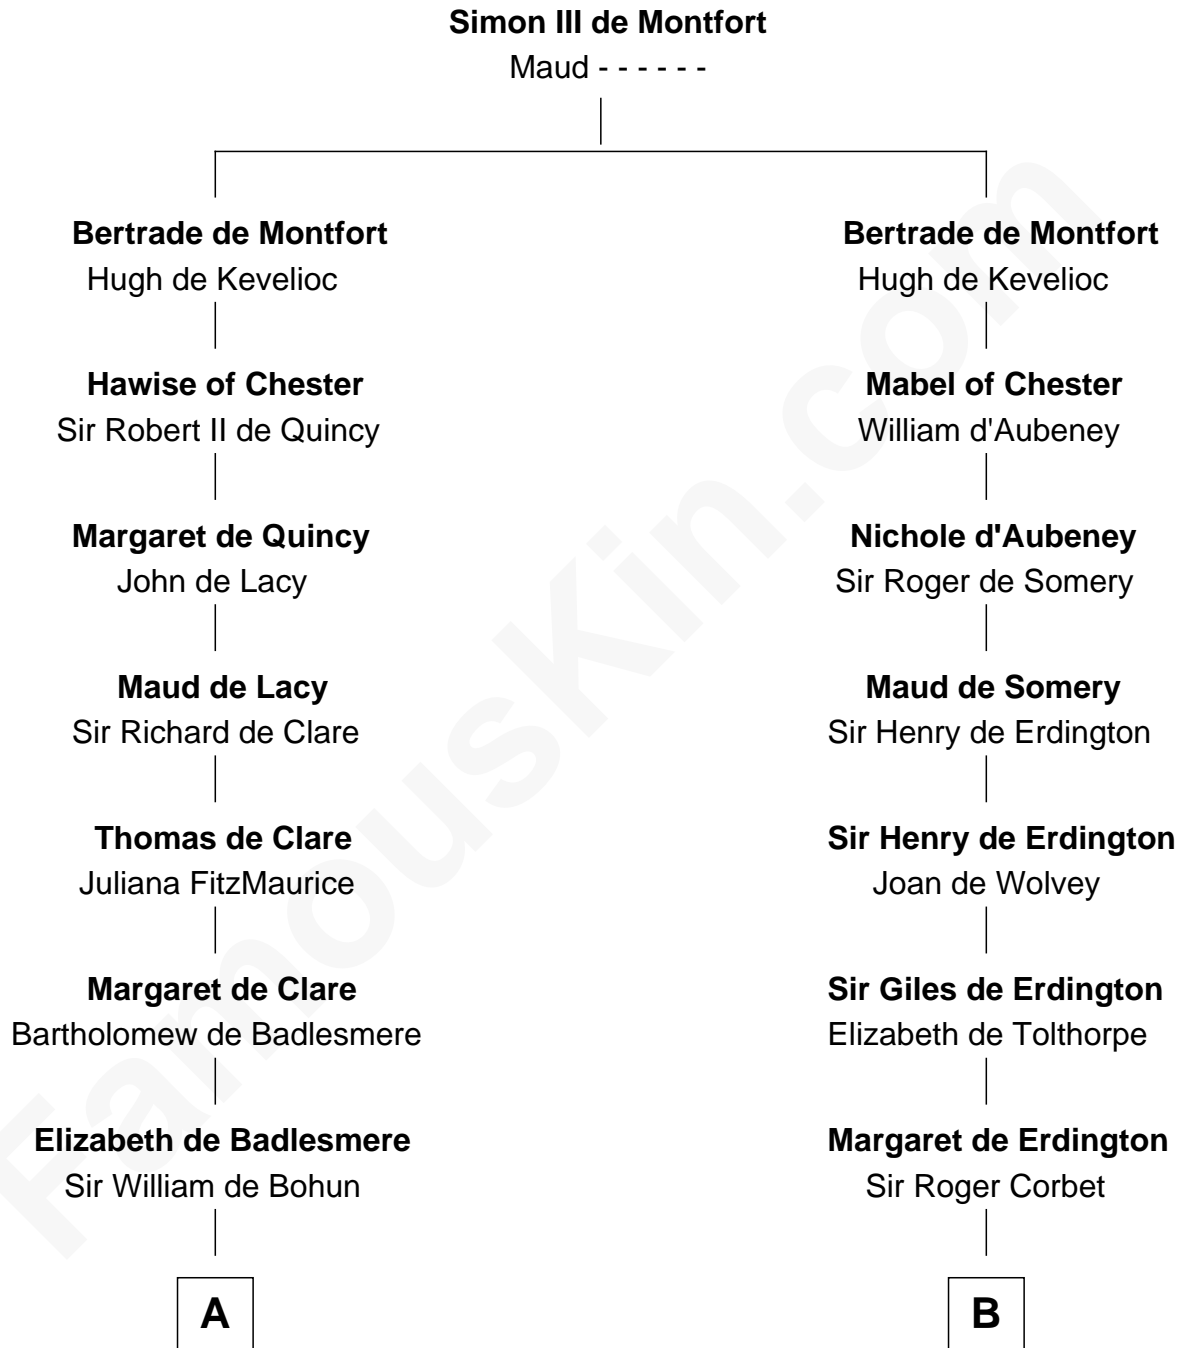

FamousKin.com
Relationship Chart of
Charles Goldsborough
16th Governor of Maryland

19th cousin 2 times removed of

Richard Henry Lee
Signer of the Declaration of Independence

C

Henrietta Maria Neale

Col. Philemon Lloyd

Anna Maria Lloyd

Richard Tilghman

William Tilghman

Margaret Lloyd

Anna Maria Tilghman

Charles Goldsborough

Charles Goldsborough

16th Governor of Maryland