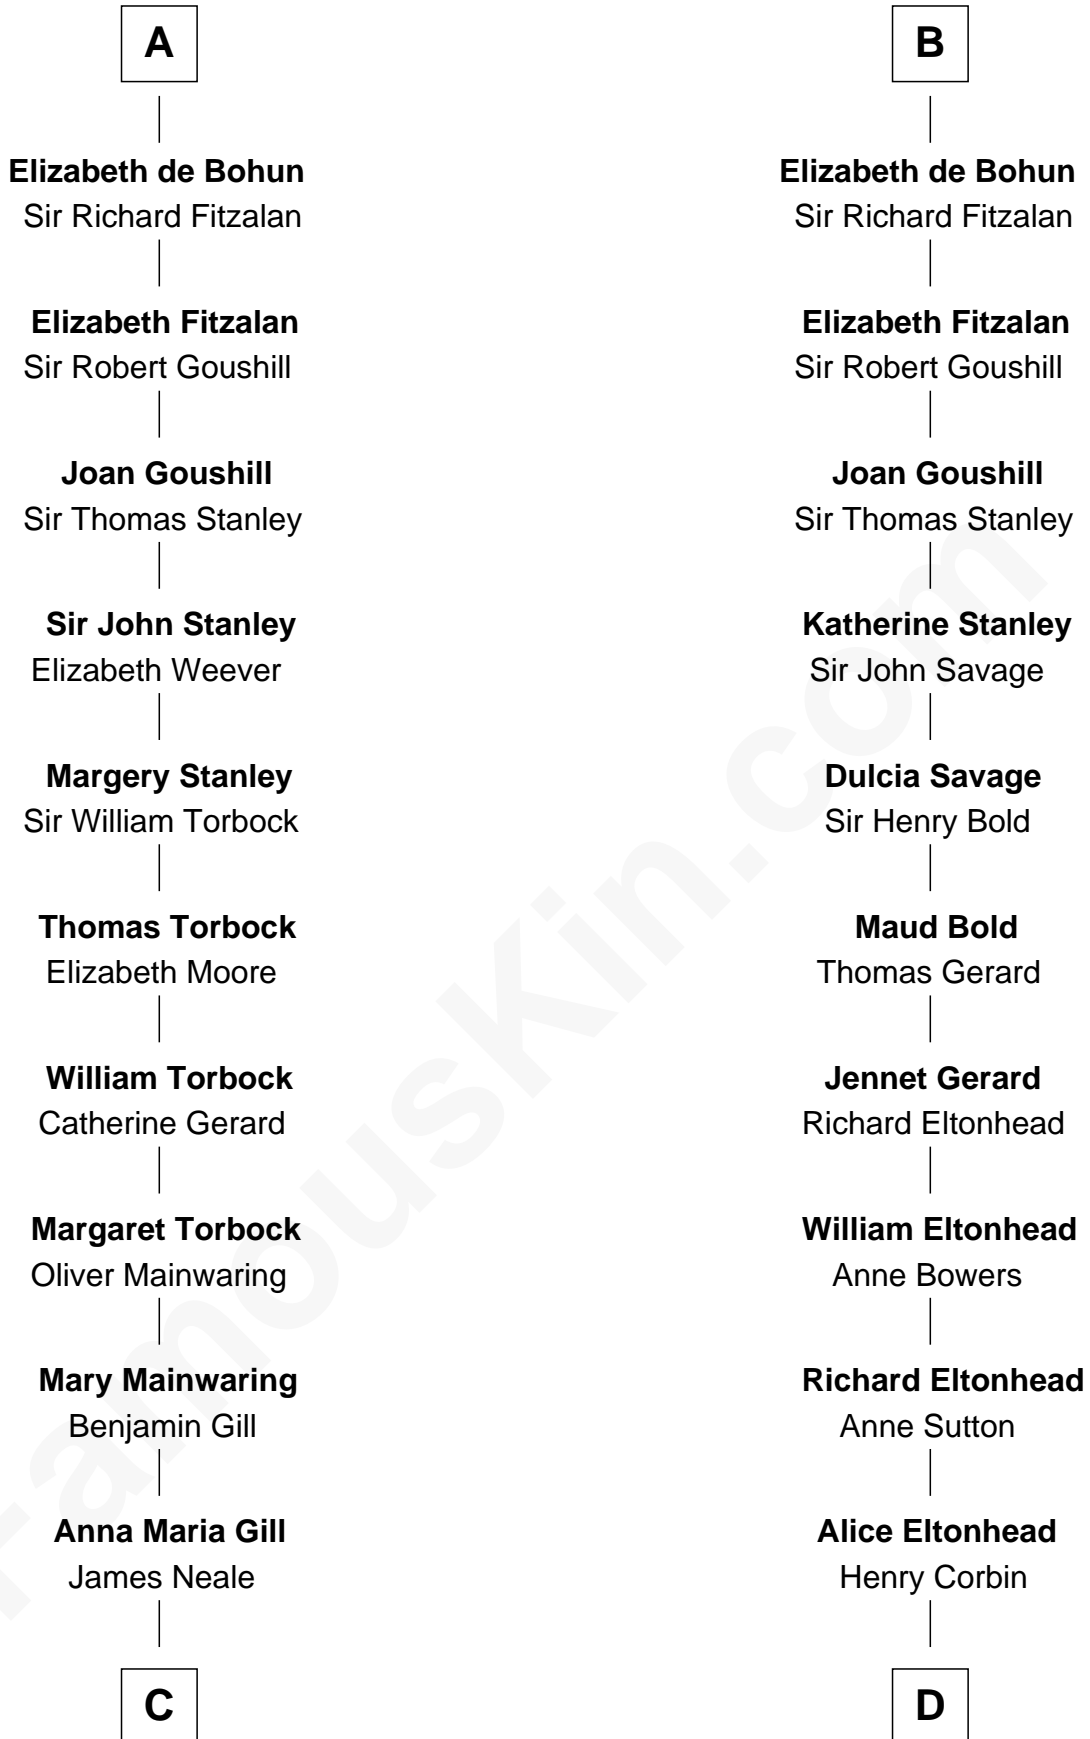

**FamousKin.com**  
**Relationship Chart of**  
**Charles Goldsborough**  
*16th Governor of Maryland*

19th cousin 2 times removed of

**Richard Henry Lee**  
*Signer of the Declaration of Independence*

**C**

**Henrietta Maria Neale**

Col. Philemon Lloyd

**Anna Maria Lloyd**

Richard Tilghman

**William Tilghman**

Margaret Lloyd

**Anna Maria Tilghman**

Charles Goldsborough