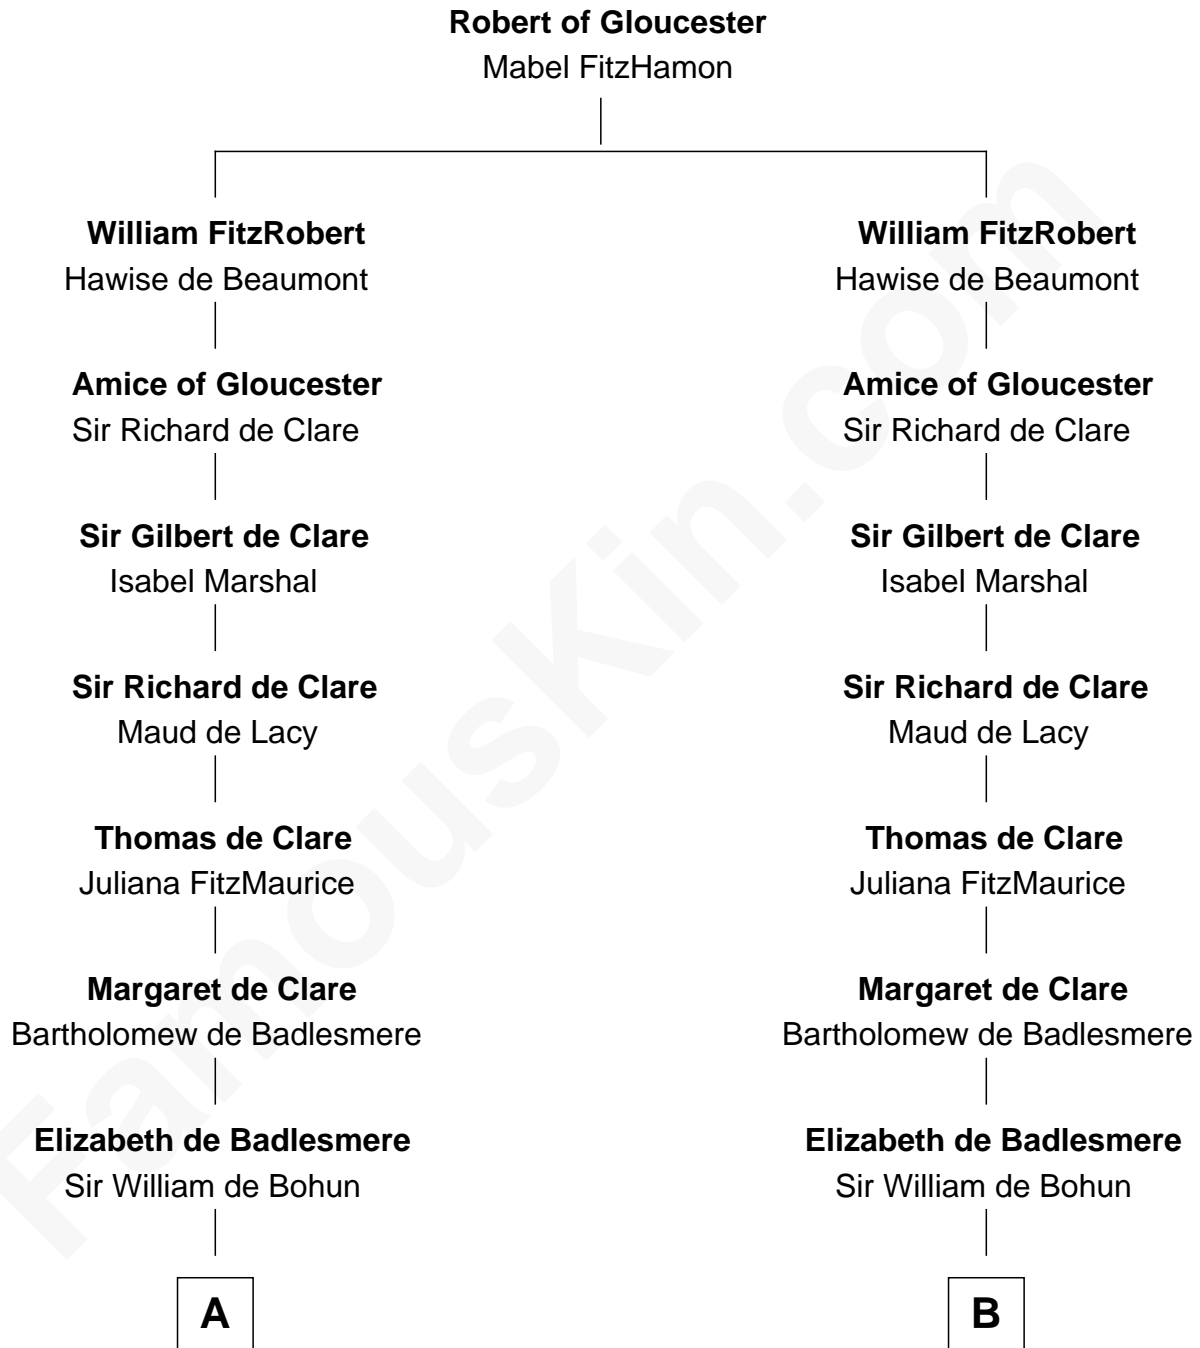

**FamousKin.com**  
**Relationship Chart of**  
**Charles Goldsborough**  
*16th Governor of Maryland*

19th cousin 2 times removed of

**Richard Henry Lee**  
*Signer of the Declaration of Independence*

**C**

**Henrietta Maria Neale**

Col. Philemon Lloyd

**Anna Maria Lloyd**

Richard Tilghman

**William Tilghman**

Margaret Lloyd

**Anna Maria Tilghman**

Charles Goldsborough

**Charles Goldsborough**

*16th Governor of Maryland*

**D**

**Laetitia Corbin**

Richard Lee

**Gov. Thomas Lee**

Hannah Ludwell

**Richard Henry Lee**