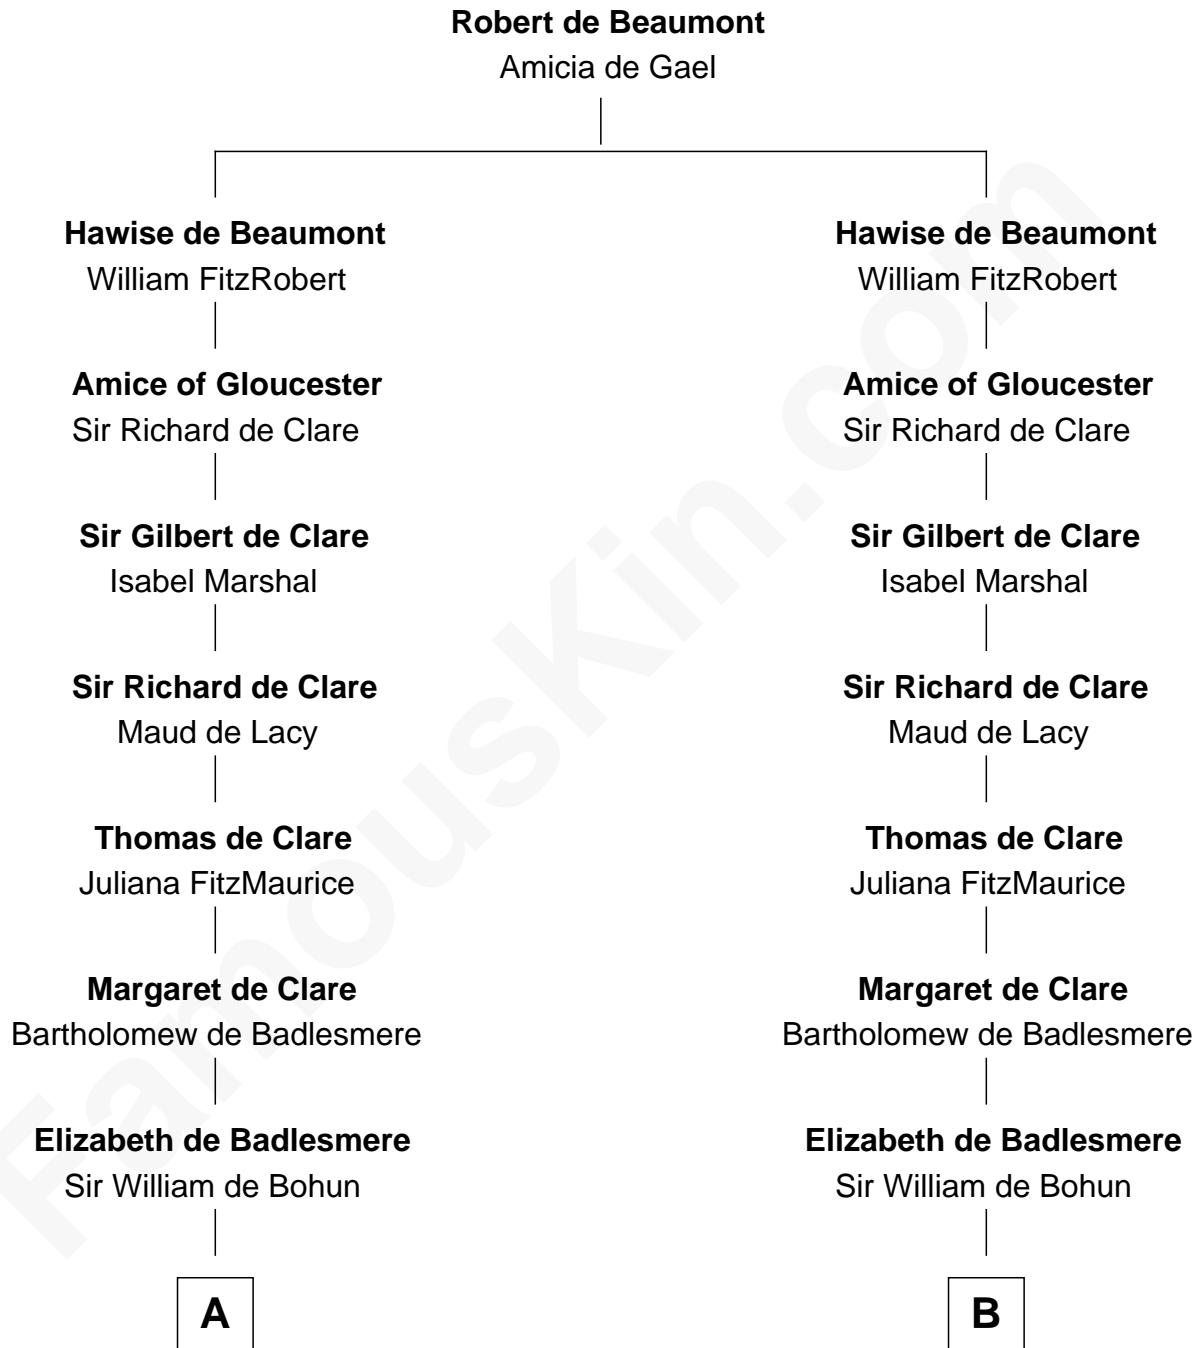

FamousKin.com
Relationship Chart of
Charles Goldsborough
16th Governor of Maryland

19th cousin 2 times removed of

Richard Henry Lee
Signer of the Declaration of Independence

C

Henrietta Maria Neale

Col. Philemon Lloyd

Anna Maria Lloyd

Richard Tilghman

William Tilghman

Margaret Lloyd

Anna Maria Tilghman

Charles Goldsborough

Charles Goldsborough

16th Governor of Maryland