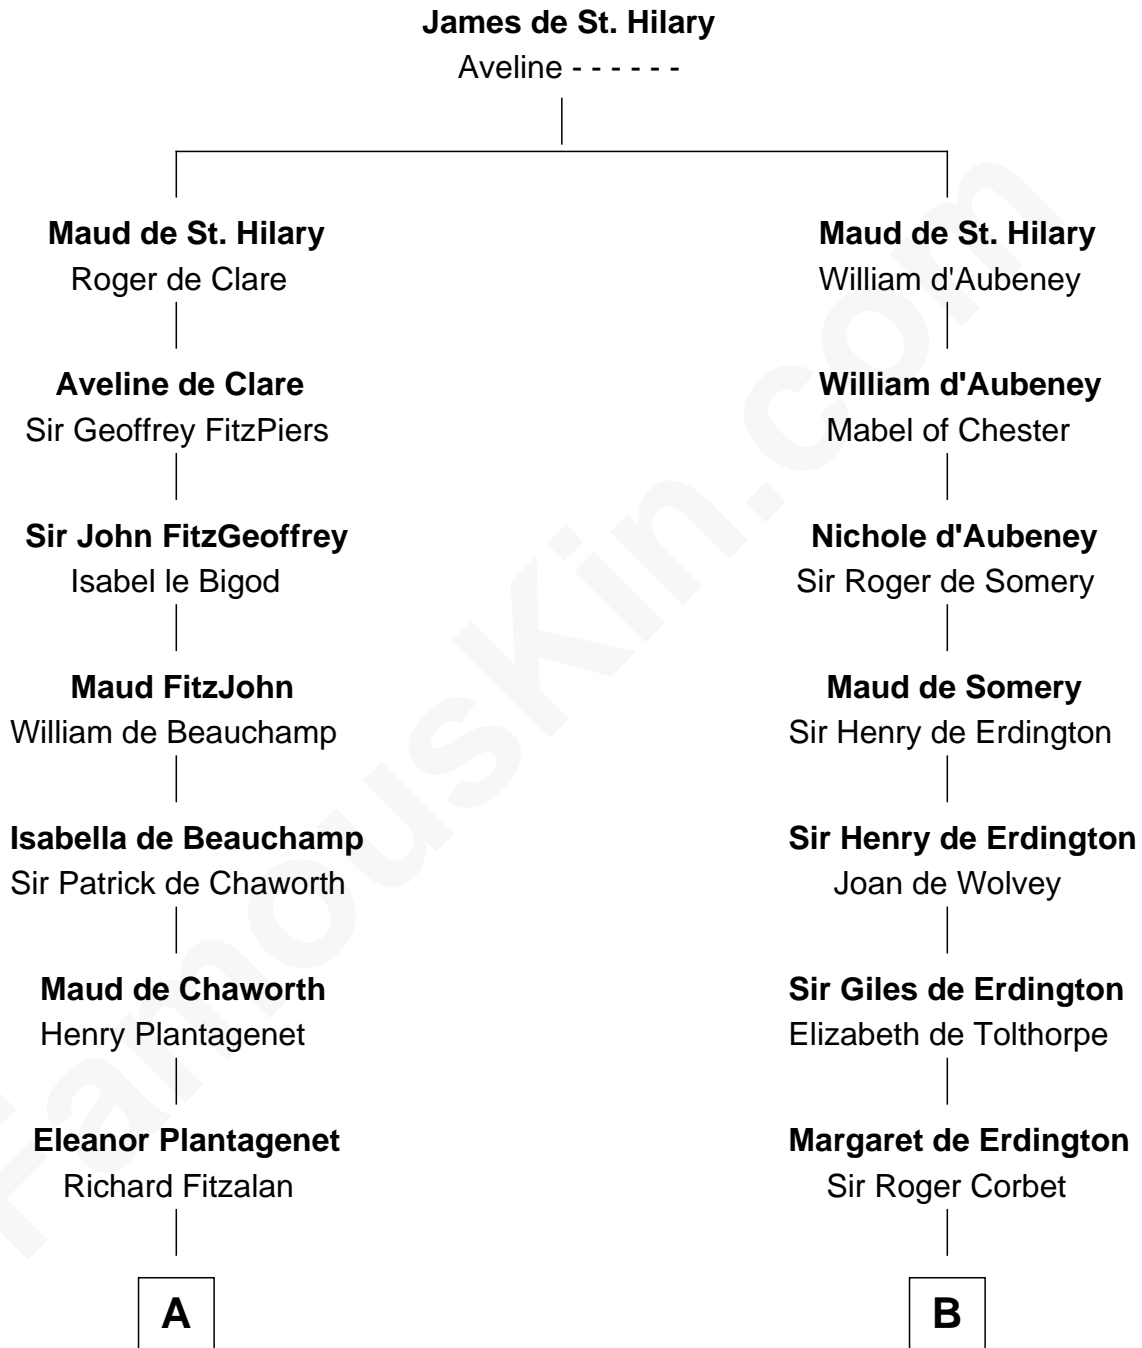

**FamousKin.com**  
**Relationship Chart of**  
**Charles Goldsborough**  
*16th Governor of Maryland*

19th cousin 2 times removed of

**Richard Henry Lee**  
*Signer of the Declaration of Independence*

**C**

**Henrietta Maria Neale**

Col. Philemon Lloyd

**Anna Maria Lloyd**

Richard Tilghman

**William Tilghman**

Margaret Lloyd

**Anna Maria Tilghman**

Charles Goldsborough

**Charles Goldsborough**

*16th Governor of Maryland*

**D**

**Laetitia Corbin**

Richard Lee

**Gov. Thomas Lee**

Hannah Ludwell

**Richard Henry Lee**