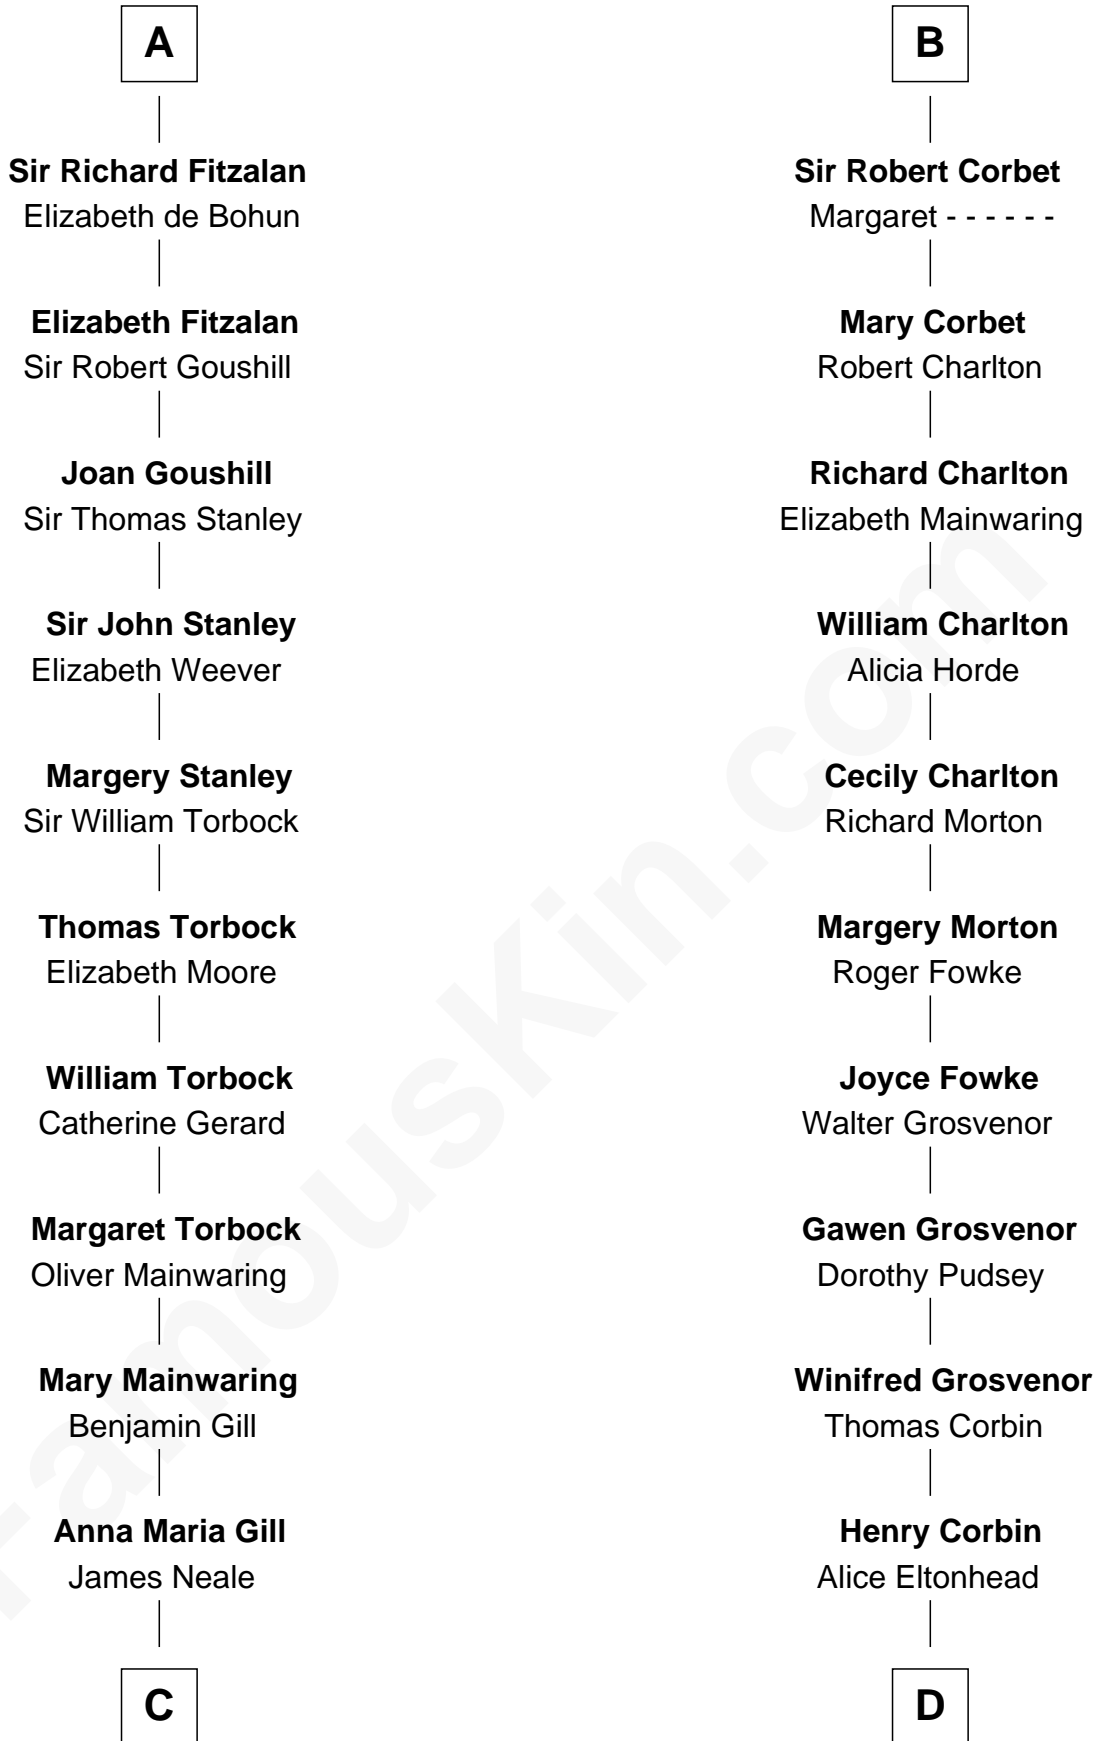

**FamousKin.com**  
**Relationship Chart of**  
**Charles Goldsborough**  
*16th Governor of Maryland*

19th cousin 2 times removed of

**Richard Henry Lee**  
*Signer of the Declaration of Independence*

**C**

**Henrietta Maria Neale**

Col. Philemon Lloyd

**Anna Maria Lloyd**

Richard Tilghman

**William Tilghman**

Margaret Lloyd

**Anna Maria Tilghman**

Charles Goldsborough