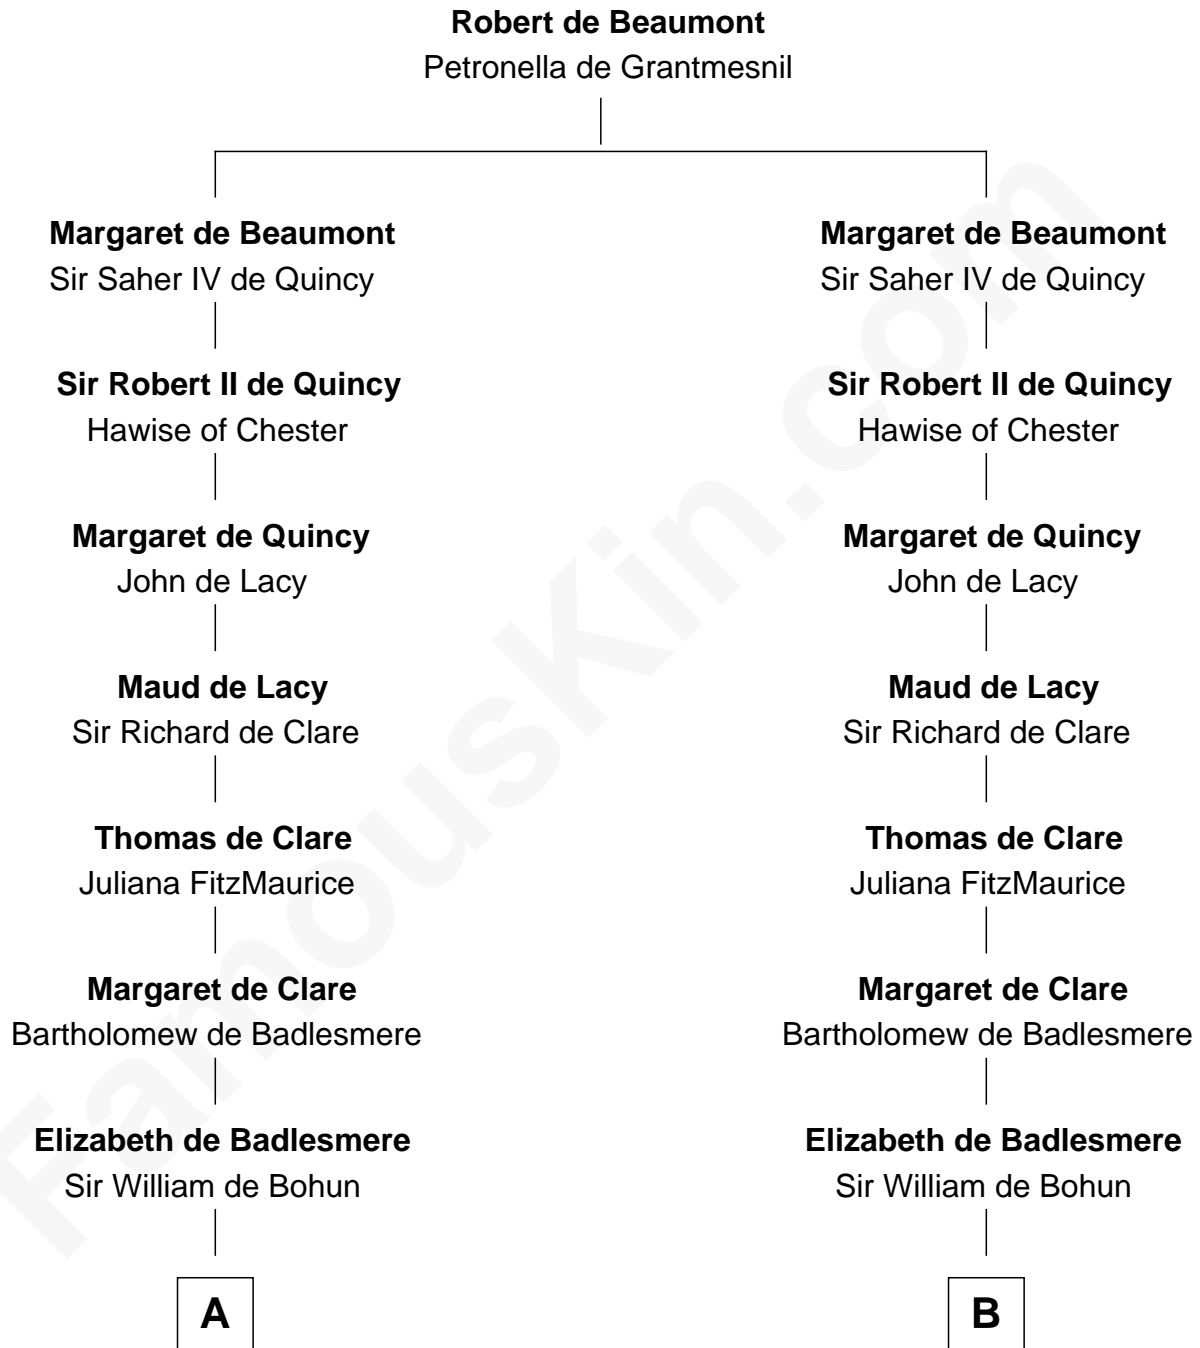

FamousKin.com
Relationship Chart of
Charles Goldsborough
16th Governor of Maryland

19th cousin 2 times removed of

Richard Henry Lee
Signer of the Declaration of Independence

C

Henrietta Maria Neale

Col. Philemon Lloyd

Anna Maria Lloyd

Richard Tilghman

William Tilghman

Margaret Lloyd

Anna Maria Tilghman

Charles Goldsborough

Charles Goldsborough

16th Governor of Maryland