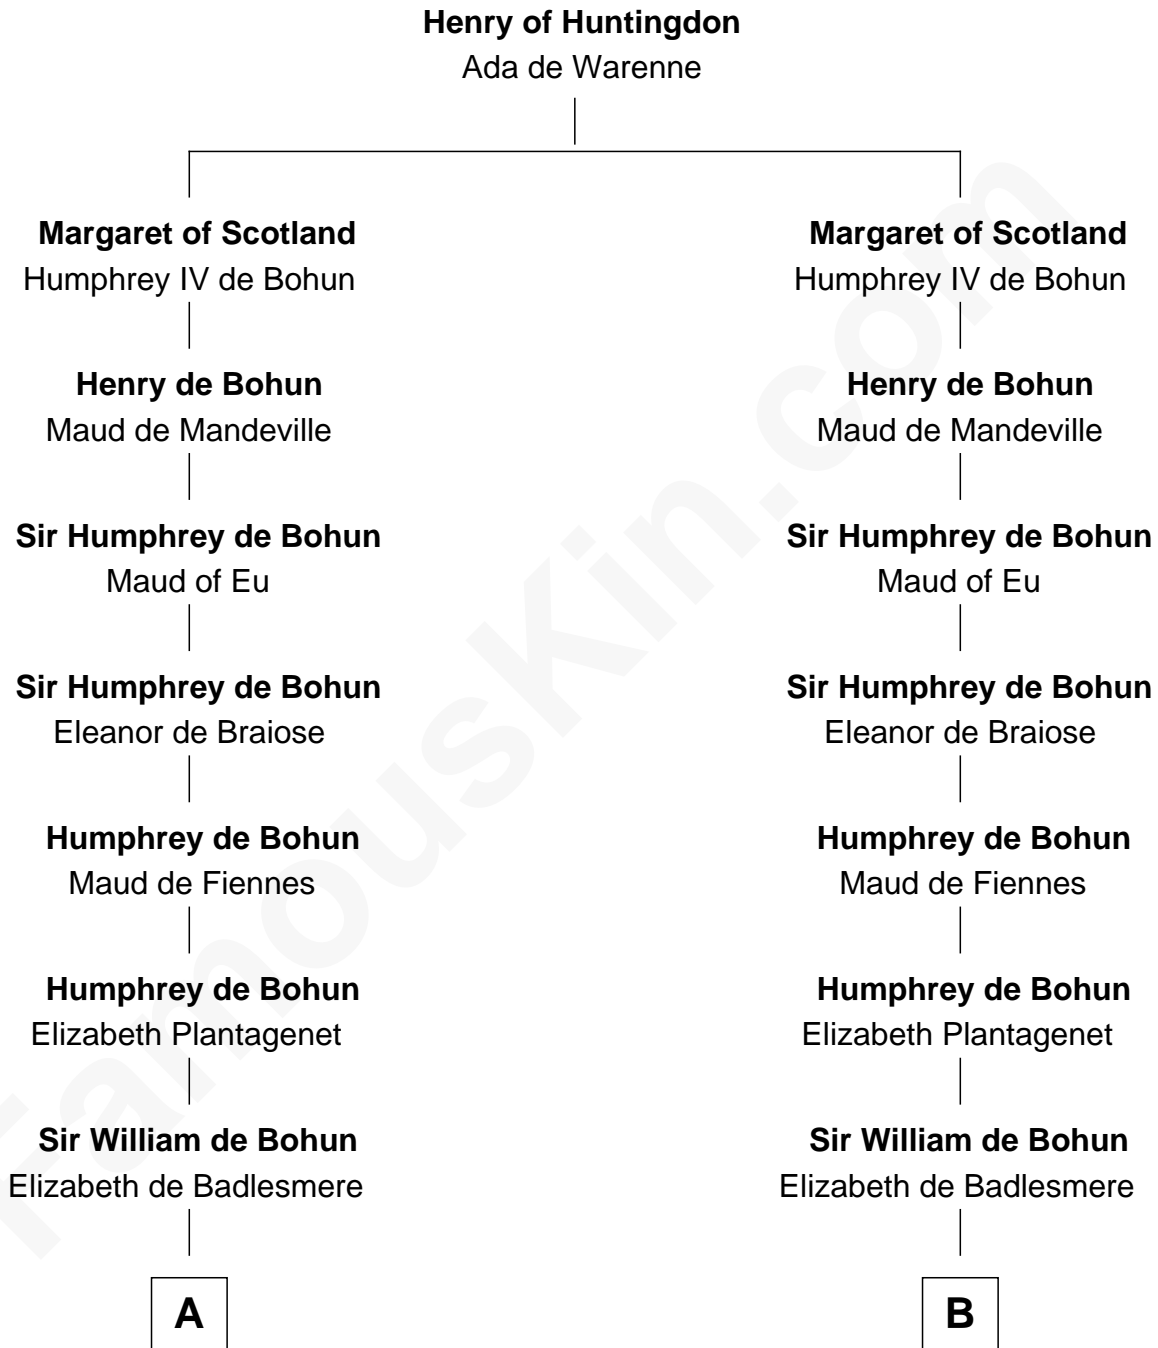

FamousKin.com
Relationship Chart of
Charles Goldsborough
16th Governor of Maryland

19th cousin 2 times removed of

Richard Henry Lee
Signer of the Declaration of Independence

C

Henrietta Maria Neale

Col. Philemon Lloyd

Anna Maria Lloyd

Richard Tilghman

William Tilghman

Margaret Lloyd

Anna Maria Tilghman

Charles Goldsborough

Charles Goldsborough

16th Governor of Maryland