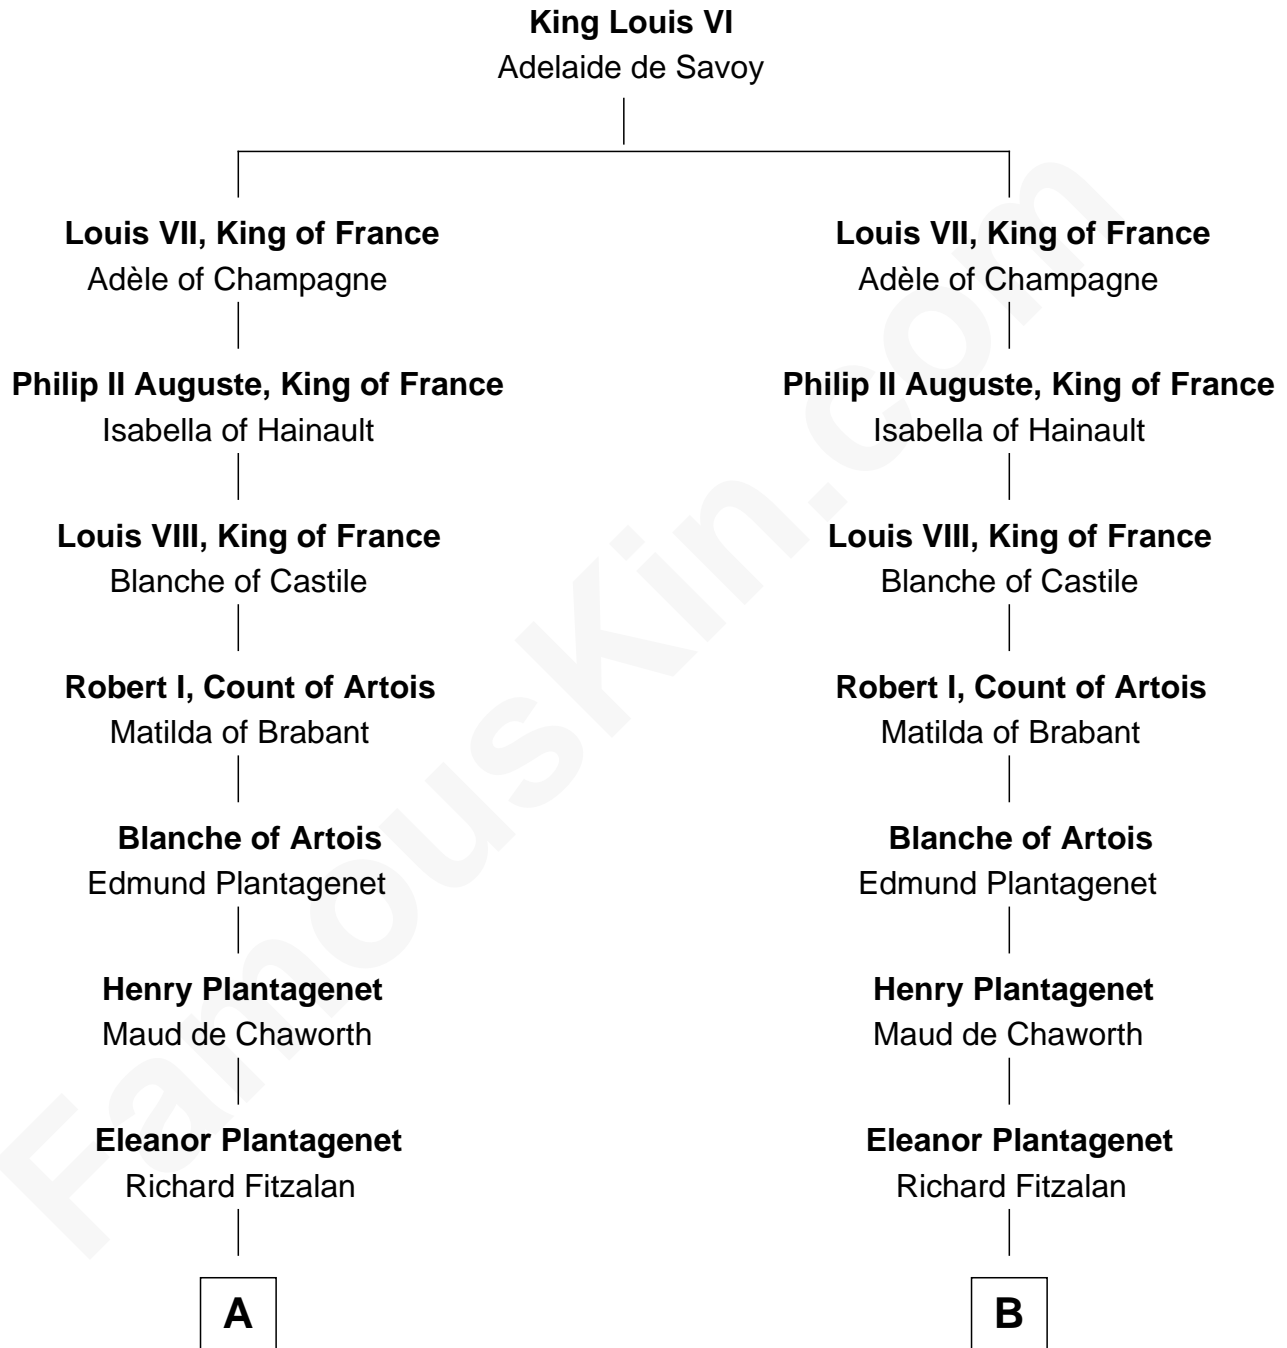

FamousKin.com
Relationship Chart of
Charles Goldsborough
16th Governor of Maryland

19th cousin 2 times removed of

Richard Henry Lee
Signer of the Declaration of Independence

C

Henrietta Maria Neale

Col. Philemon Lloyd

Anna Maria Lloyd

Richard Tilghman

William Tilghman

Margaret Lloyd

Anna Maria Tilghman

Charles Goldsborough

Charles Goldsborough

16th Governor of Maryland