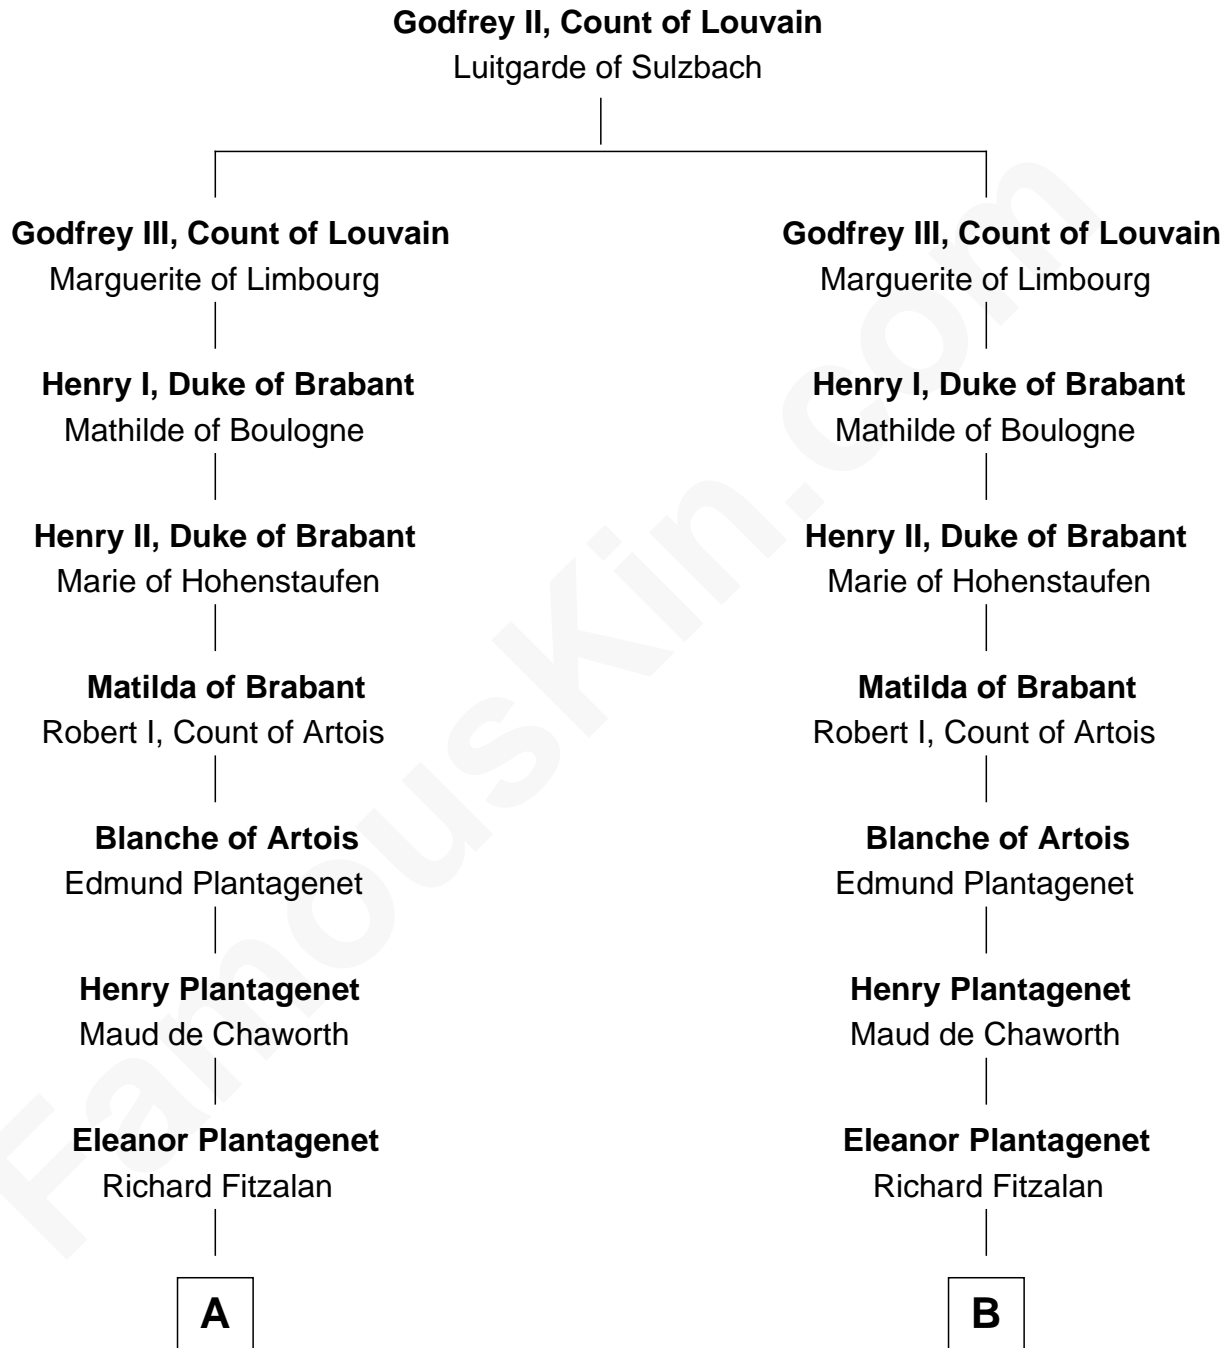

FamousKin.com
Relationship Chart of
Charles Goldsborough
16th Governor of Maryland

19th cousin 2 times removed of

Richard Henry Lee
Signer of the Declaration of Independence

C

Henrietta Maria Neale

Col. Philemon Lloyd

Anna Maria Lloyd

Richard Tilghman

William Tilghman

Margaret Lloyd

Anna Maria Tilghman

Charles Goldsborough

Charles Goldsborough

16th Governor of Maryland