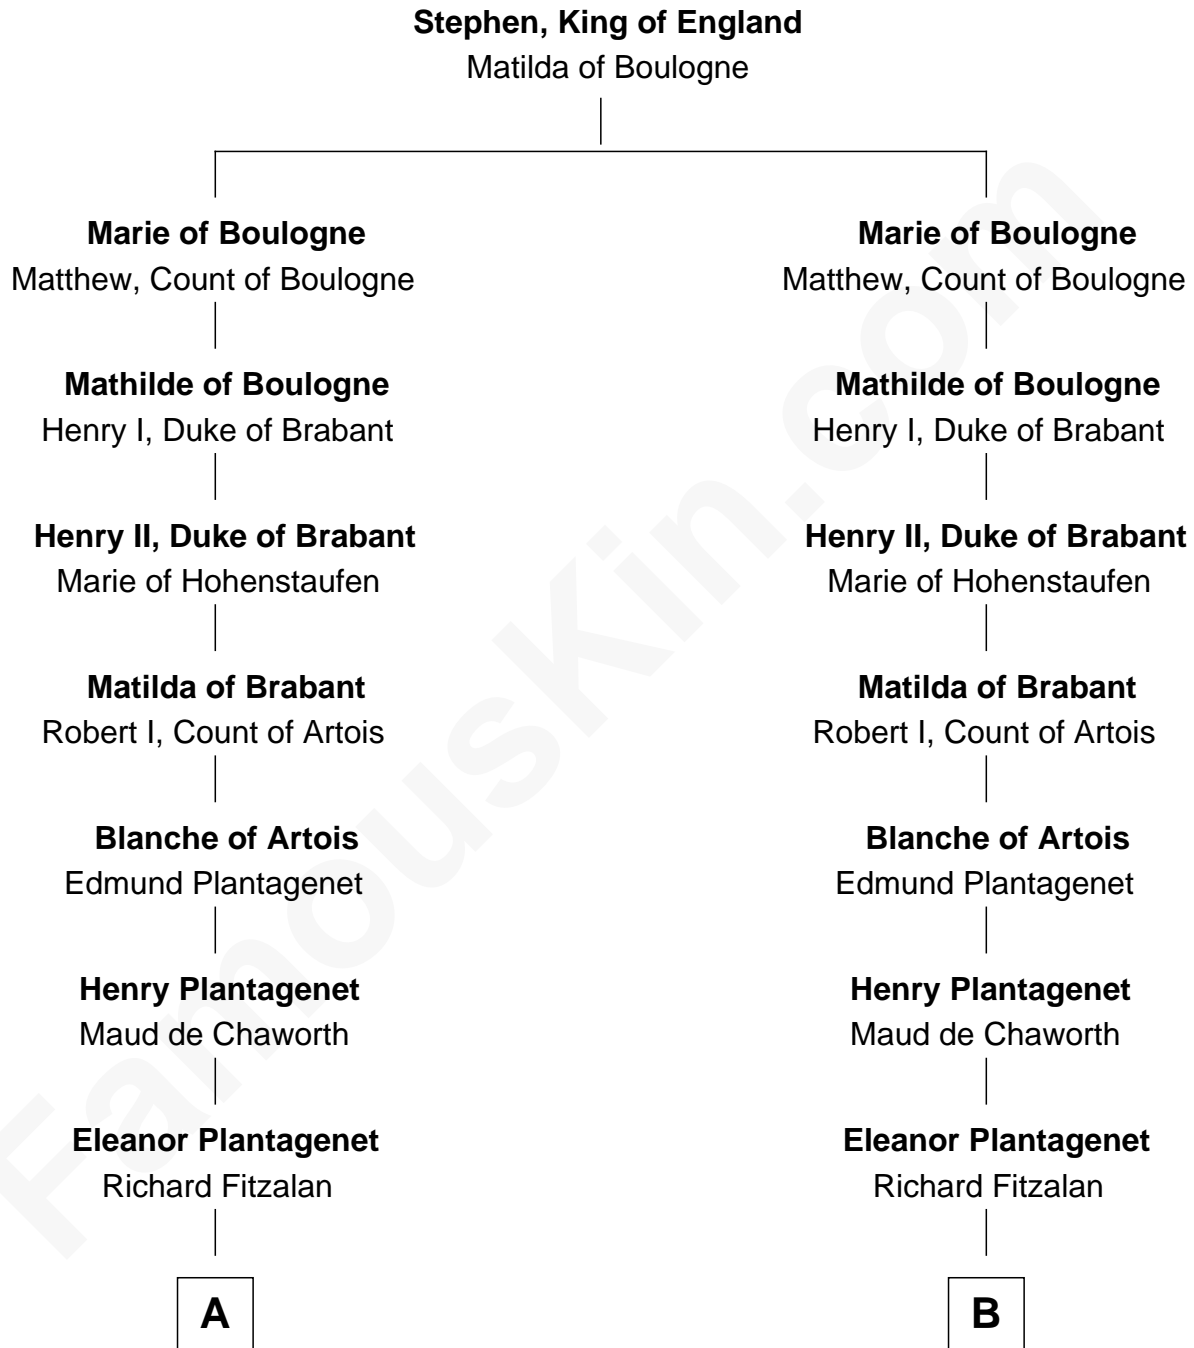

FamousKin.com
Relationship Chart of
Charles Goldsborough
16th Governor of Maryland

19th cousin 2 times removed of

Richard Henry Lee
Signer of the Declaration of Independence

C

Henrietta Maria Neale

Col. Philemon Lloyd

Anna Maria Lloyd

Richard Tilghman

William Tilghman

Margaret Lloyd

Anna Maria Tilghman

Charles Goldsborough

Charles Goldsborough

16th Governor of Maryland