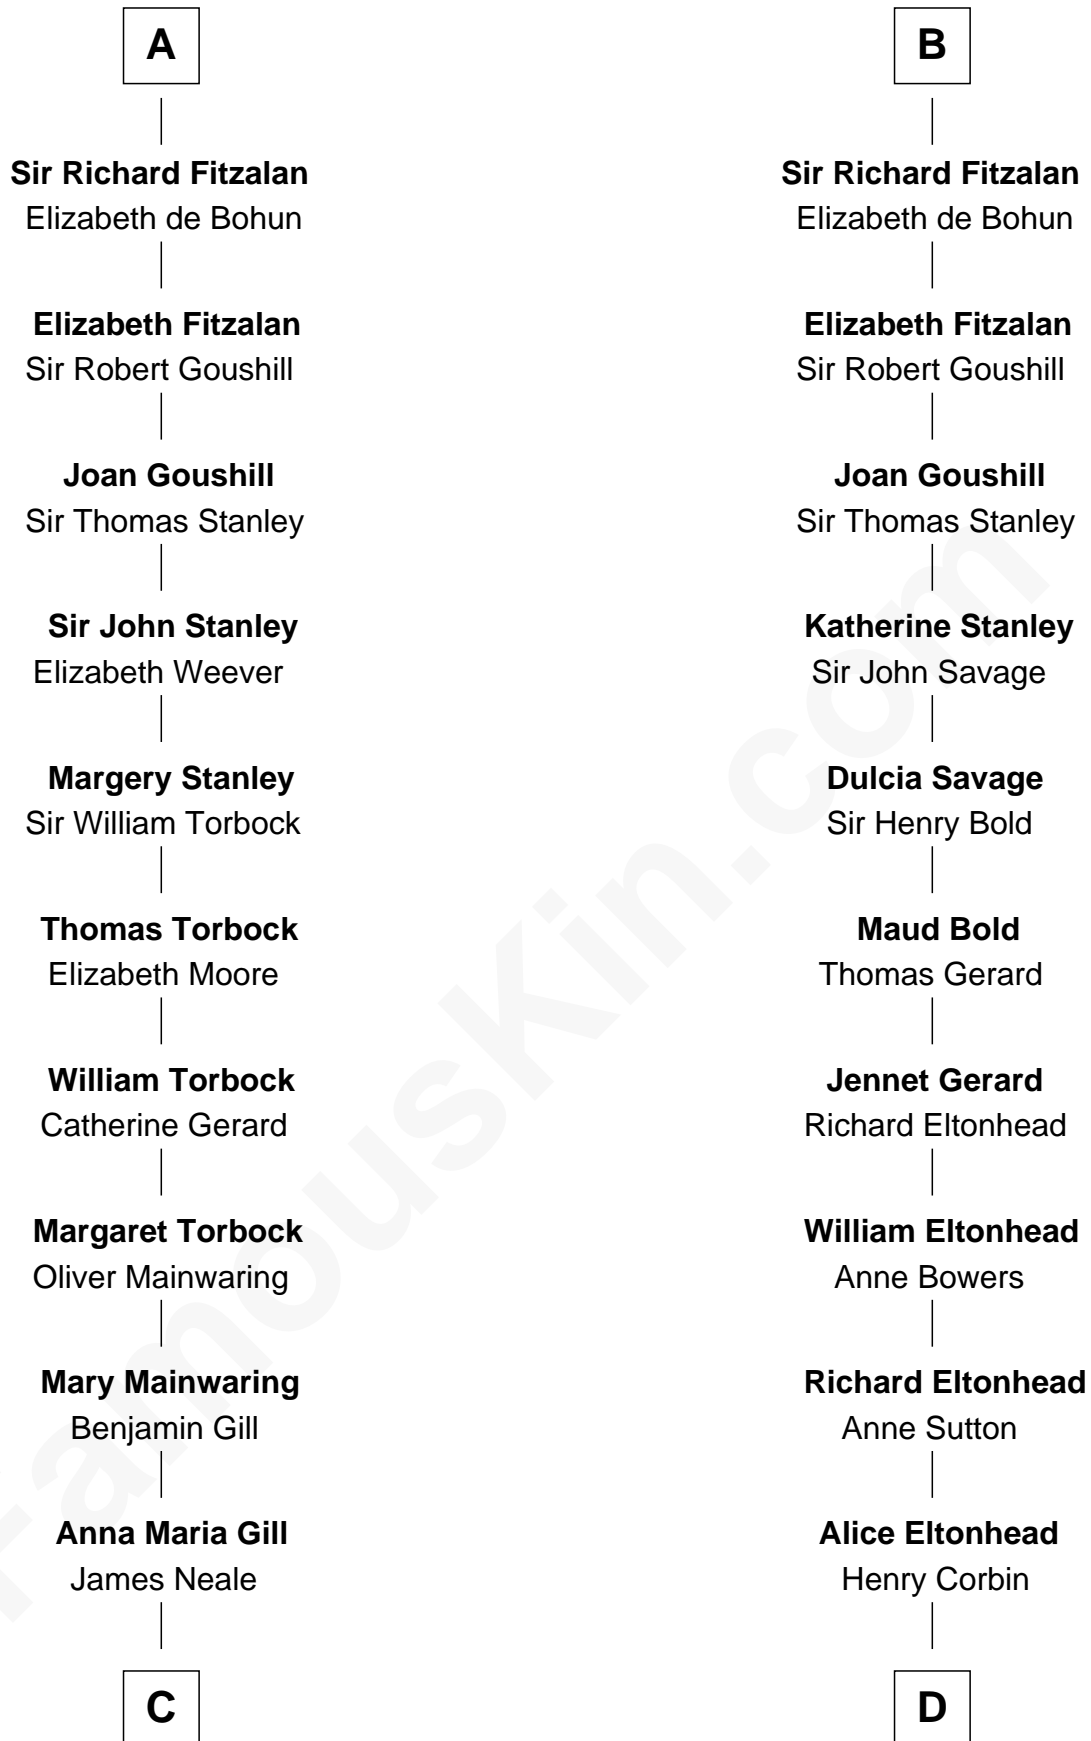

FamousKin.com
Relationship Chart of
Charles Goldsborough
16th Governor of Maryland

19th cousin 2 times removed of

Richard Henry Lee
Signer of the Declaration of Independence

Geoffrey de Mandeville
 Rohese de Vere