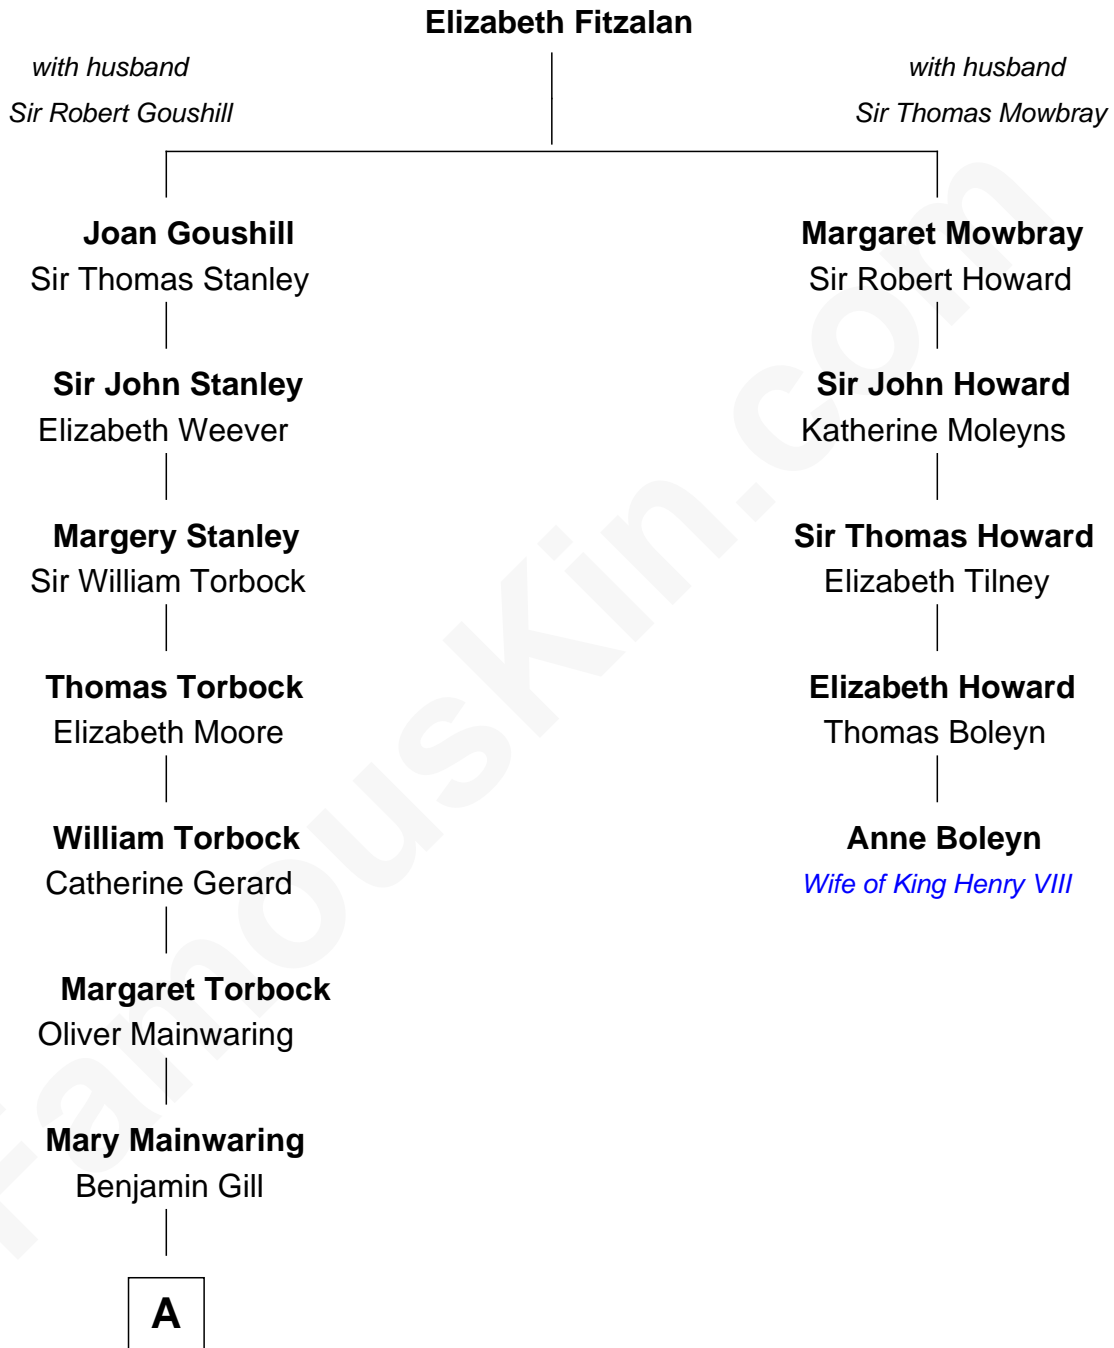

FamousKin.com
Relationship Chart of
Charles Goldsborough
16th Governor of Maryland

4th cousin 8 times removed of

Anne Boleyn
2nd Wife of King Henry VIII

A

—
Anna Maria Gill

James Neale

—
Henrietta Maria Neale

Col. Philemon Lloyd

—
Anna Maria Lloyd

Richard Tilghman

—
William Tilghman

Margaret Lloyd

—
Anna Maria Tilghman

Charles Goldsborough

—
Charles Goldsborough