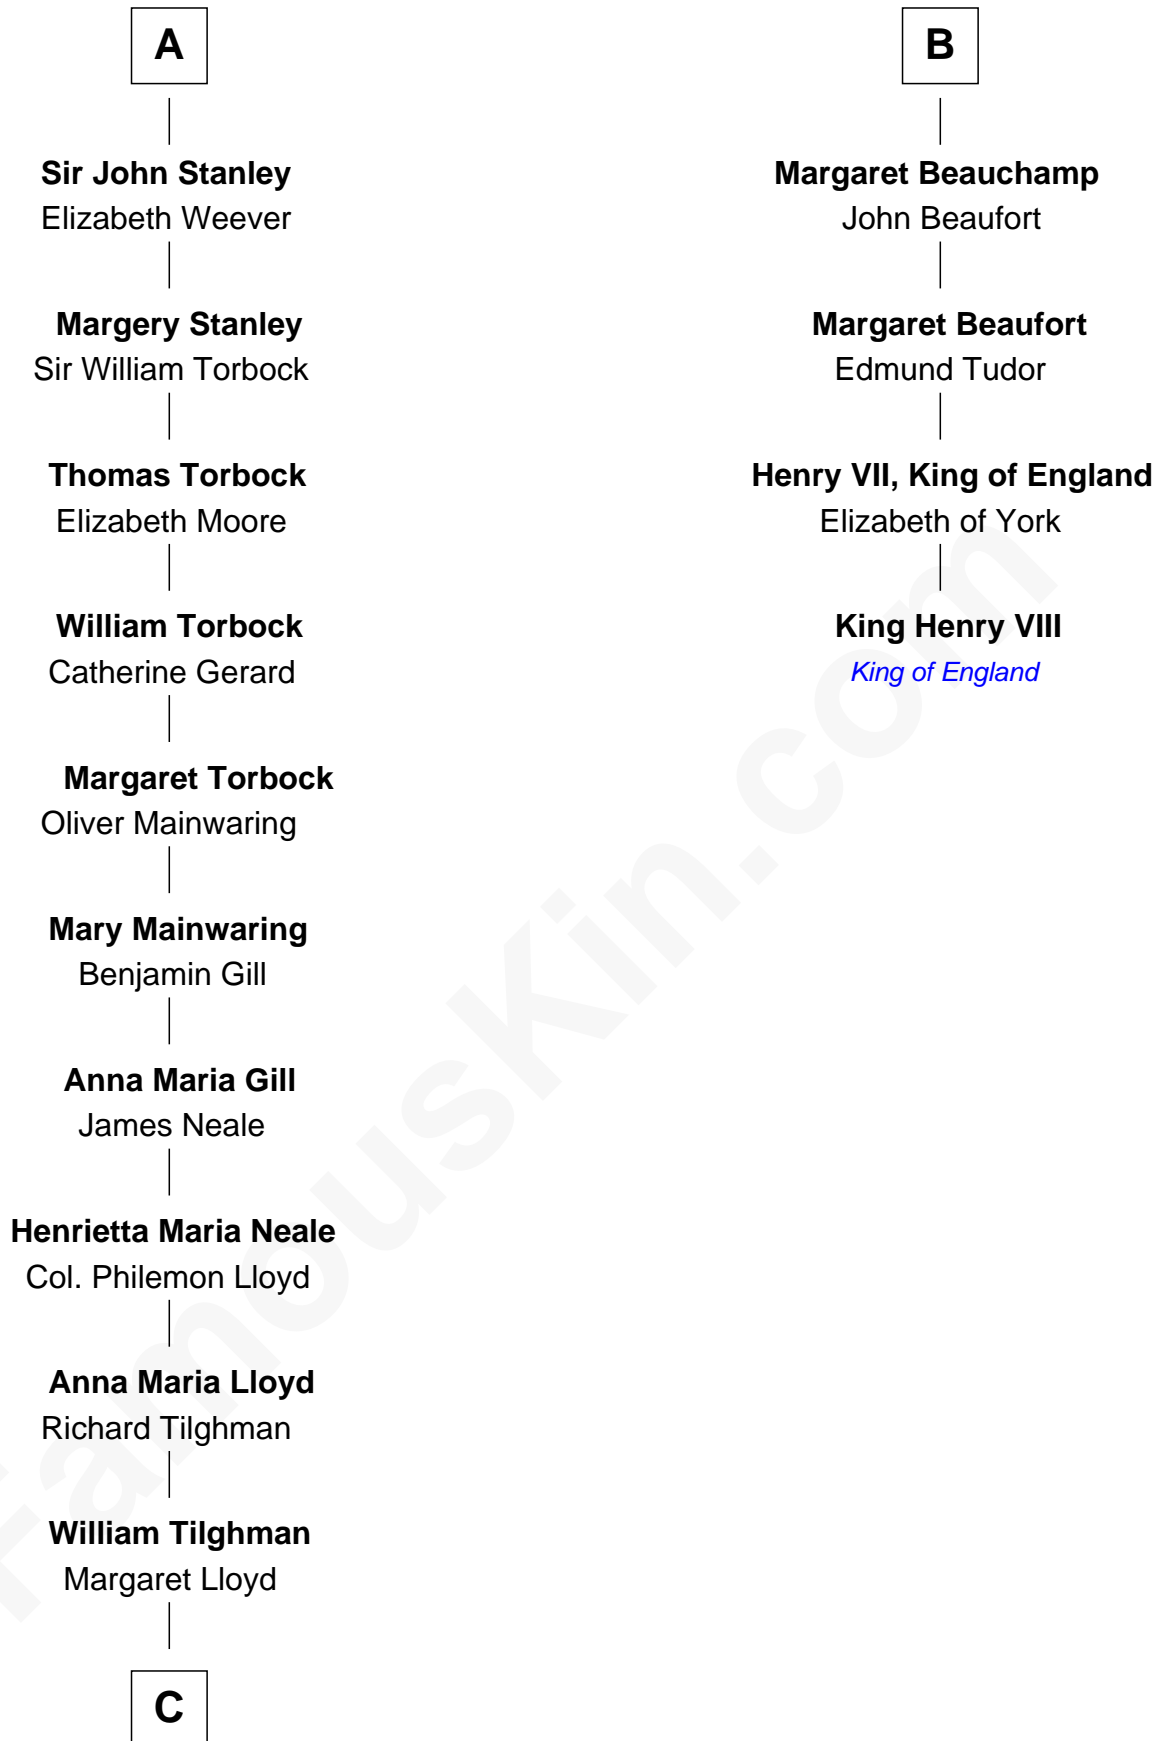

FamousKin.com
Relationship Chart of
Charles Goldsborough
16th Governor of Maryland

10th cousin 8 times removed of
King Henry VIII
King of England

C

Anna Maria Tilghman
Charles Goldsborough

Charles Goldsborough
16th Governor of Maryland

FamousKin.com