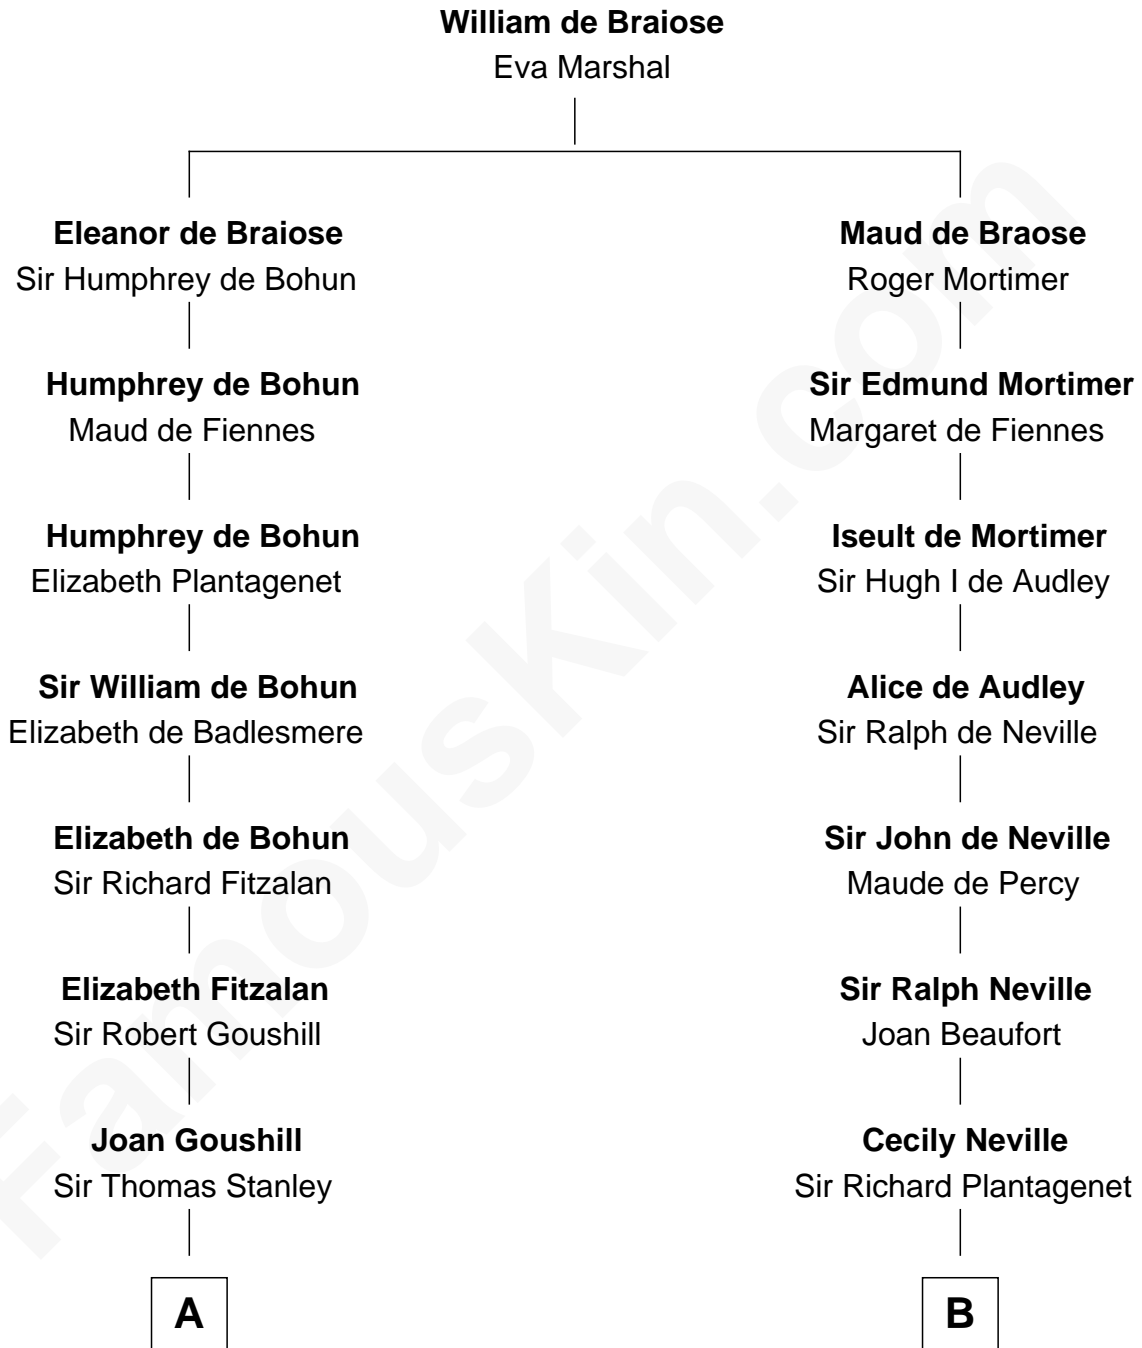

**FamousKin.com**  
**Relationship Chart of**  
**Charles Goldsborough**  
*16th Governor of Maryland*

**9th cousin 9 times removed of**  
**King Henry VIII**  
*King of England*

C

Anna Maria Tilghman  
Charles Goldsborough

Charles Goldsborough  
*16th Governor of Maryland*

FamousKin.com