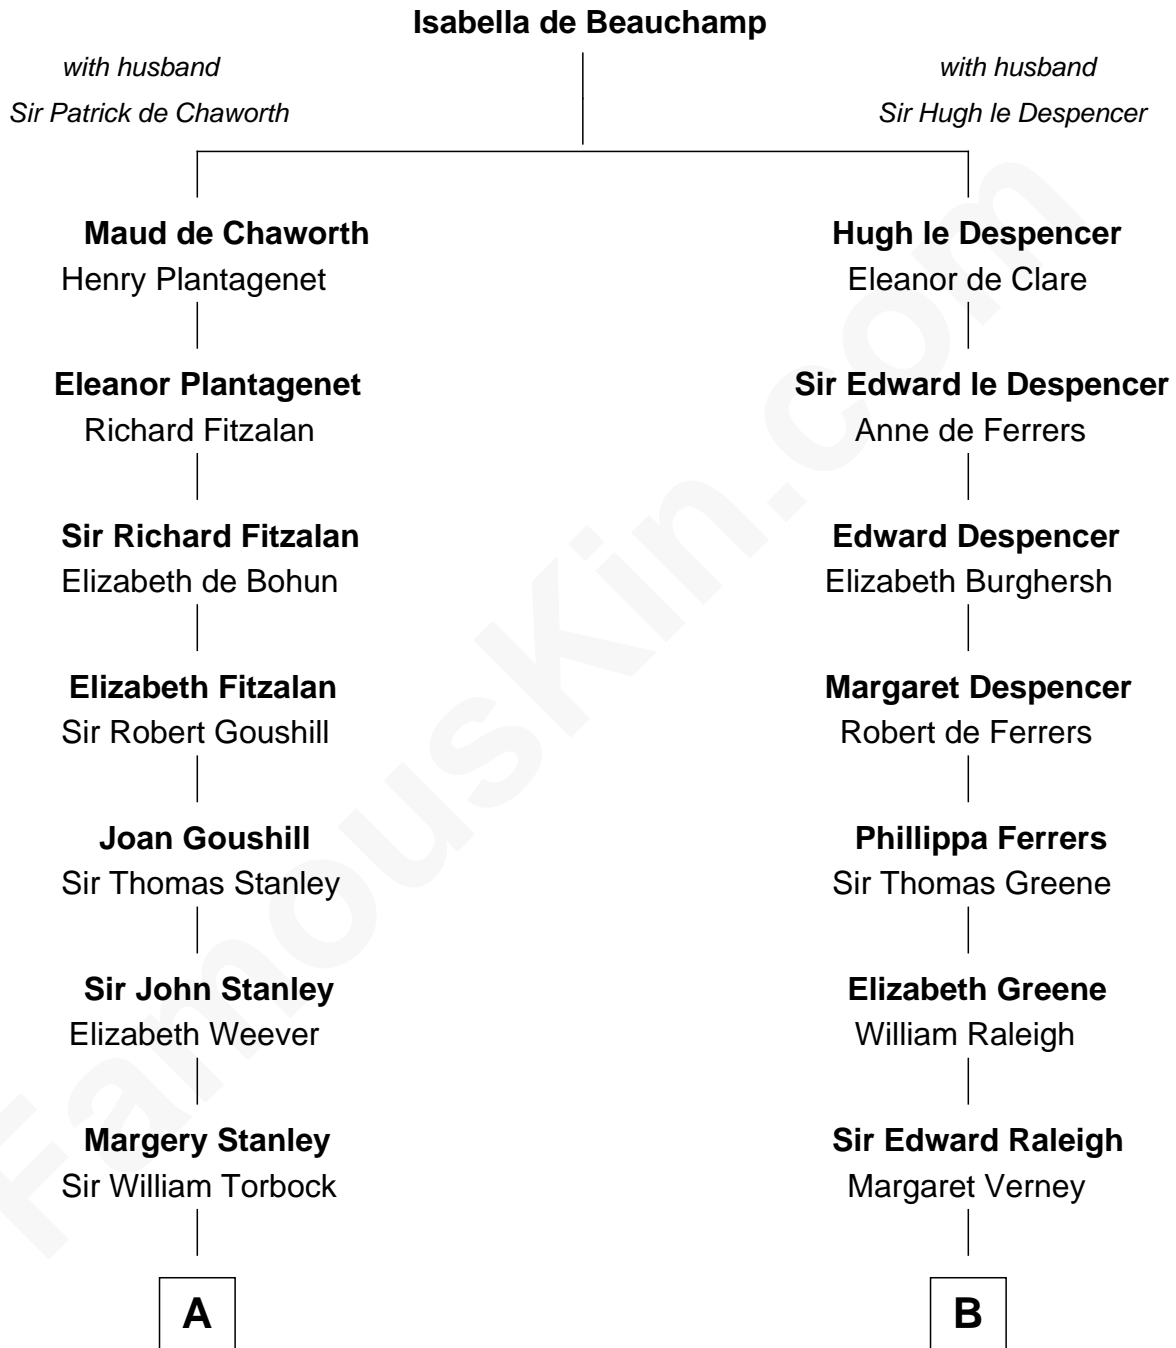

**FamousKin.com**  
**Relationship Chart of**  
**Charles Goldsborough**  
*16th Governor of Maryland*

16th cousin 5 times removed of

**Willis Carrier**  
*Inventor of Air Conditioning*

**C**

**Dr. Harris Otis**

Sarah Rogers

**Lydia Otis**

Thomas Button

**Ann Elizabeth Button**

David Joy Haviland

**Elizabeth R. Haviland**

Duane Williams Carrier

**Willis Carrier**