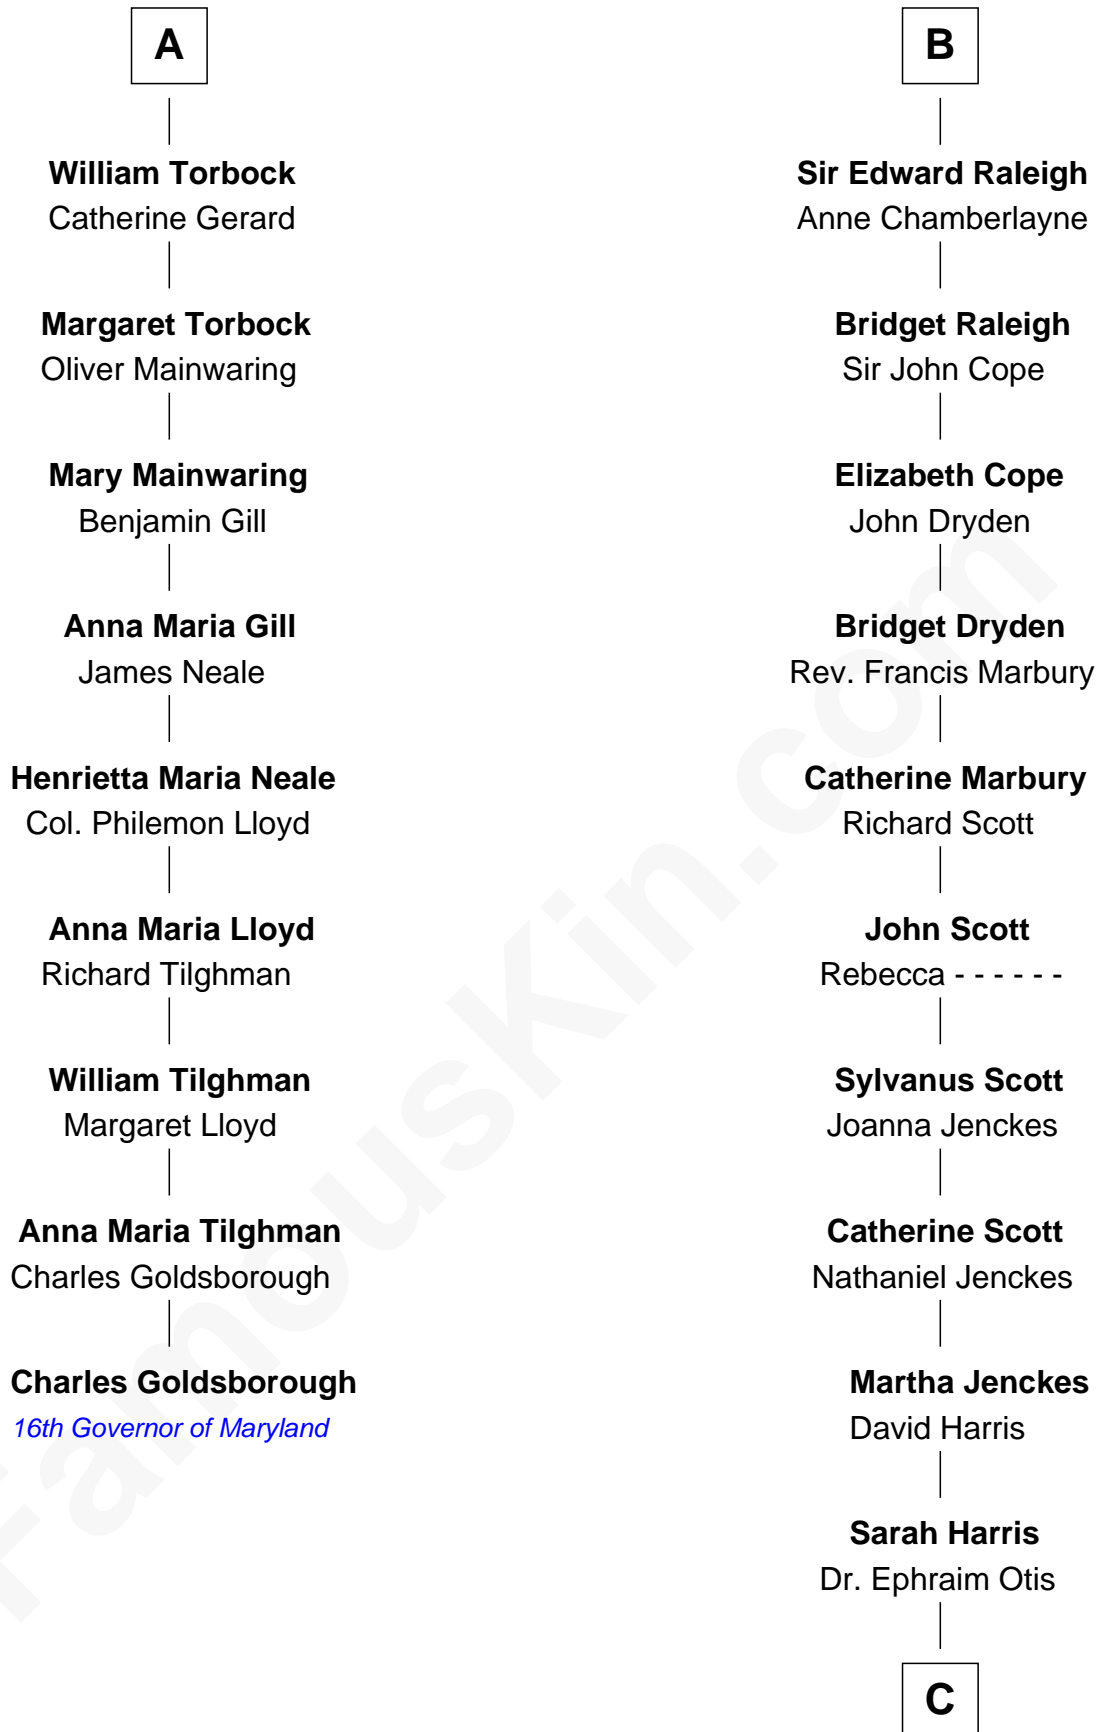

FamousKin.com
Relationship Chart of
Charles Goldsborough
16th Governor of Maryland

15th cousin 6 times removed of
Willis Carrier
Inventor of Air Conditioning

C

Dr. Harris Otis

Sarah Rogers

Lydia Otis

Thomas Button