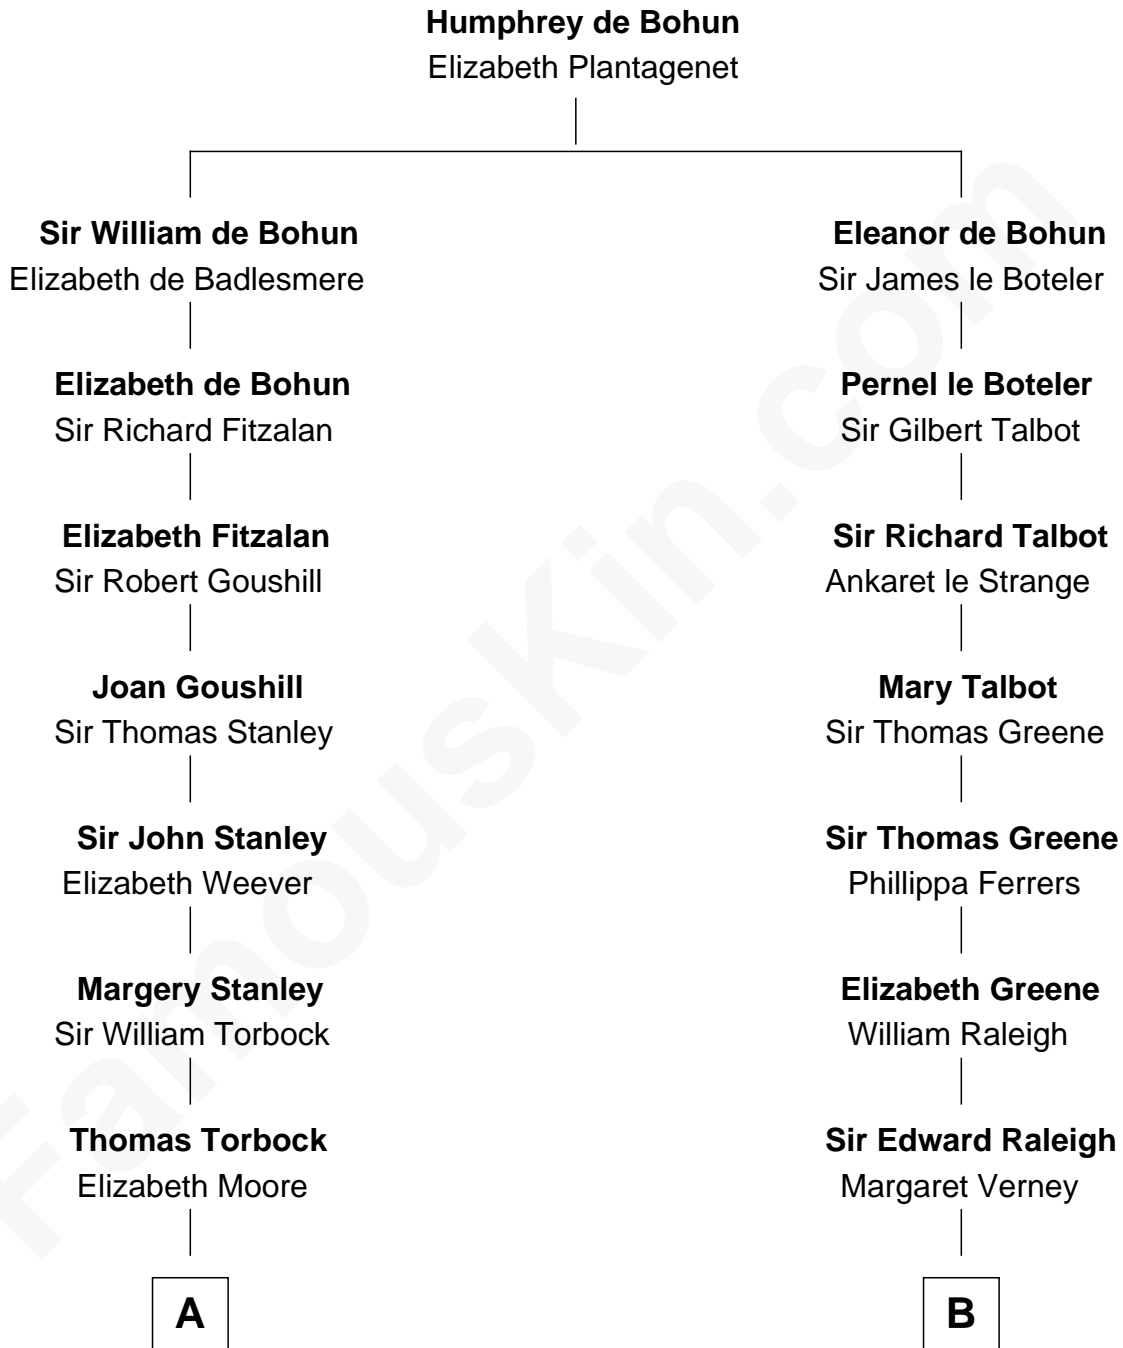

FamousKin.com
Relationship Chart of
Charles Goldsborough
16th Governor of Maryland

15th cousin 6 times removed of
Willis Carrier
Inventor of Air Conditioning

C

Dr. Harris Otis

Sarah Rogers

Lydia Otis

Thomas Button