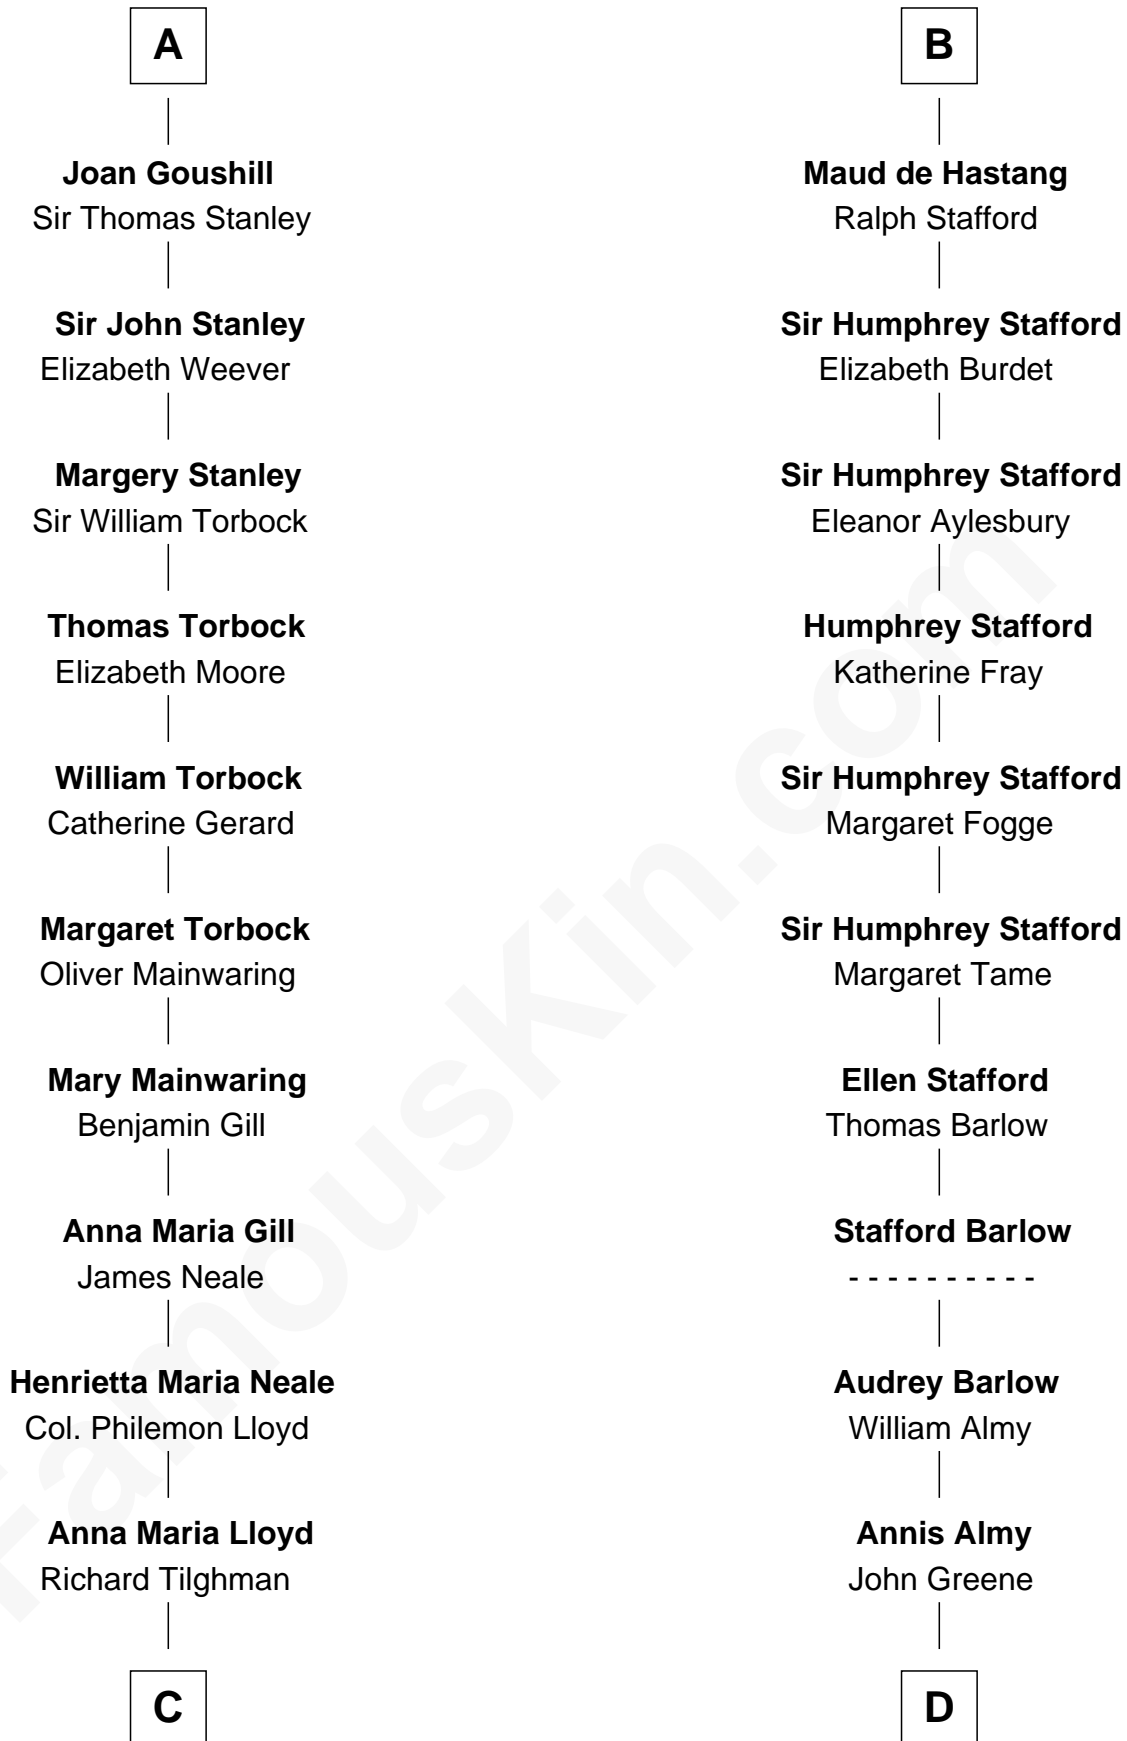

FamousKin.com
Relationship Chart of
Charles Goldsborough
16th Governor of Maryland

19th cousin 2 times removed of
Samuel Ward King
15th Governor of Rhode Island

C

William Tilghman
Margaret Lloyd

Anna Maria Tilghman
Charles Goldsborough

Charles Goldsborough
16th Governor of Maryland

D

Samuel Greene
Mary Gorton

Samuel Greene
Sarah Coggeshall

Mercy Green
John Walton

Welthian Walton
William Borden King

Samuel Ward King
15th Governor of Rhode Island