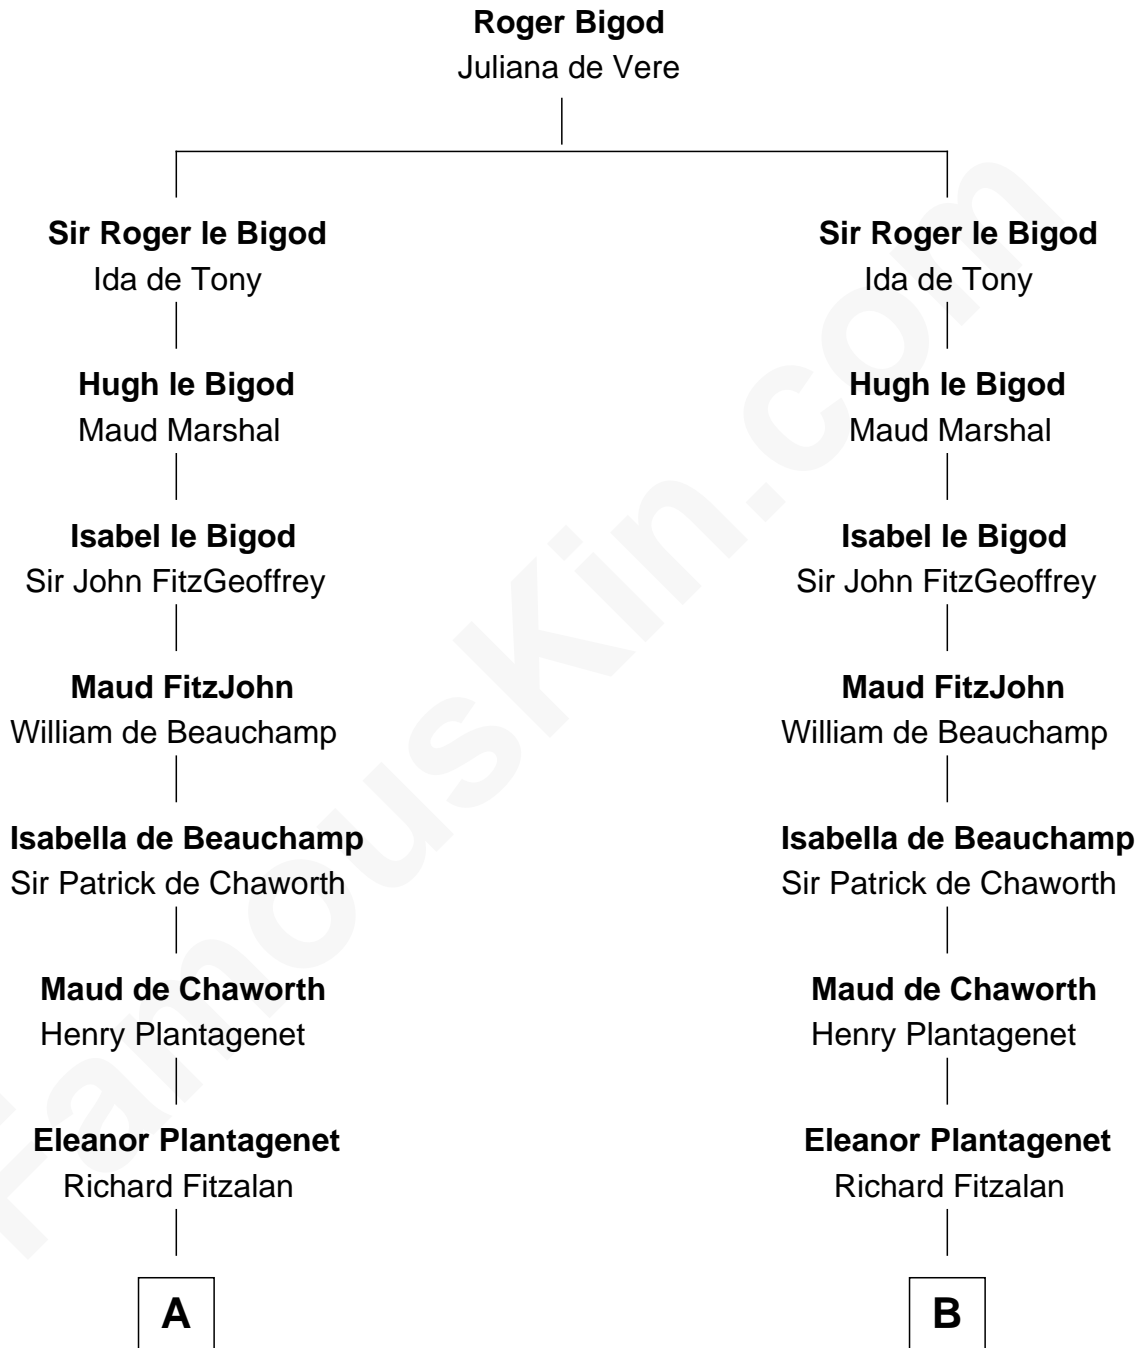

FamousKin.com
Relationship Chart of
Charles Goldsborough
16th Governor of Maryland

19th cousin 2 times removed of

Francis Lightfoot Lee
Signer of the Declaration of Independence

C

Henrietta Maria Neale

Col. Philemon Lloyd

Anna Maria Lloyd

Richard Tilghman

William Tilghman

Margaret Lloyd

Anna Maria Tilghman

Charles Goldsborough

Charles Goldsborough

16th Governor of Maryland