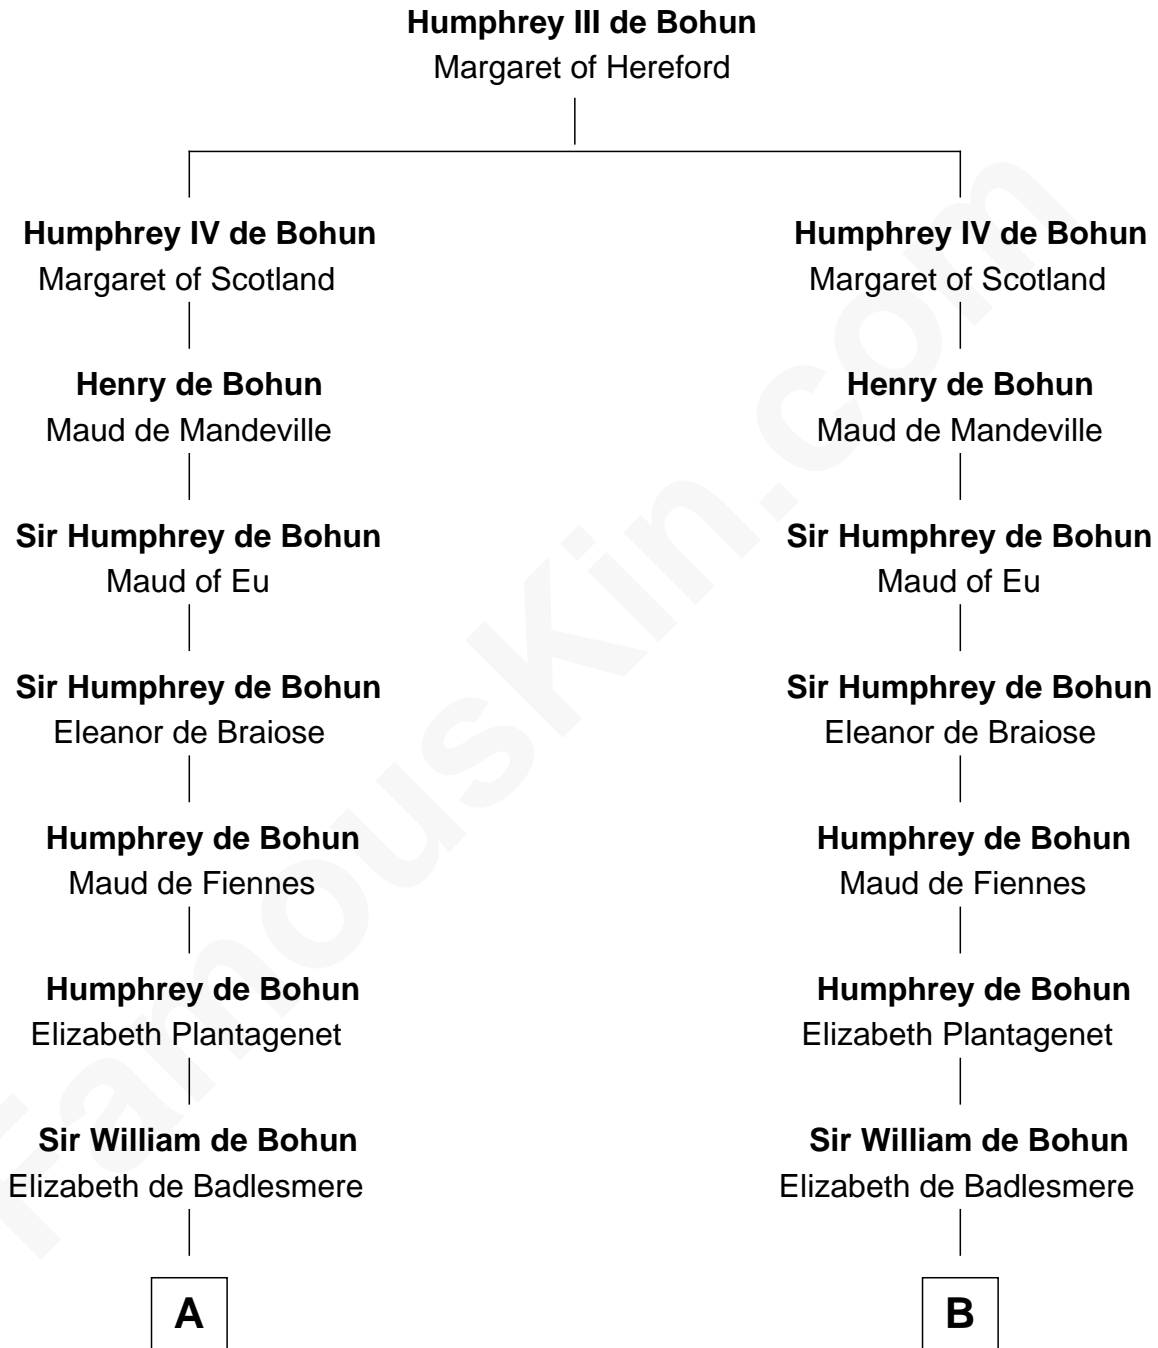

FamousKin.com
Relationship Chart of
Charles Goldsborough
16th Governor of Maryland

19th cousin 2 times removed of

Francis Lightfoot Lee
Signer of the Declaration of Independence

C

Henrietta Maria Neale

Col. Philemon Lloyd

Anna Maria Lloyd

Richard Tilghman

William Tilghman

Margaret Lloyd

Anna Maria Tilghman

Charles Goldsborough

Charles Goldsborough

16th Governor of Maryland

D

Laetitia Corbin

Richard Lee

Gov. Thomas Lee

Hannah Ludwell

Francis Lightfoot Lee

Signer of Declaration of Independence