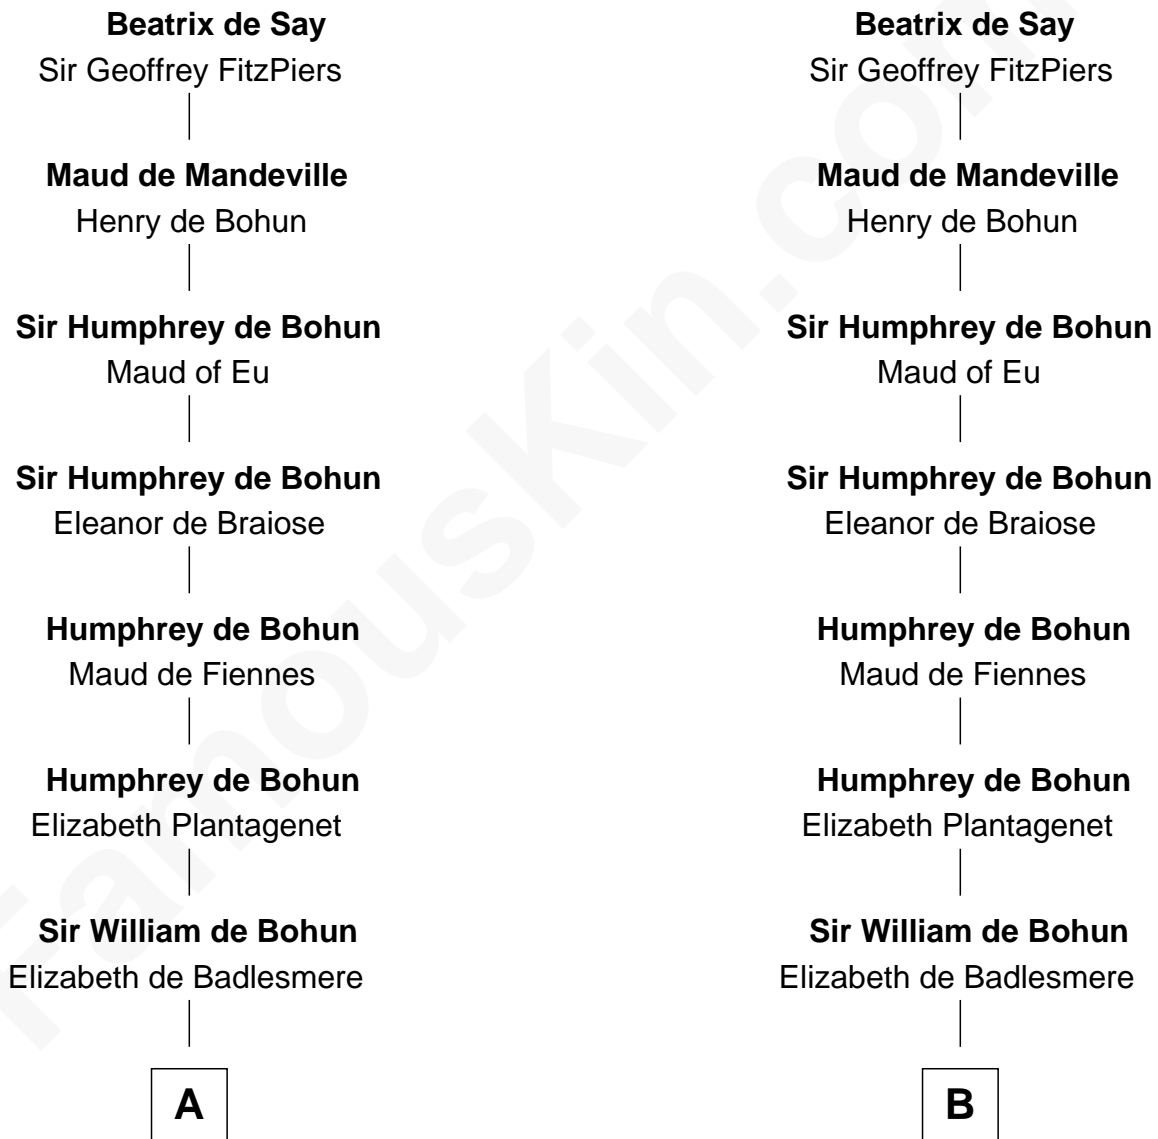

FamousKin.com Relationship Chart of

Charles Goldsborough

16th Governor of Maryland

19th cousin 2 times removed of

Francis Lightfoot Lee

Signer of the Declaration of Independence

William de Say

C

Henrietta Maria Neale

Col. Philemon Lloyd

Anna Maria Lloyd

Richard Tilghman

William Tilghman

Margaret Lloyd

Anna Maria Tilghman

Charles Goldsborough

Charles Goldsborough

16th Governor of Maryland

D

Laetitia Corbin

Richard Lee

Gov. Thomas Lee

Hannah Ludwell

Francis Lightfoot Lee