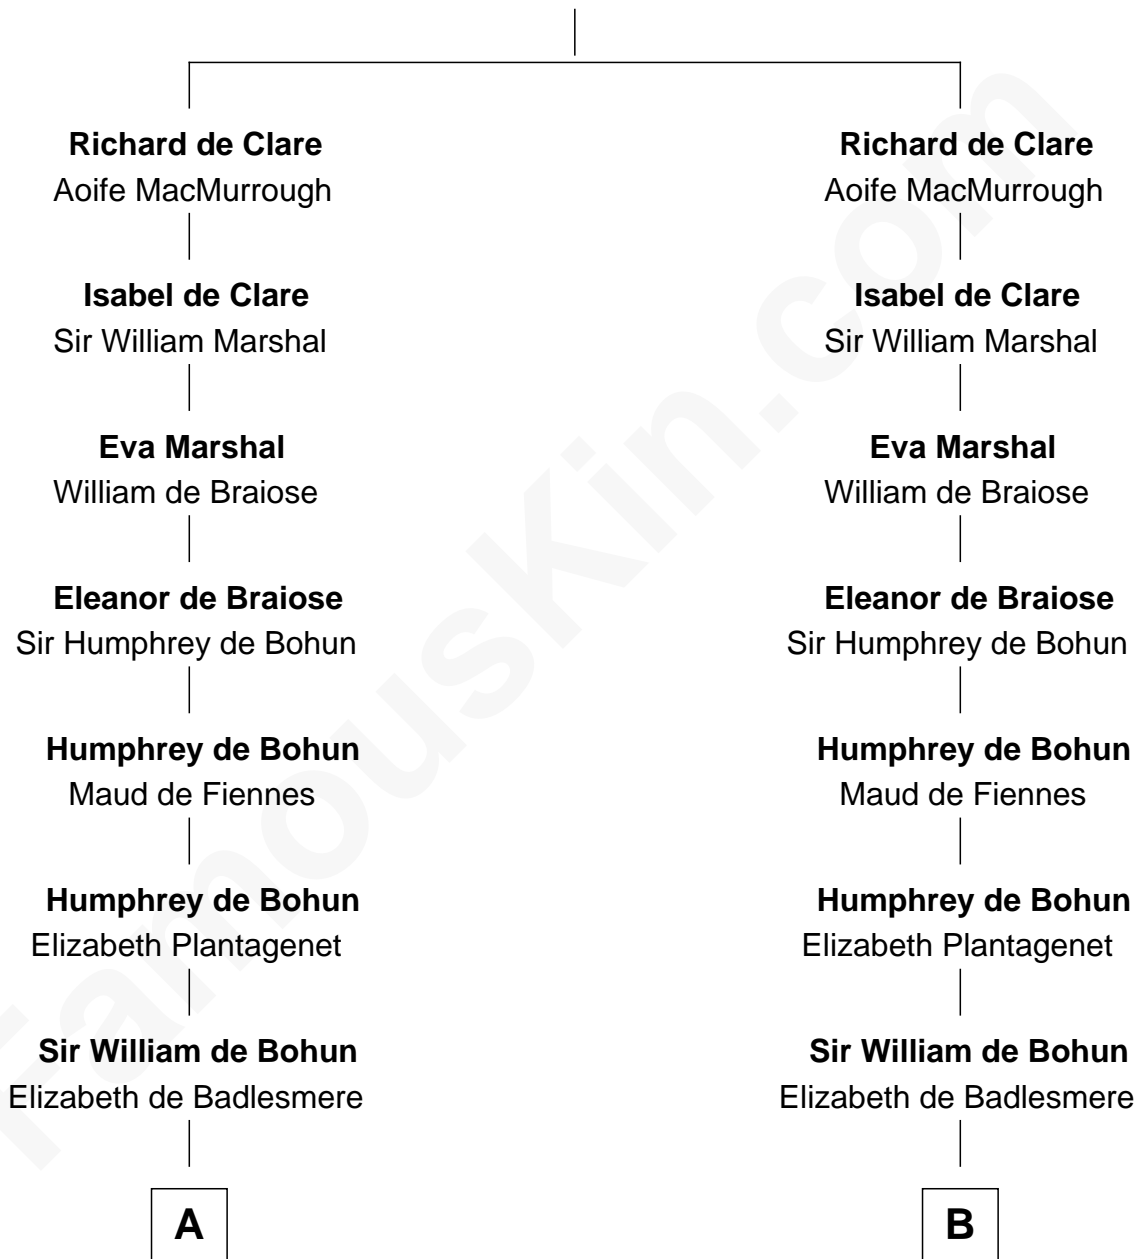

FamousKin.com
Relationship Chart of
Charles Goldsborough
16th Governor of Maryland

19th cousin 2 times removed of

Francis Lightfoot Lee
Signer of the Declaration of Independence

Gilbert Fitzgilbert de Clare
 Isabel de Beaumont

C

Henrietta Maria Neale

Col. Philemon Lloyd

Anna Maria Lloyd

Richard Tilghman

William Tilghman

Margaret Lloyd

Anna Maria Tilghman

Charles Goldsborough

Charles Goldsborough

16th Governor of Maryland

D

Laetitia Corbin

Richard Lee

Gov. Thomas Lee

Hannah Ludwell