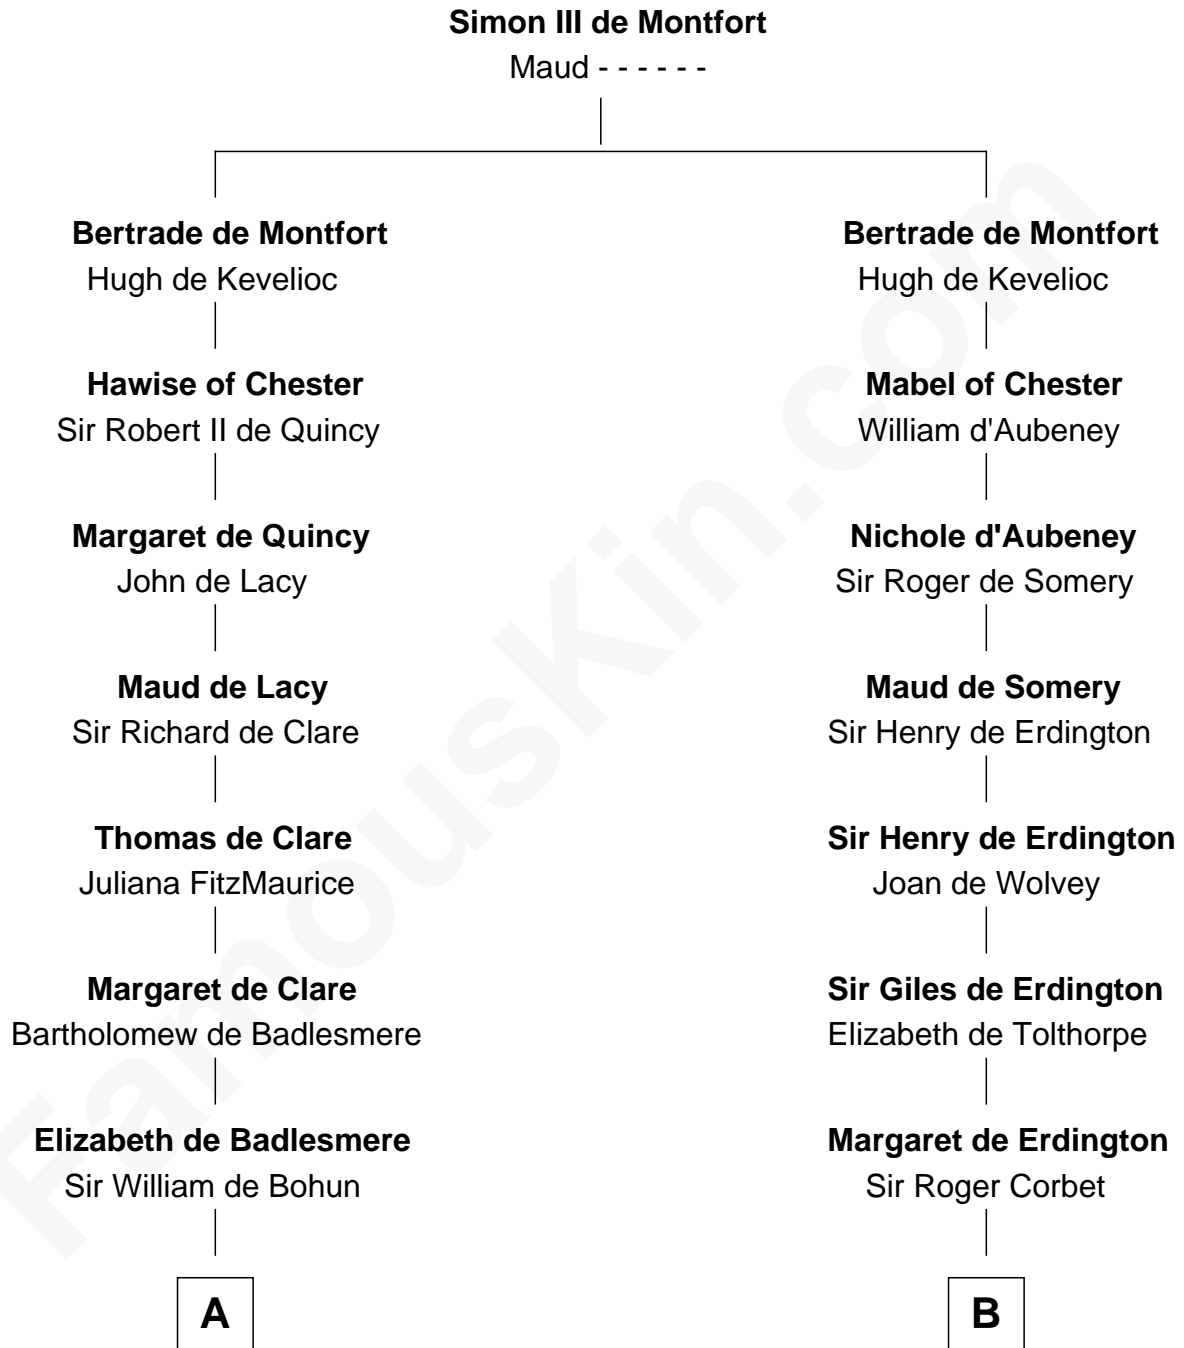

FamousKin.com
Relationship Chart of
Charles Goldsborough
16th Governor of Maryland

19th cousin 2 times removed of

Francis Lightfoot Lee
Signer of the Declaration of Independence

C

Henrietta Maria Neale

Col. Philemon Lloyd

Anna Maria Lloyd

Richard Tilghman

William Tilghman

Margaret Lloyd

Anna Maria Tilghman

Charles Goldsborough

Charles Goldsborough

16th Governor of Maryland