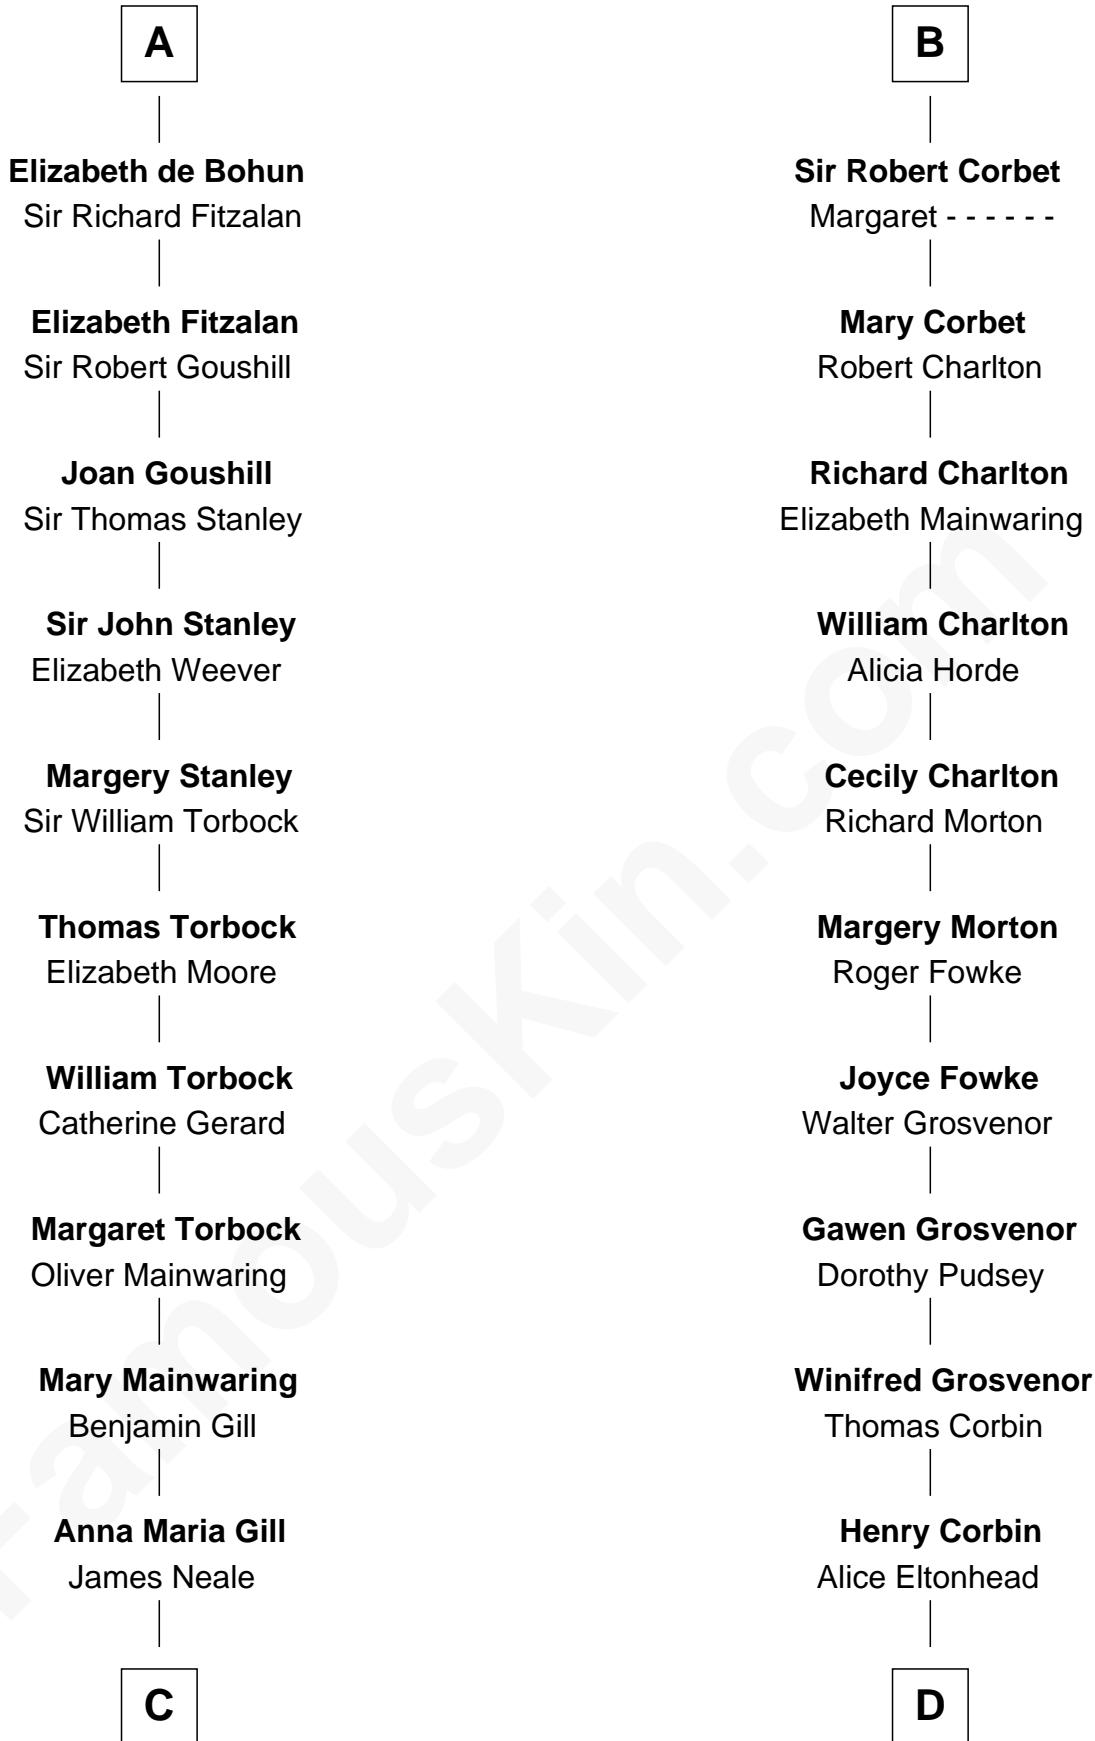

FamousKin.com
Relationship Chart of
Charles Goldsborough
16th Governor of Maryland

19th cousin 2 times removed of

Francis Lightfoot Lee
Signer of the Declaration of Independence

C

Henrietta Maria Neale

Col. Philemon Lloyd

Anna Maria Lloyd

Richard Tilghman

William Tilghman

Margaret Lloyd

Anna Maria Tilghman

Charles Goldsborough

Charles Goldsborough

16th Governor of Maryland