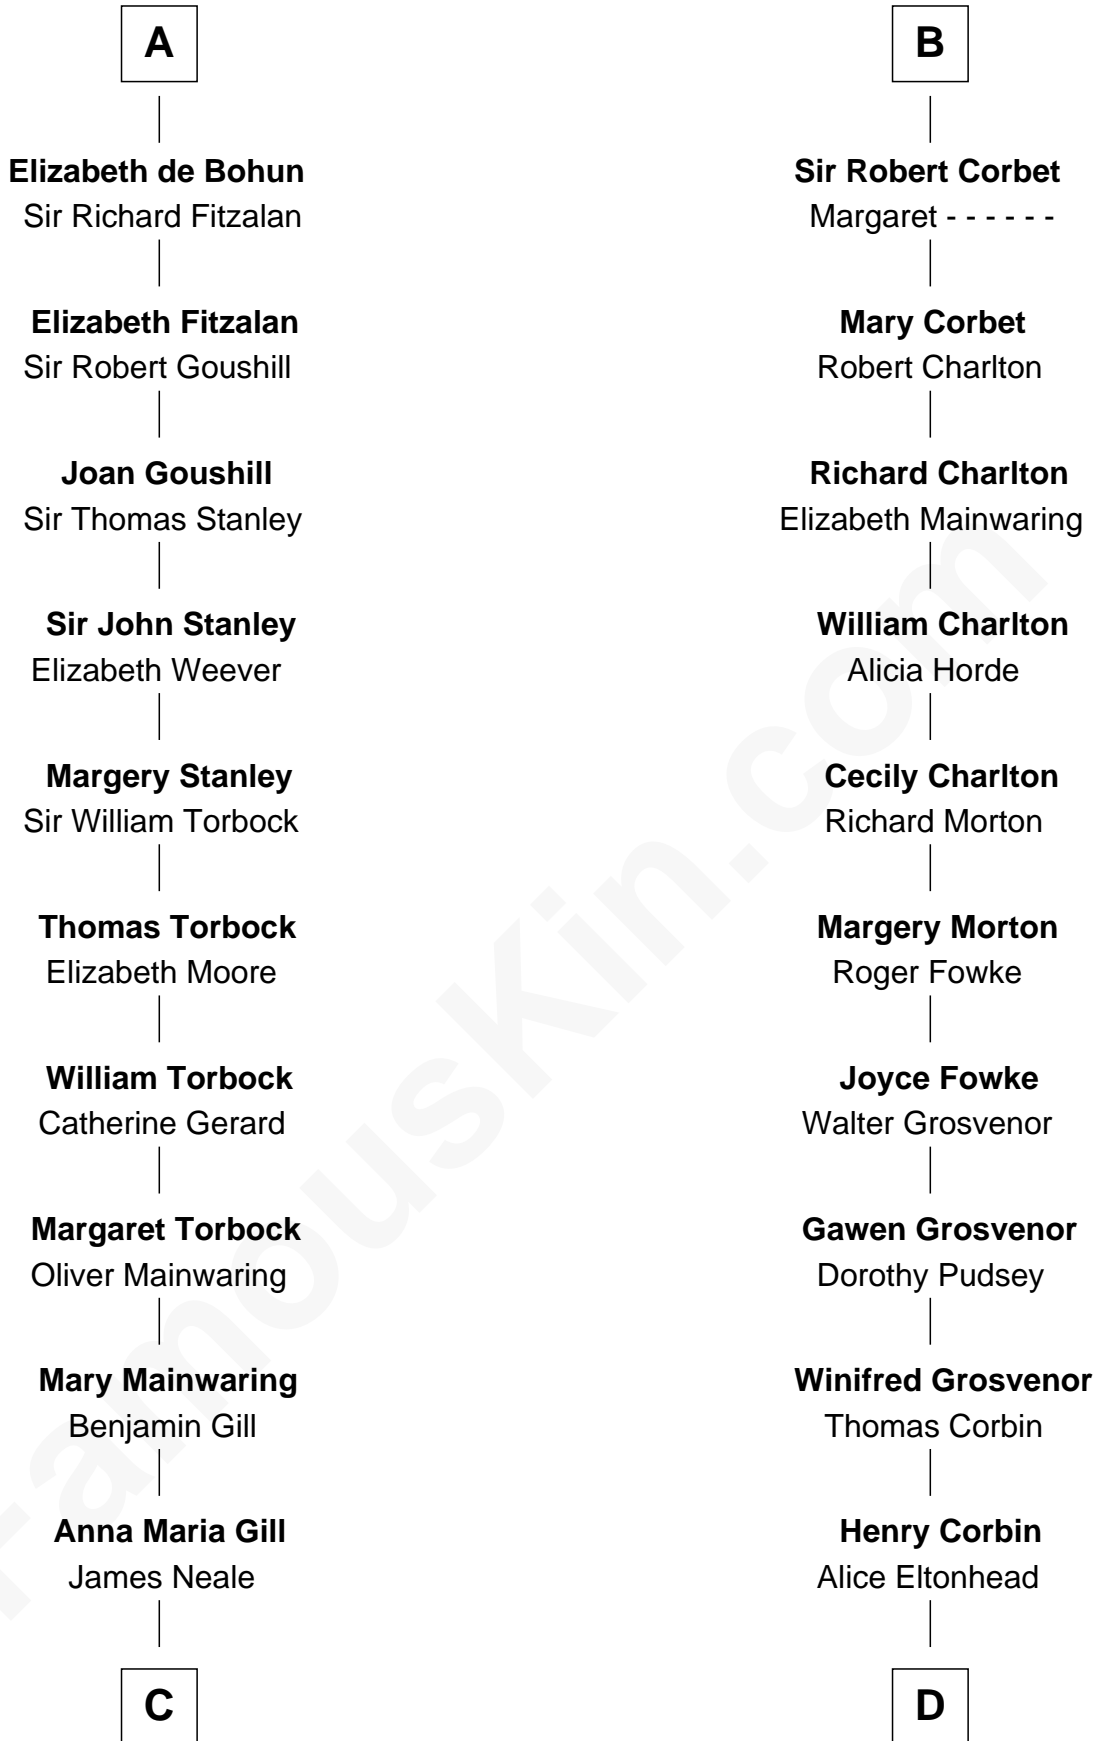

FamousKin.com
Relationship Chart of
Charles Goldsborough
16th Governor of Maryland

19th cousin 2 times removed of

Francis Lightfoot Lee
Signer of the Declaration of Independence

Sir Ranulf de Gernons
 Maud of Gloucester

C

Henrietta Maria Neale

Col. Philemon Lloyd

Anna Maria Lloyd

Richard Tilghman

William Tilghman

Margaret Lloyd

Anna Maria Tilghman