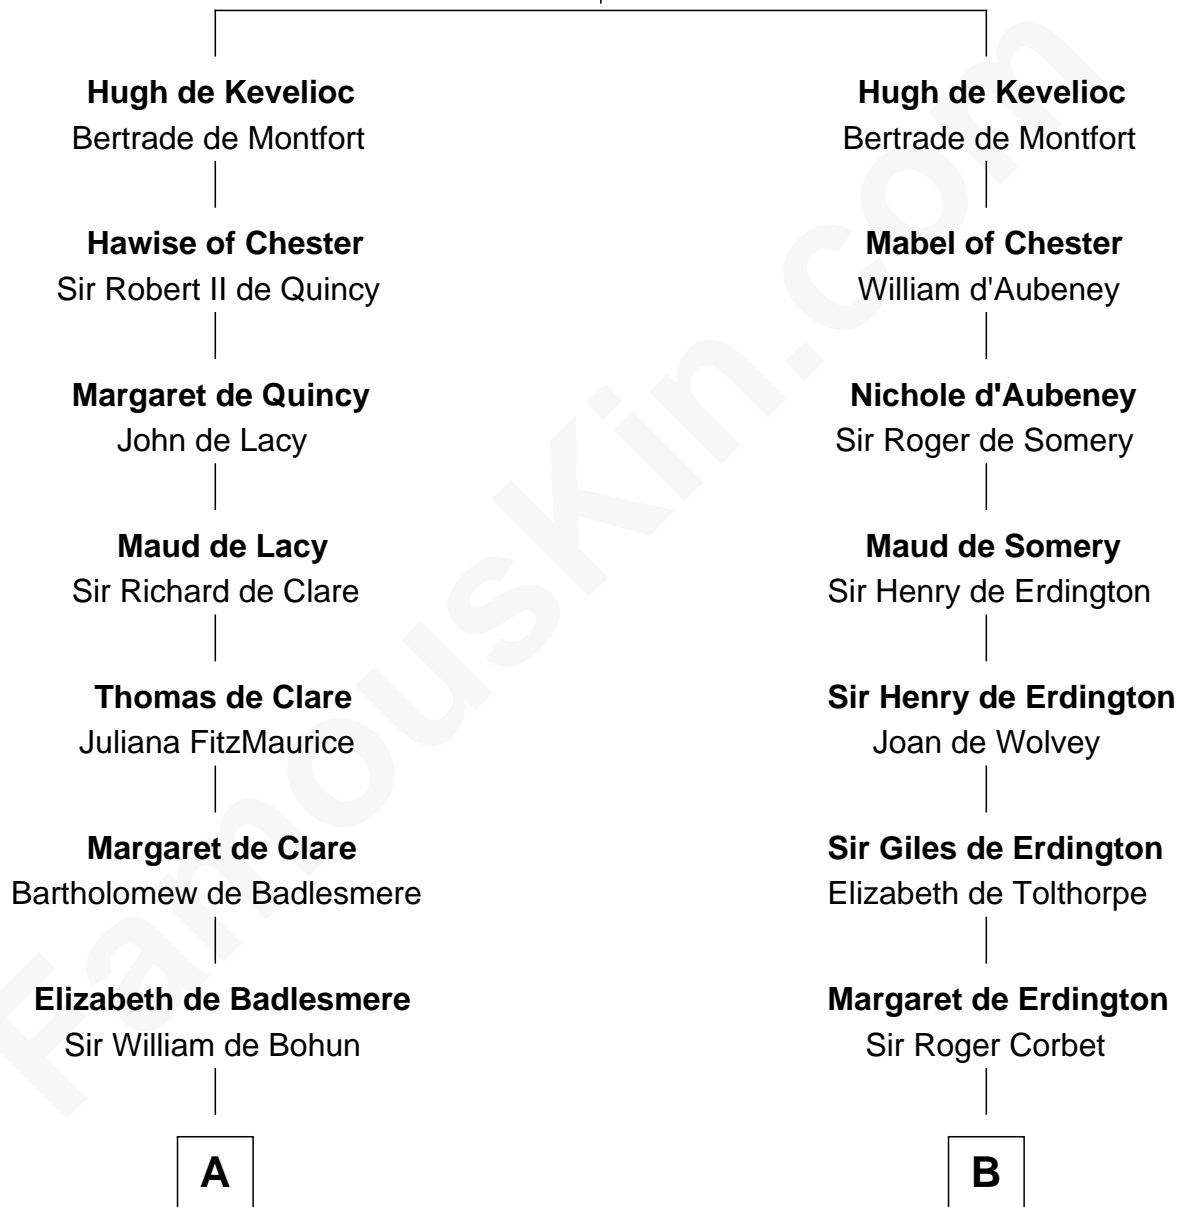

FamousKin.com
Relationship Chart of
Charles Goldsborough
16th Governor of Maryland

19th cousin 2 times removed of

Francis Lightfoot Lee
Signer of the Declaration of Independence

Sir Ranulf de Gernons
 Maud of Gloucester

C

Henrietta Maria Neale

Col. Philemon Lloyd

Anna Maria Lloyd

Richard Tilghman

William Tilghman

Margaret Lloyd

Anna Maria Tilghman