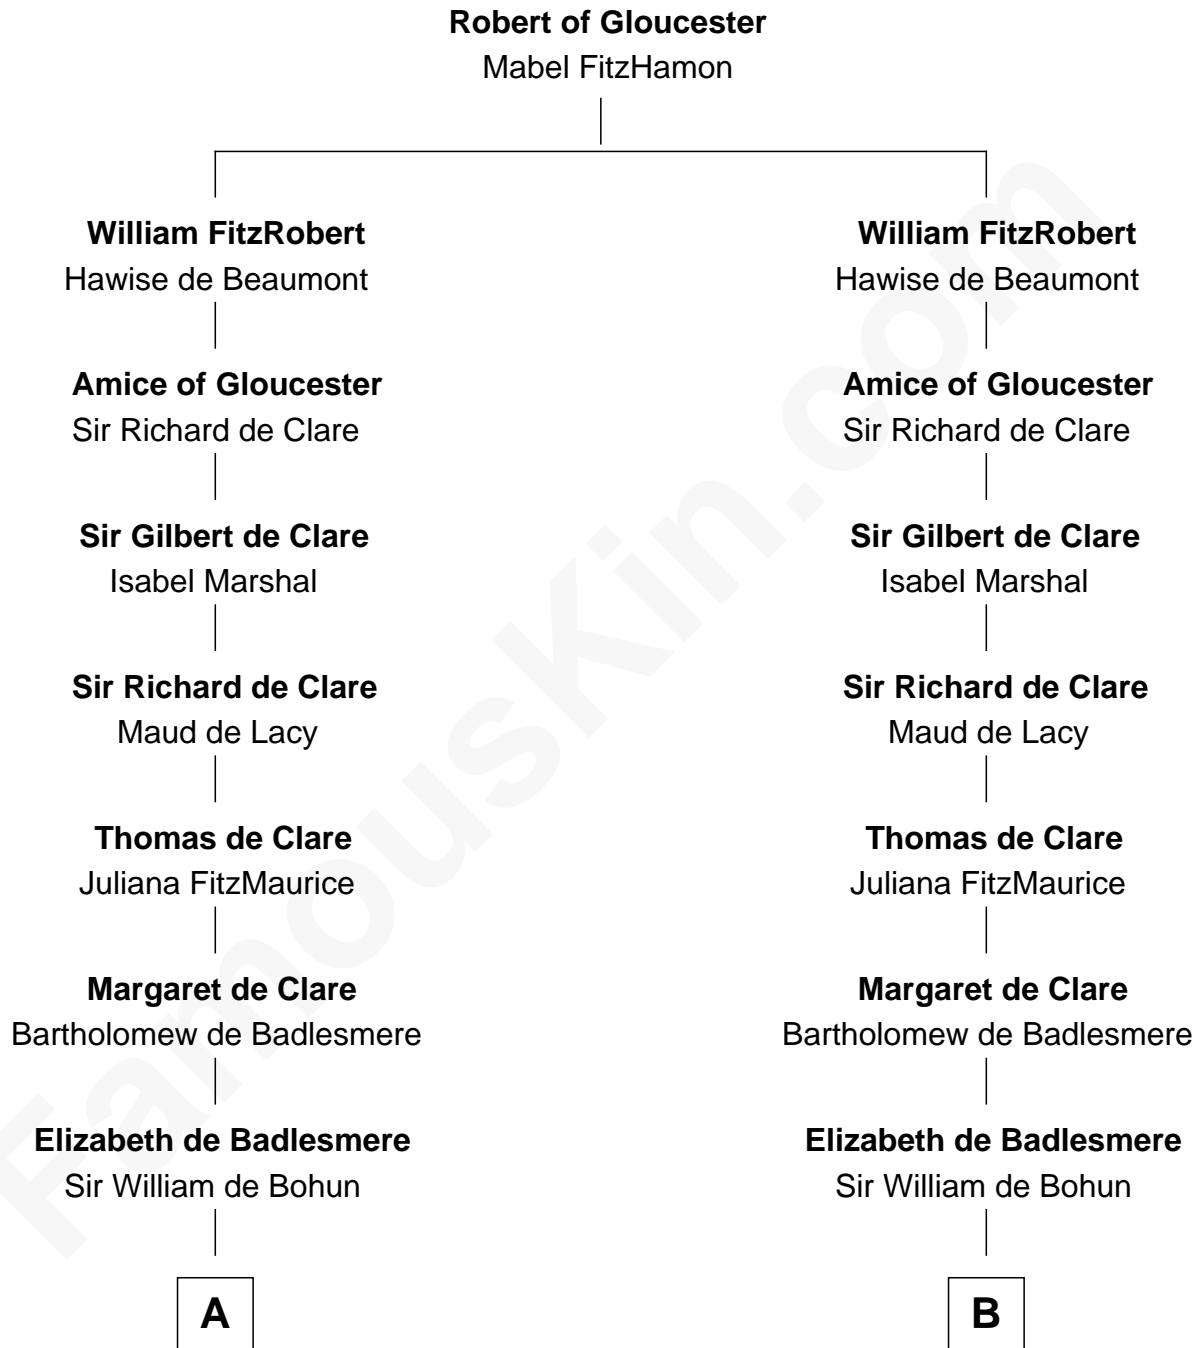

FamousKin.com
Relationship Chart of
Charles Goldsborough
16th Governor of Maryland

19th cousin 2 times removed of

Francis Lightfoot Lee
Signer of the Declaration of Independence

C

Henrietta Maria Neale

Col. Philemon Lloyd

Anna Maria Lloyd

Richard Tilghman

William Tilghman

Margaret Lloyd

Anna Maria Tilghman

Charles Goldsborough

Charles Goldsborough

16th Governor of Maryland