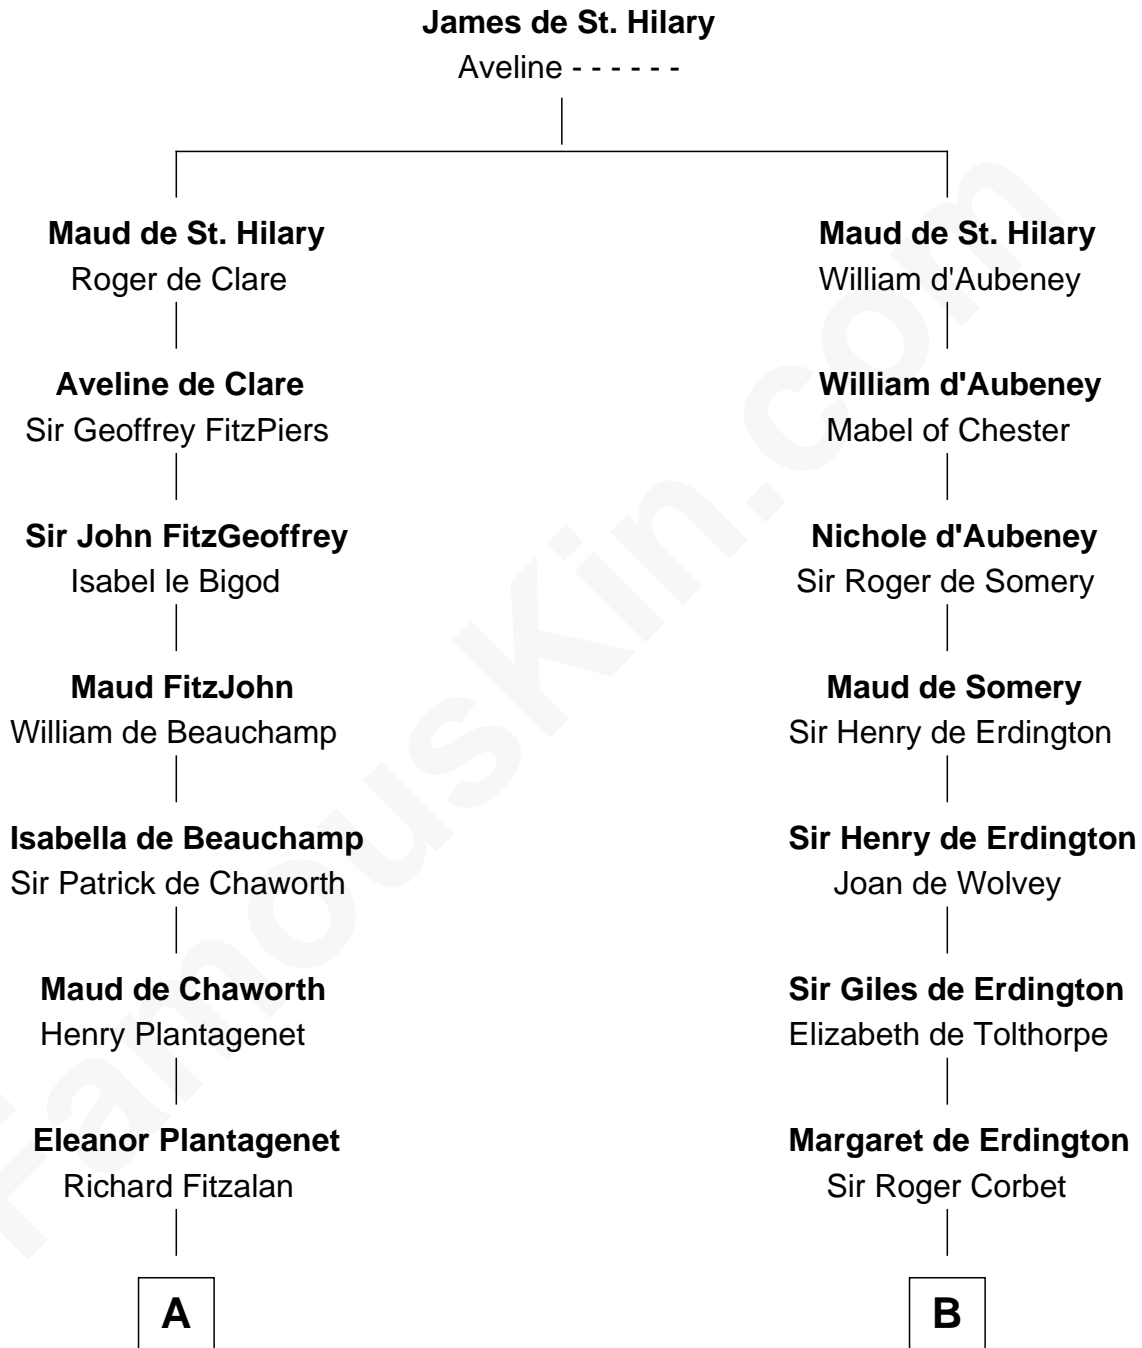

FamousKin.com
Relationship Chart of
Charles Goldsborough
16th Governor of Maryland

19th cousin 2 times removed of

Francis Lightfoot Lee
Signer of the Declaration of Independence

C

Henrietta Maria Neale

Col. Philemon Lloyd

Anna Maria Lloyd

Richard Tilghman

William Tilghman

Margaret Lloyd

Anna Maria Tilghman

Charles Goldsborough

Charles Goldsborough

16th Governor of Maryland