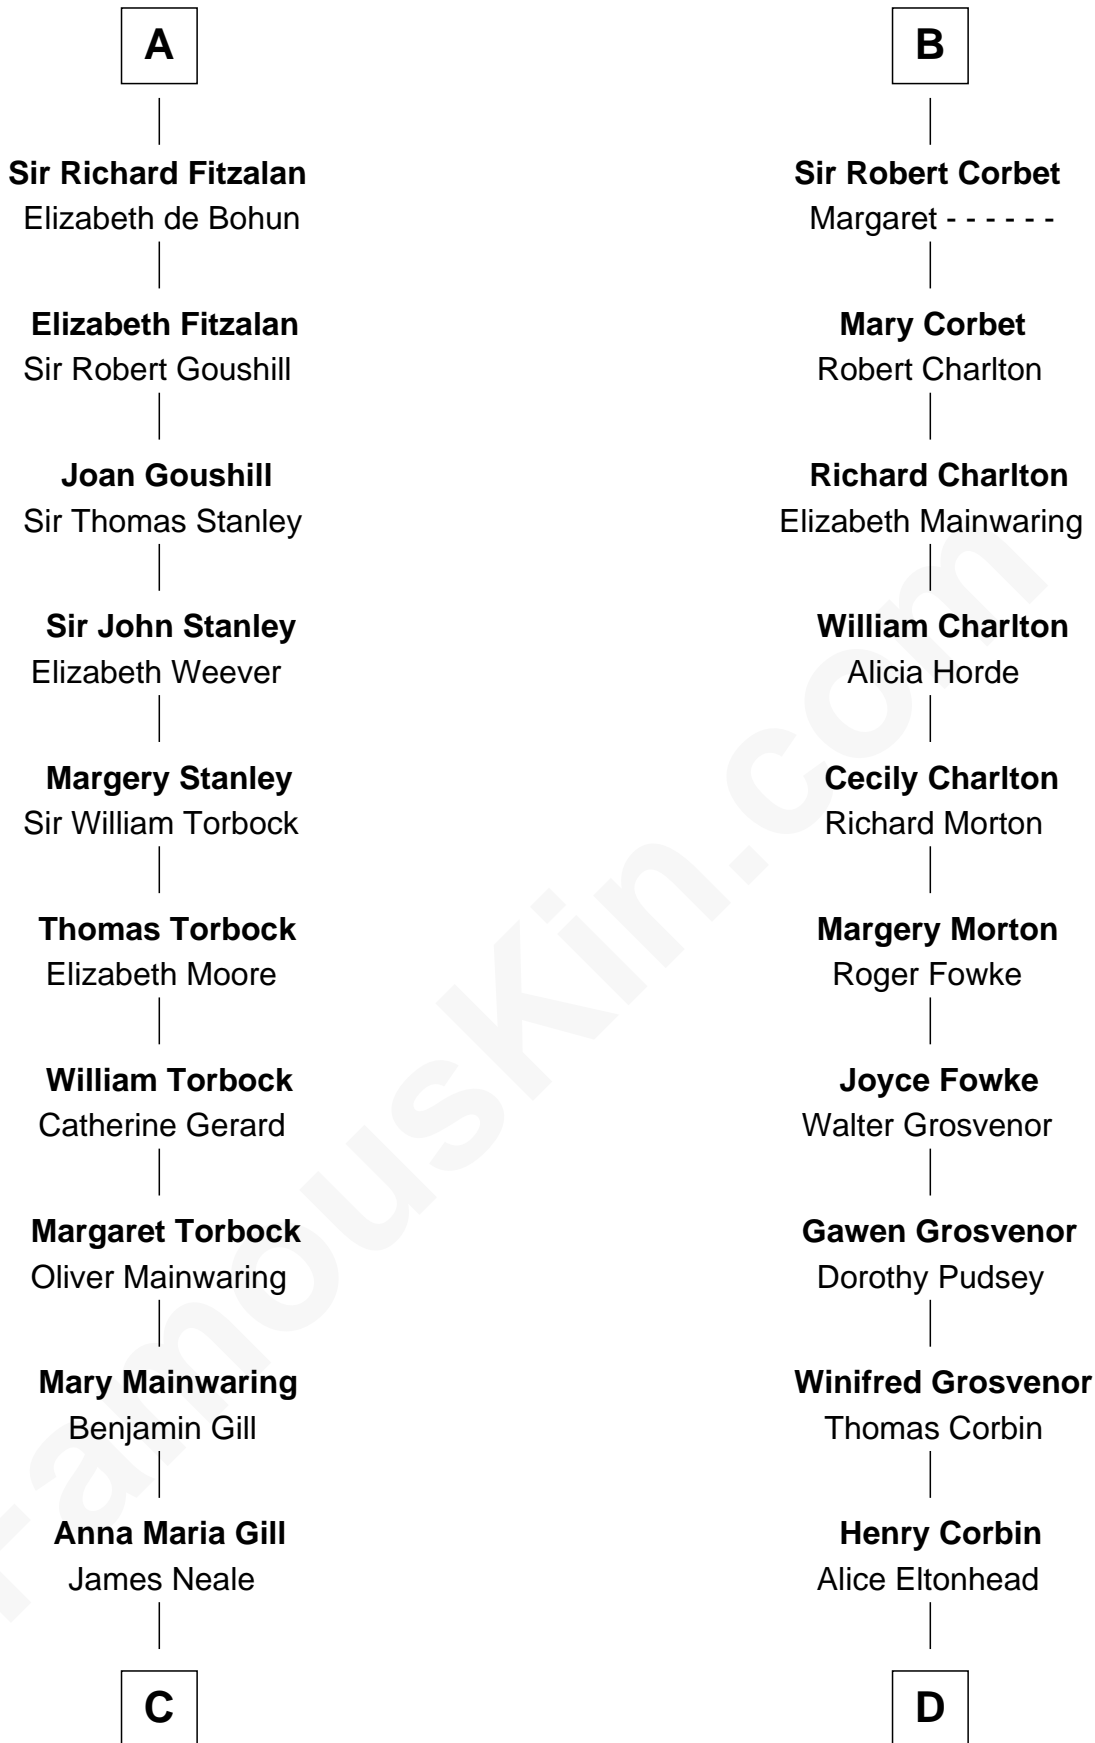

FamousKin.com
Relationship Chart of
Charles Goldsborough
16th Governor of Maryland

19th cousin 2 times removed of

Francis Lightfoot Lee
Signer of the Declaration of Independence

C

Henrietta Maria Neale

Col. Philemon Lloyd

Anna Maria Lloyd

Richard Tilghman

William Tilghman

Margaret Lloyd

Anna Maria Tilghman

Charles Goldsborough

Charles Goldsborough

16th Governor of Maryland