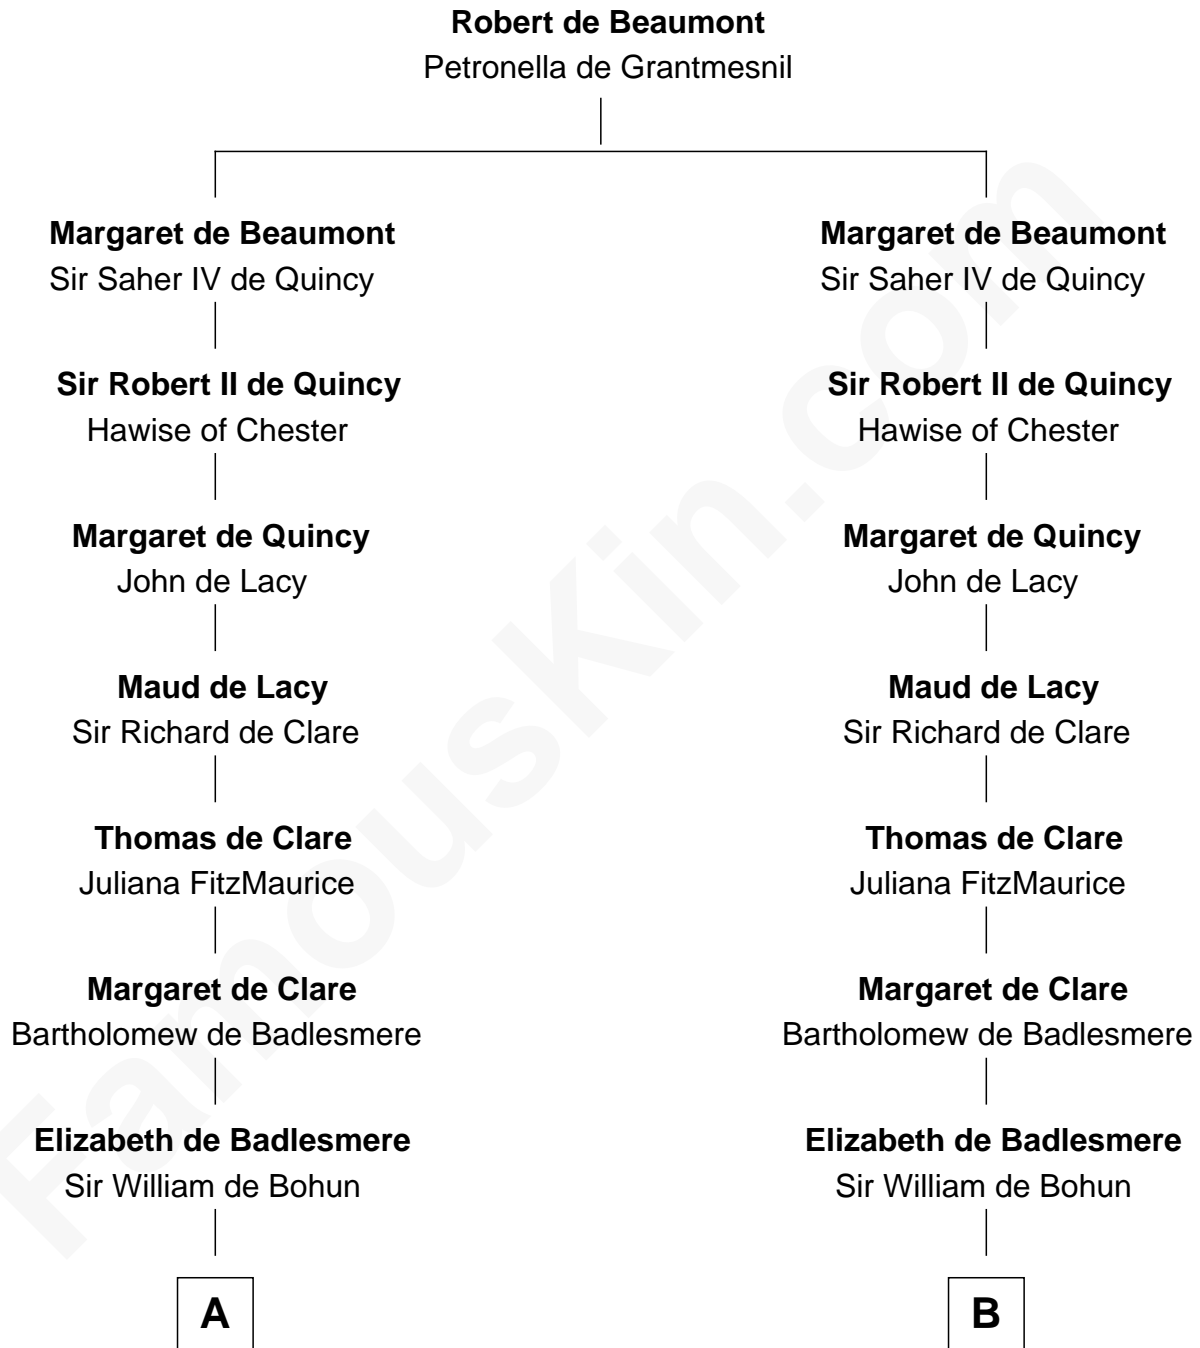

**FamousKin.com**  
**Relationship Chart of**  
**Charles Goldsborough**  
*16th Governor of Maryland*

**19th cousin 2 times removed of**

**Francis Lightfoot Lee**  
*Signer of the Declaration of Independence*

**C**

**Henrietta Maria Neale**

Col. Philemon Lloyd

**Anna Maria Lloyd**

Richard Tilghman

**William Tilghman**

Margaret Lloyd

**Anna Maria Tilghman**

Charles Goldsborough

**Charles Goldsborough**

*16th Governor of Maryland*

**D**

**Laetitia Corbin**

Richard Lee

**Gov. Thomas Lee**

Hannah Ludwell