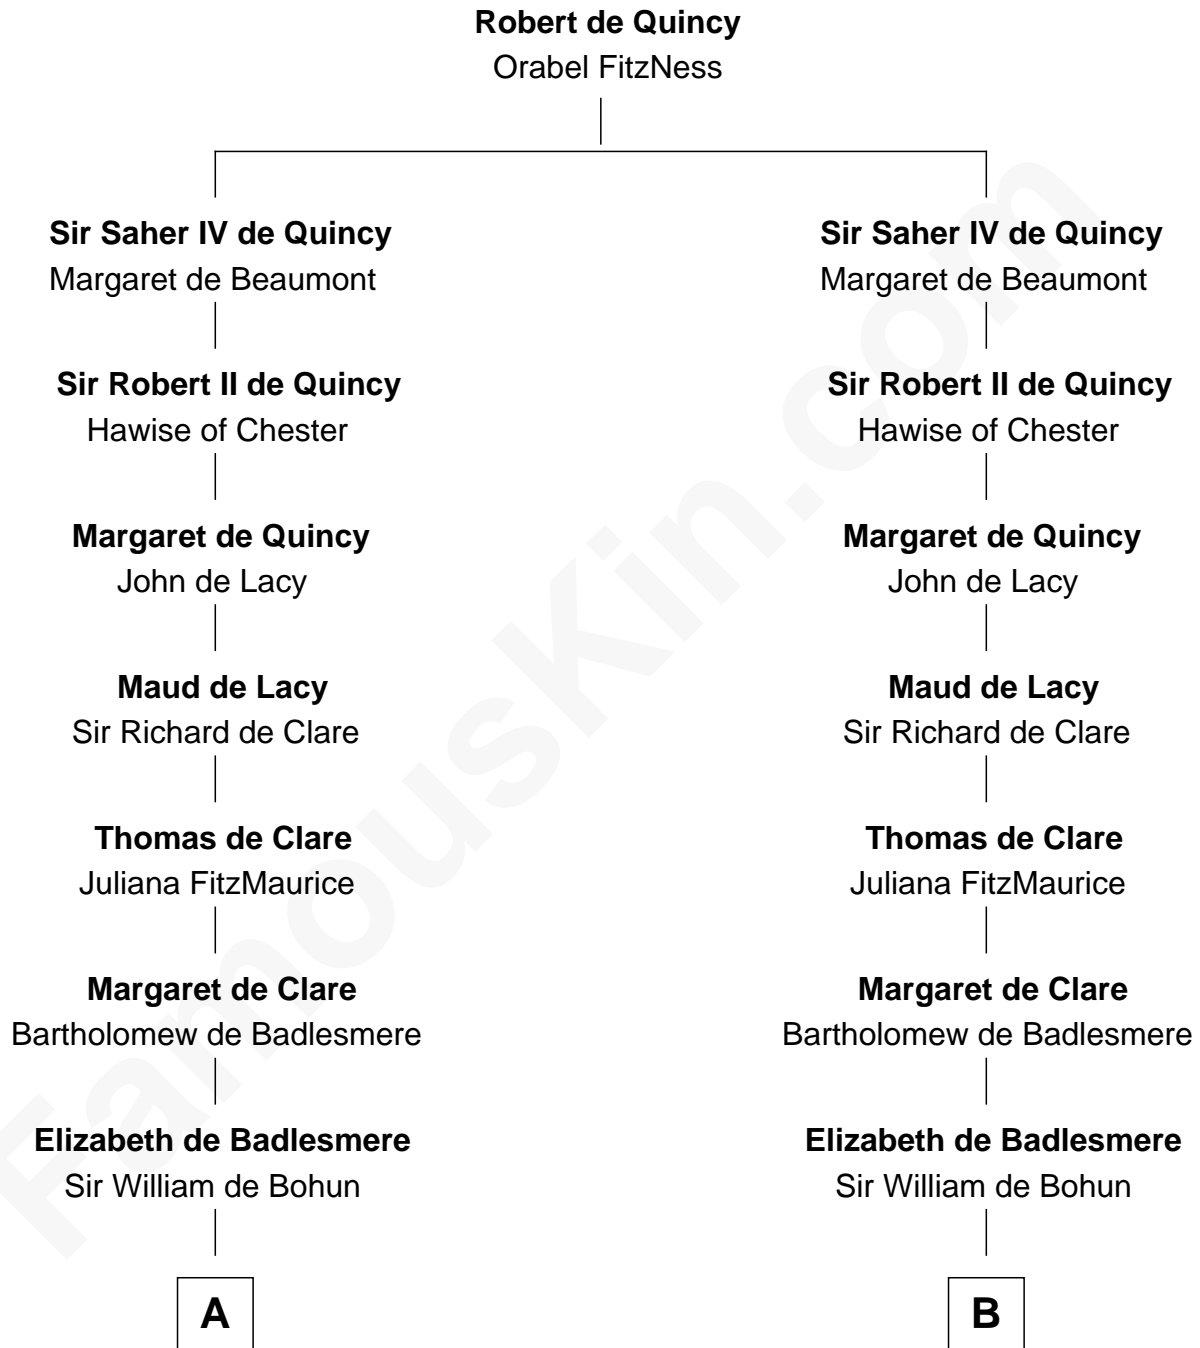

FamousKin.com
Relationship Chart of
Charles Goldsborough
16th Governor of Maryland

19th cousin 2 times removed of

Francis Lightfoot Lee
Signer of the Declaration of Independence

C

Henrietta Maria Neale

Col. Philemon Lloyd

Anna Maria Lloyd

Richard Tilghman

William Tilghman

Margaret Lloyd

Anna Maria Tilghman

Charles Goldsborough

Charles Goldsborough

16th Governor of Maryland