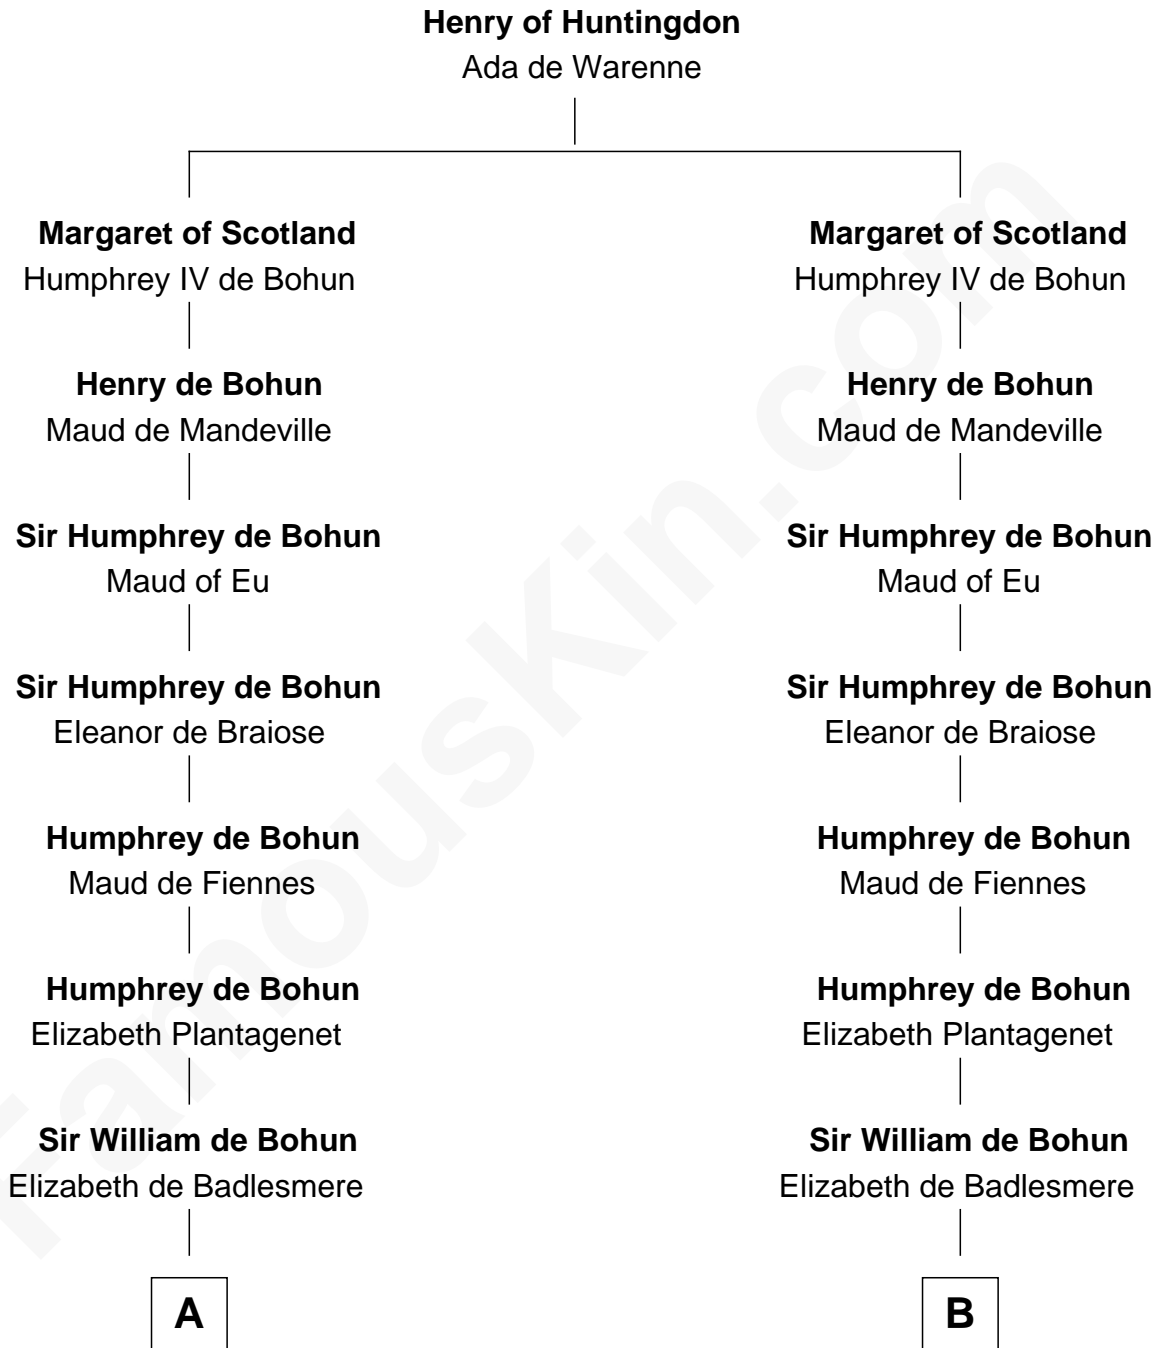

**FamousKin.com**  
**Relationship Chart of**  
**Charles Goldsborough**  
*16th Governor of Maryland*

19th cousin 2 times removed of

**Francis Lightfoot Lee**  
*Signer of the Declaration of Independence*

**C**

**Henrietta Maria Neale**

Col. Philemon Lloyd

**Anna Maria Lloyd**

Richard Tilghman

**William Tilghman**

Margaret Lloyd

**Anna Maria Tilghman**

Charles Goldsborough

**Charles Goldsborough**

*16th Governor of Maryland*

**D**

**Laetitia Corbin**

Richard Lee

**Gov. Thomas Lee**

Hannah Ludwell

**Francis Lightfoot Lee**

*Signer of Declaration of Independence*