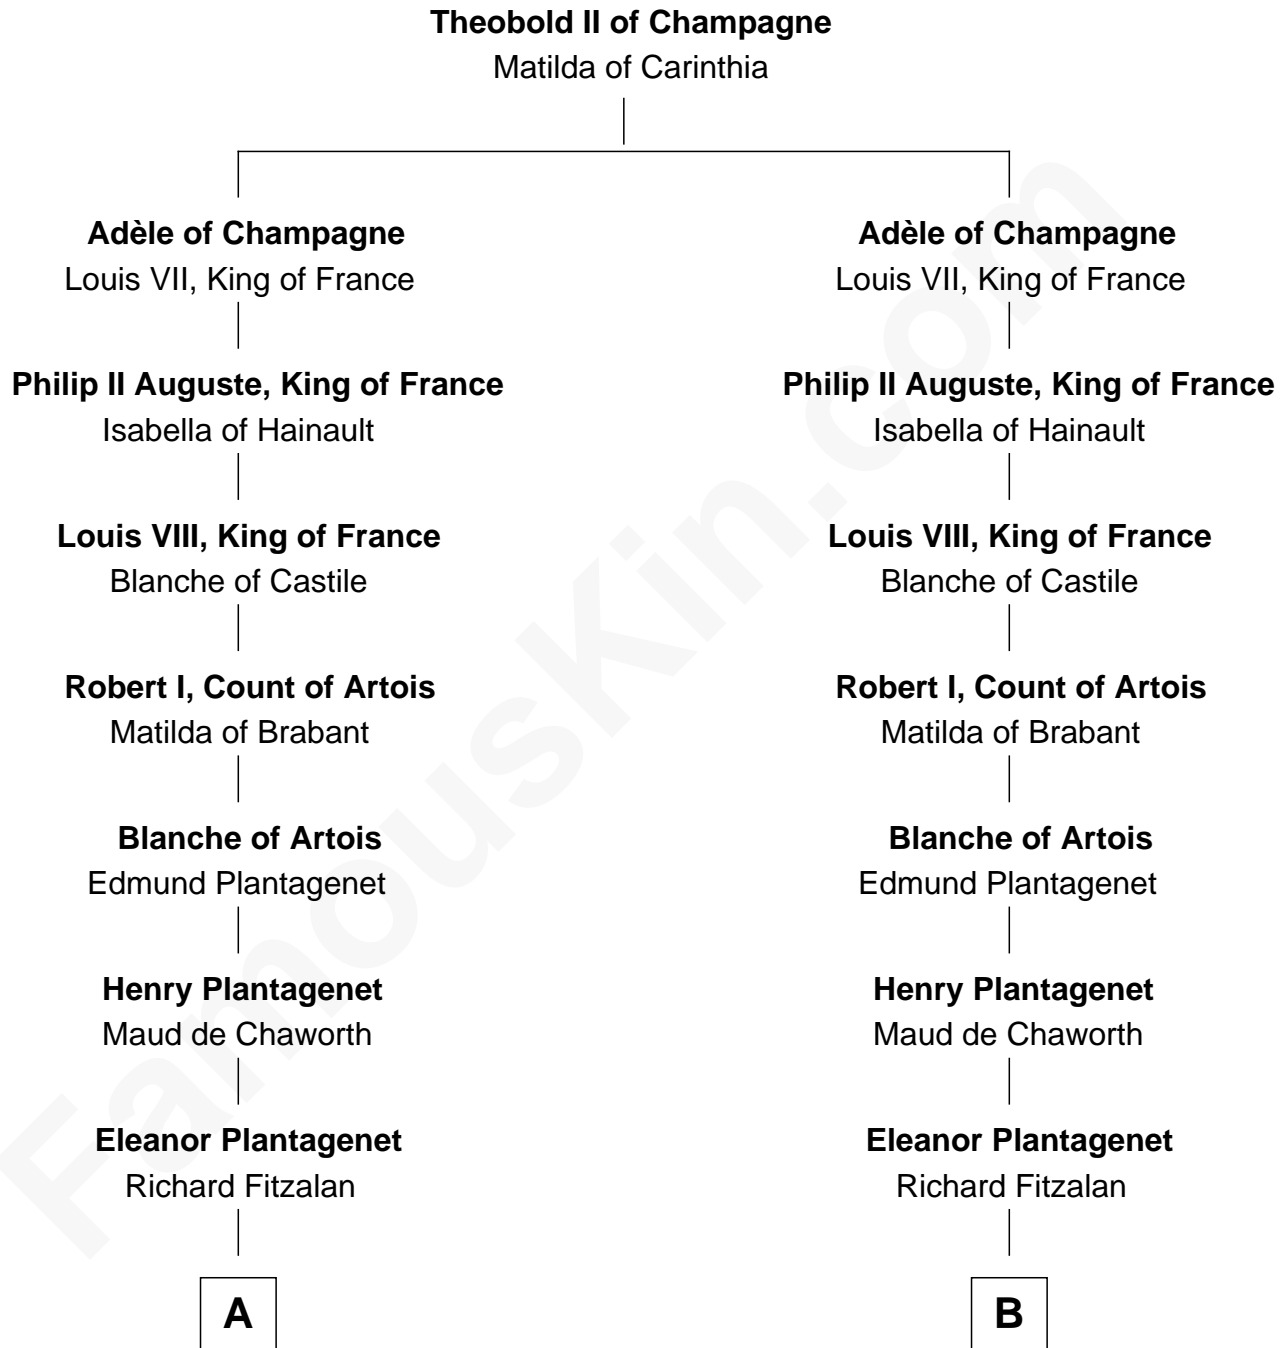

FamousKin.com
Relationship Chart of
Charles Goldsborough
16th Governor of Maryland

19th cousin 2 times removed of

Francis Lightfoot Lee
Signer of the Declaration of Independence

C

Henrietta Maria Neale

Col. Philemon Lloyd

Anna Maria Lloyd

Richard Tilghman

William Tilghman

Margaret Lloyd

Anna Maria Tilghman

Charles Goldsborough

Charles Goldsborough

16th Governor of Maryland