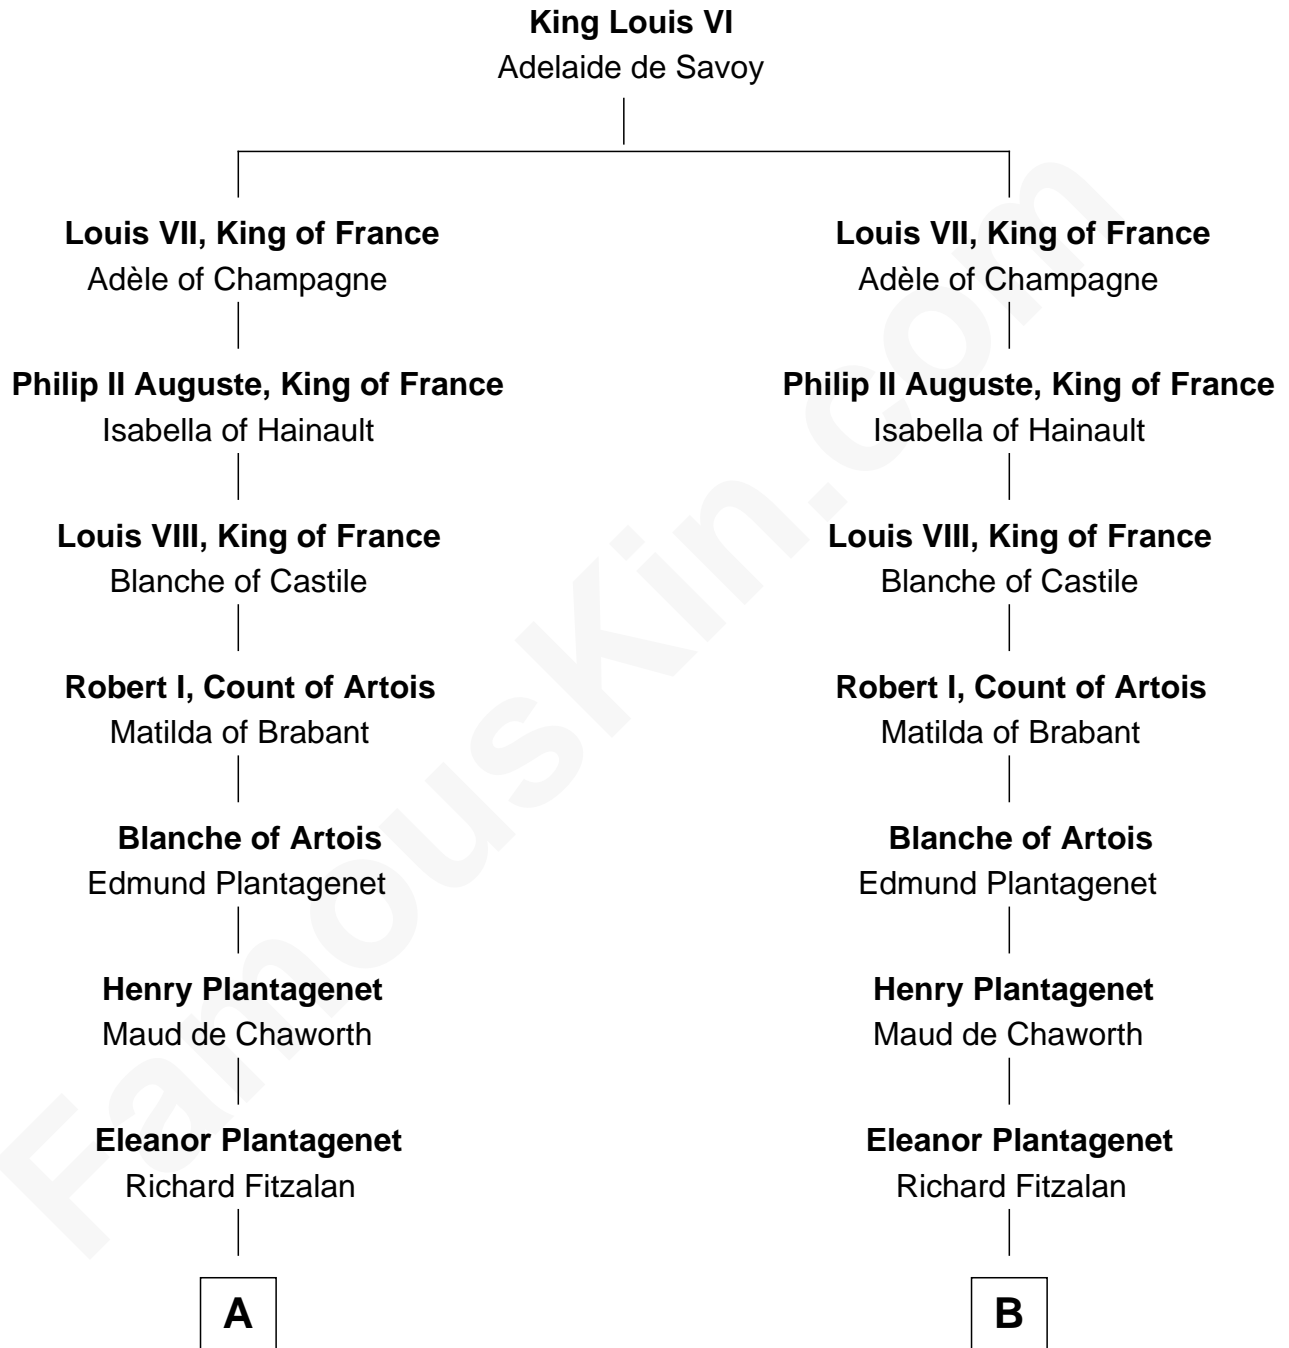

**FamousKin.com**  
**Relationship Chart of**  
**Charles Goldsborough**  
*16th Governor of Maryland*

**19th cousin 2 times removed of**

**Francis Lightfoot Lee**  
*Signer of the Declaration of Independence*

**C**

**Henrietta Maria Neale**

Col. Philemon Lloyd

**Anna Maria Lloyd**

Richard Tilghman

**William Tilghman**

Margaret Lloyd

**Anna Maria Tilghman**

Charles Goldsborough

**Charles Goldsborough**

*16th Governor of Maryland*

**D**

**Laetitia Corbin**

Richard Lee

**Gov. Thomas Lee**

Hannah Ludwell