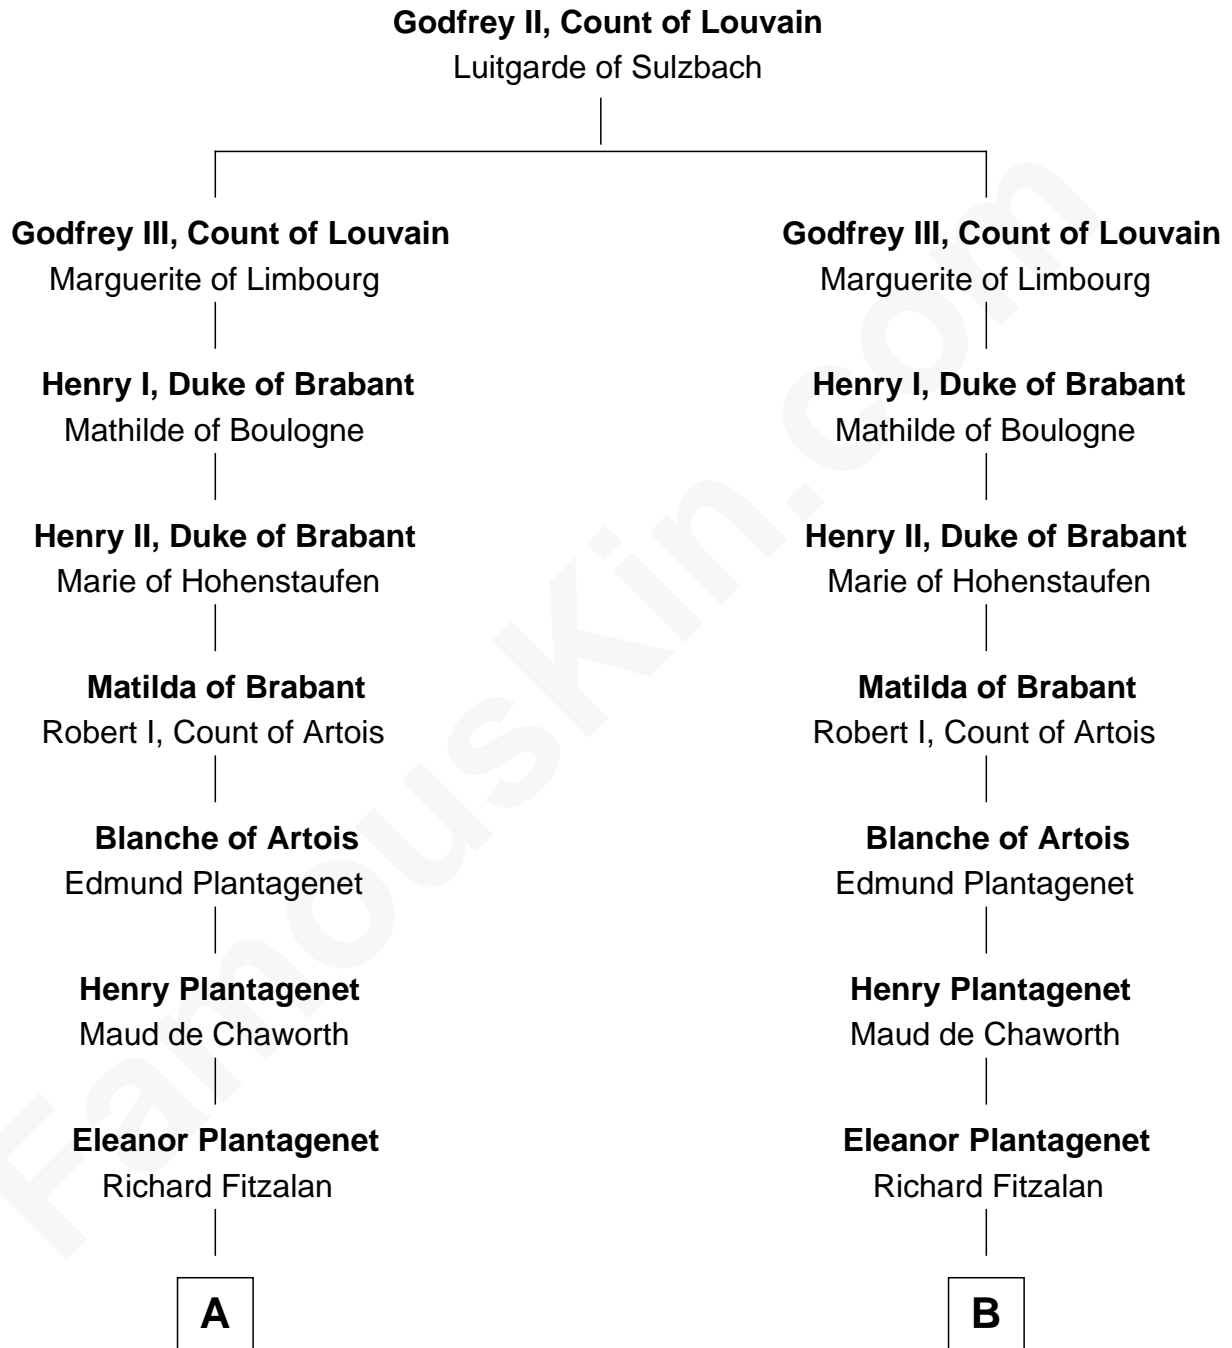

FamousKin.com
Relationship Chart of
Charles Goldsborough
16th Governor of Maryland

19th cousin 2 times removed of

Francis Lightfoot Lee
Signer of the Declaration of Independence

C

Henrietta Maria Neale

Col. Philemon Lloyd

Anna Maria Lloyd

Richard Tilghman

William Tilghman

Margaret Lloyd

Anna Maria Tilghman

Charles Goldsborough

Charles Goldsborough

16th Governor of Maryland

D

Laetitia Corbin

Richard Lee

Gov. Thomas Lee

Hannah Ludwell

Francis Lightfoot Lee

Signer of Declaration of Independence