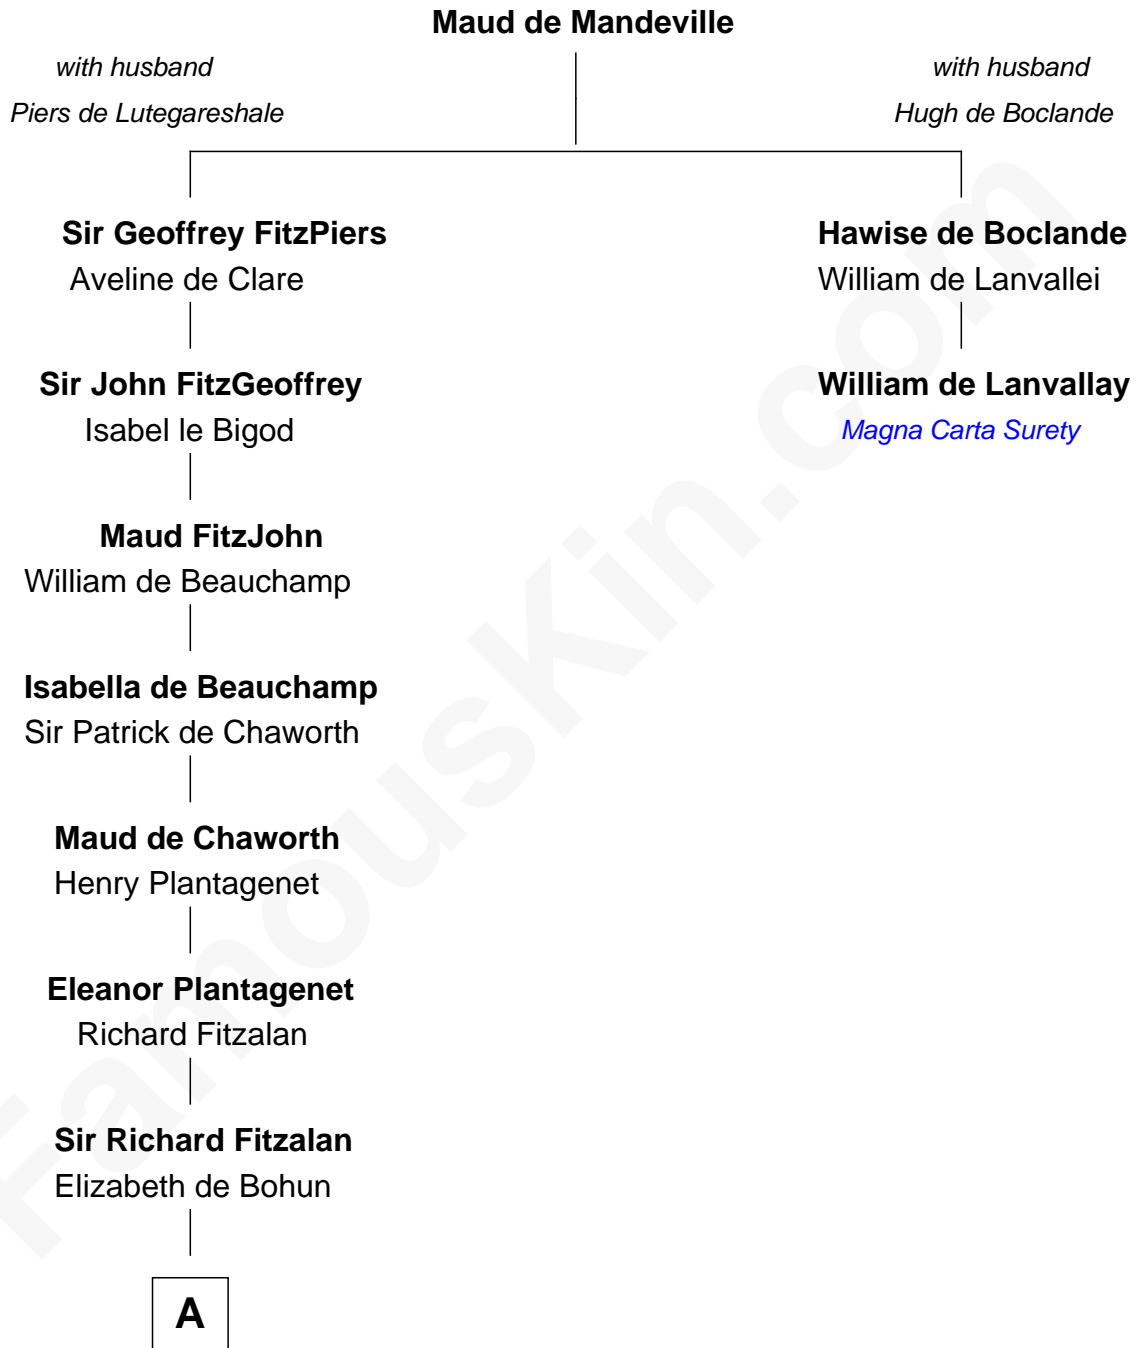

FamousKin.com Relationship Chart of

Charles Goldsborough

16th Governor of Maryland

1st cousin 19 times removed of

William de Lanvallay

Magna Carta Surety

A

Elizabeth Fitzalan
Sir Robert Goushill

Joan Goushill
Sir Thomas Stanley

Sir John Stanley
Elizabeth Weever

Margery Stanley
Sir William Torbock

Thomas Torbock
Elizabeth Moore

William Torbock
Catherine Gerard

Margaret Torbock
Oliver Mainwaring

Mary Mainwaring
Benjamin Gill

—
Anna Maria Tilghman

Charles Goldsborough

—
Charles Goldsborough

16th Governor of Maryland

FamousKin.com