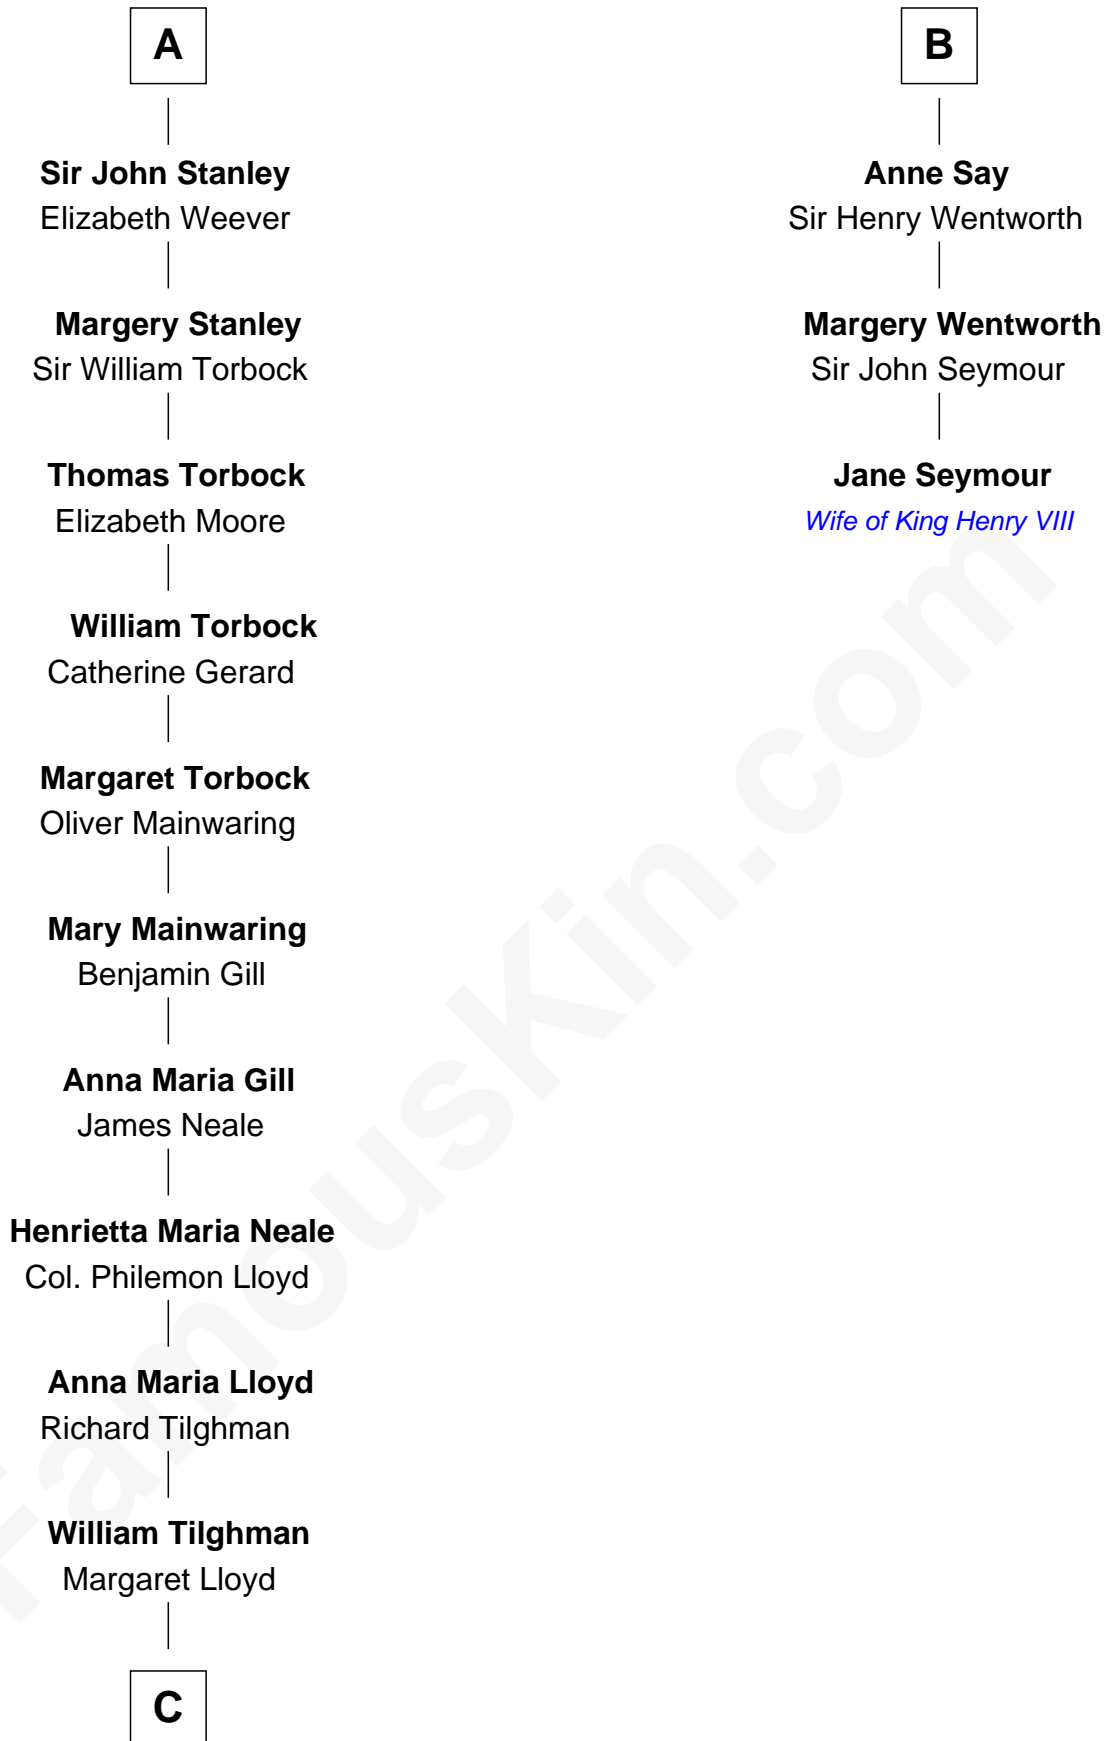

FamousKin.com
Relationship Chart of
Charles Goldsborough
16th Governor of Maryland

9th cousin 9 times removed of
Jane Seymour
3rd Wife of King Henry VIII

Sir Humphrey de Bohun
 Maud of Eu

Sir Humphrey de Bohun
 Eleanor de Braiose

A

Eleanor de Bohun
 Sir John de Verdun

Maud de Verdun
 Sir John de Grey

Sir Roger de Grey
 Elizabeth de Hastings

Sir Reynold de Grey
 Eleanor le Strange

Ida Grey
 John Cokayne

Elizabeth Cokayne
 Sir Laurence Cheney

Elizabeth Cheney
 Sir John Say

B

C

—
Anna Maria Tilghman

Charles Goldsborough

—
Charles Goldsborough

16th Governor of Maryland

FamousKin.com