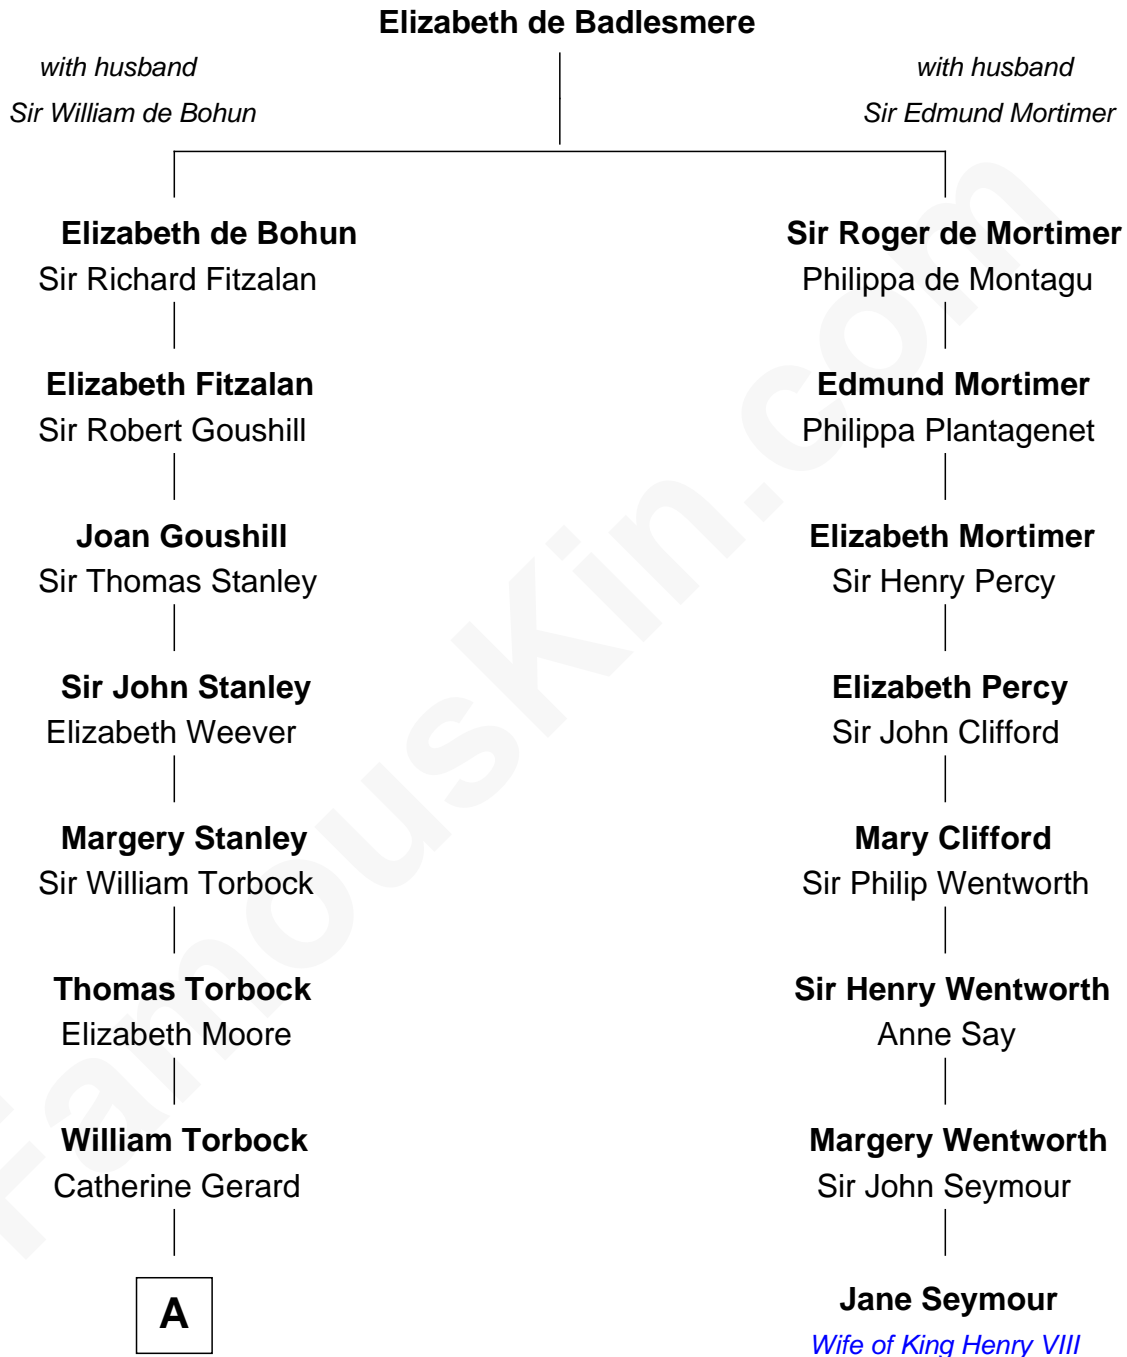

FamousKin.com
Relationship Chart of
Charles Goldsborough
16th Governor of Maryland

7th cousin 7 times removed of
Jane Seymour
3rd Wife of King Henry VIII

A

—
Margaret Torbock

Oliver Mainwaring

—
Mary Mainwaring

Benjamin Gill

—
Anna Maria Gill

James Neale

—
Henrietta Maria Neale

Col. Philemon Lloyd

—
Anna Maria Lloyd

Richard Tilghman

—
William Tilghman

Margaret Lloyd

—
Anna Maria Tilghman

Charles Goldsborough

—
Charles Goldsborough

16th Governor of Maryland