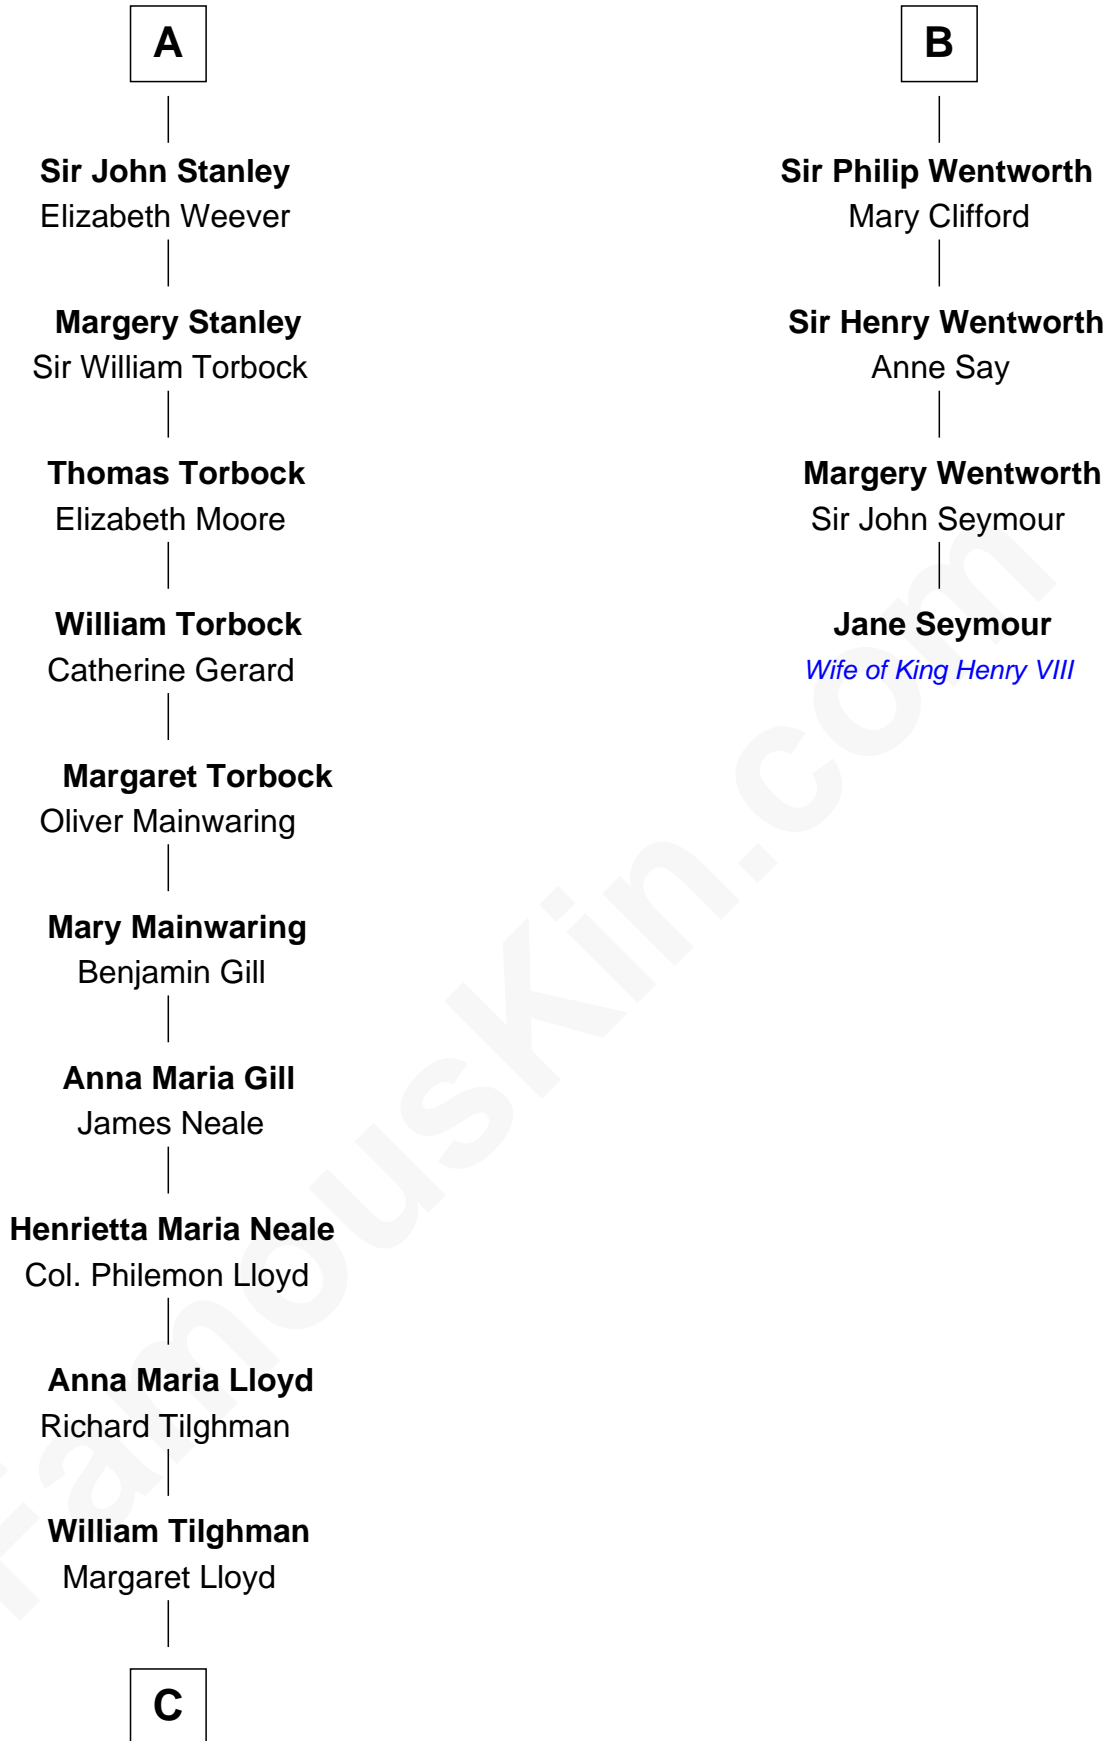

FamousKin.com
Relationship Chart of
Charles Goldsborough
16th Governor of Maryland

10th cousin 8 times removed of

Jane Seymour
3rd Wife of King Henry VIII

C

—
Anna Maria Tilghman
Charles Goldsborough

—
Charles Goldsborough
16th Governor of Maryland