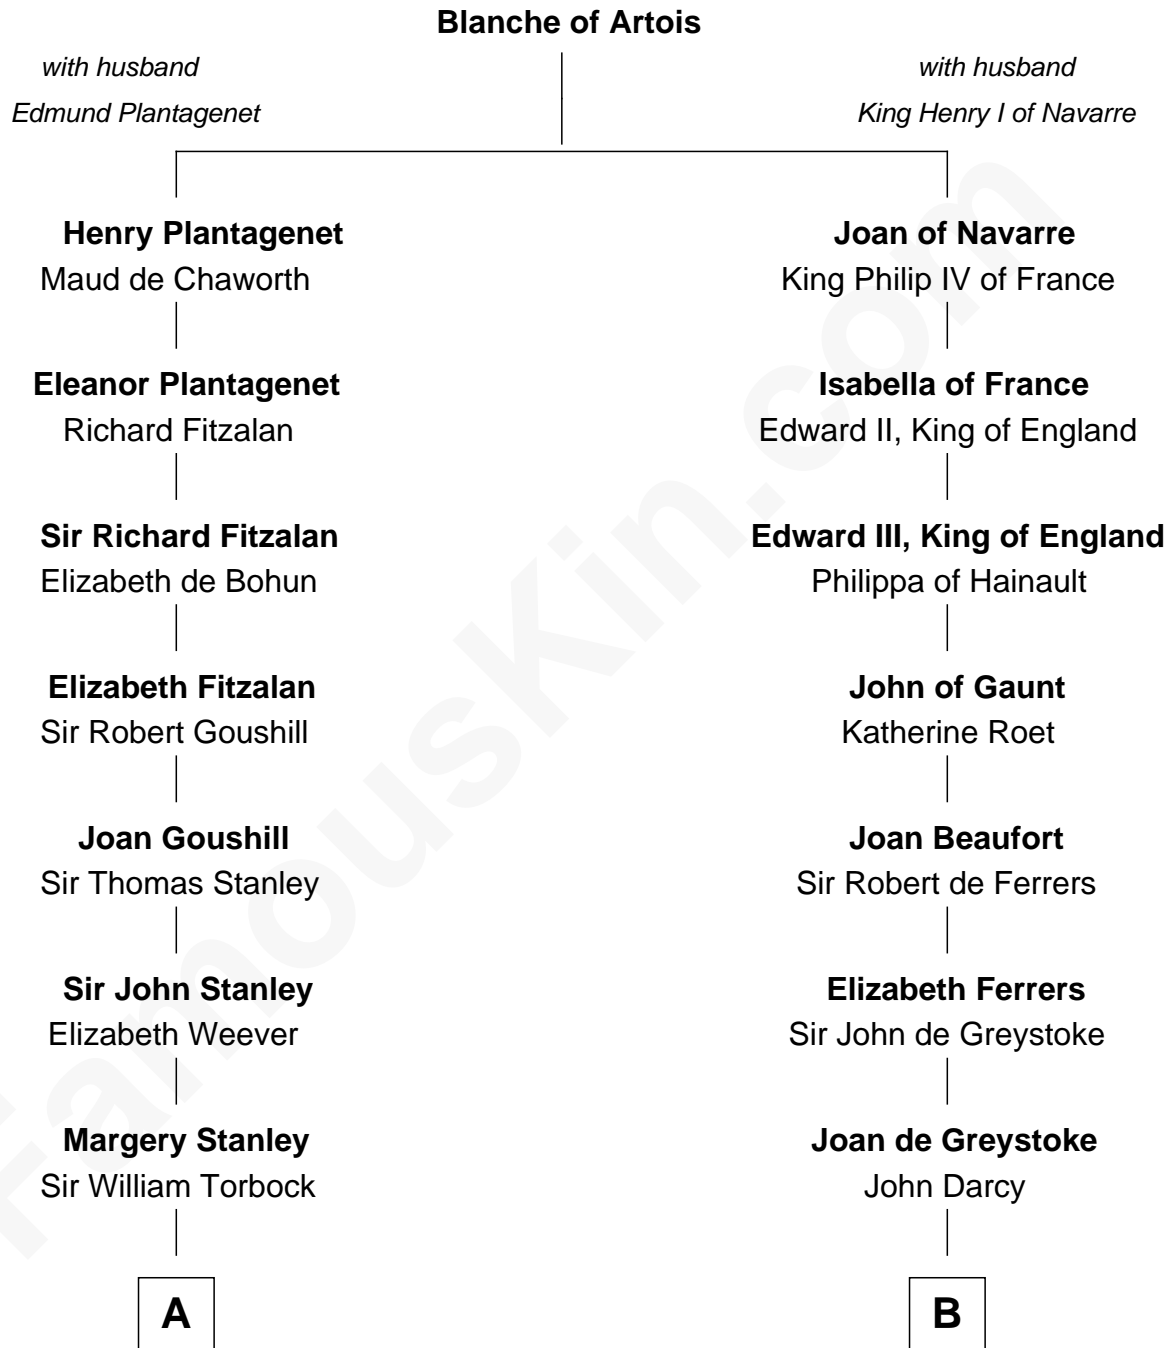

FamousKin.com
Relationship Chart of
Charles Goldsborough
16th Governor of Maryland

16th cousin 4 times removed of
Sir Arthur Conan Doyle
Author, "Sherlock Holmes"

C

William Pack
Catherine Scott

Catherine Pack
William Foley