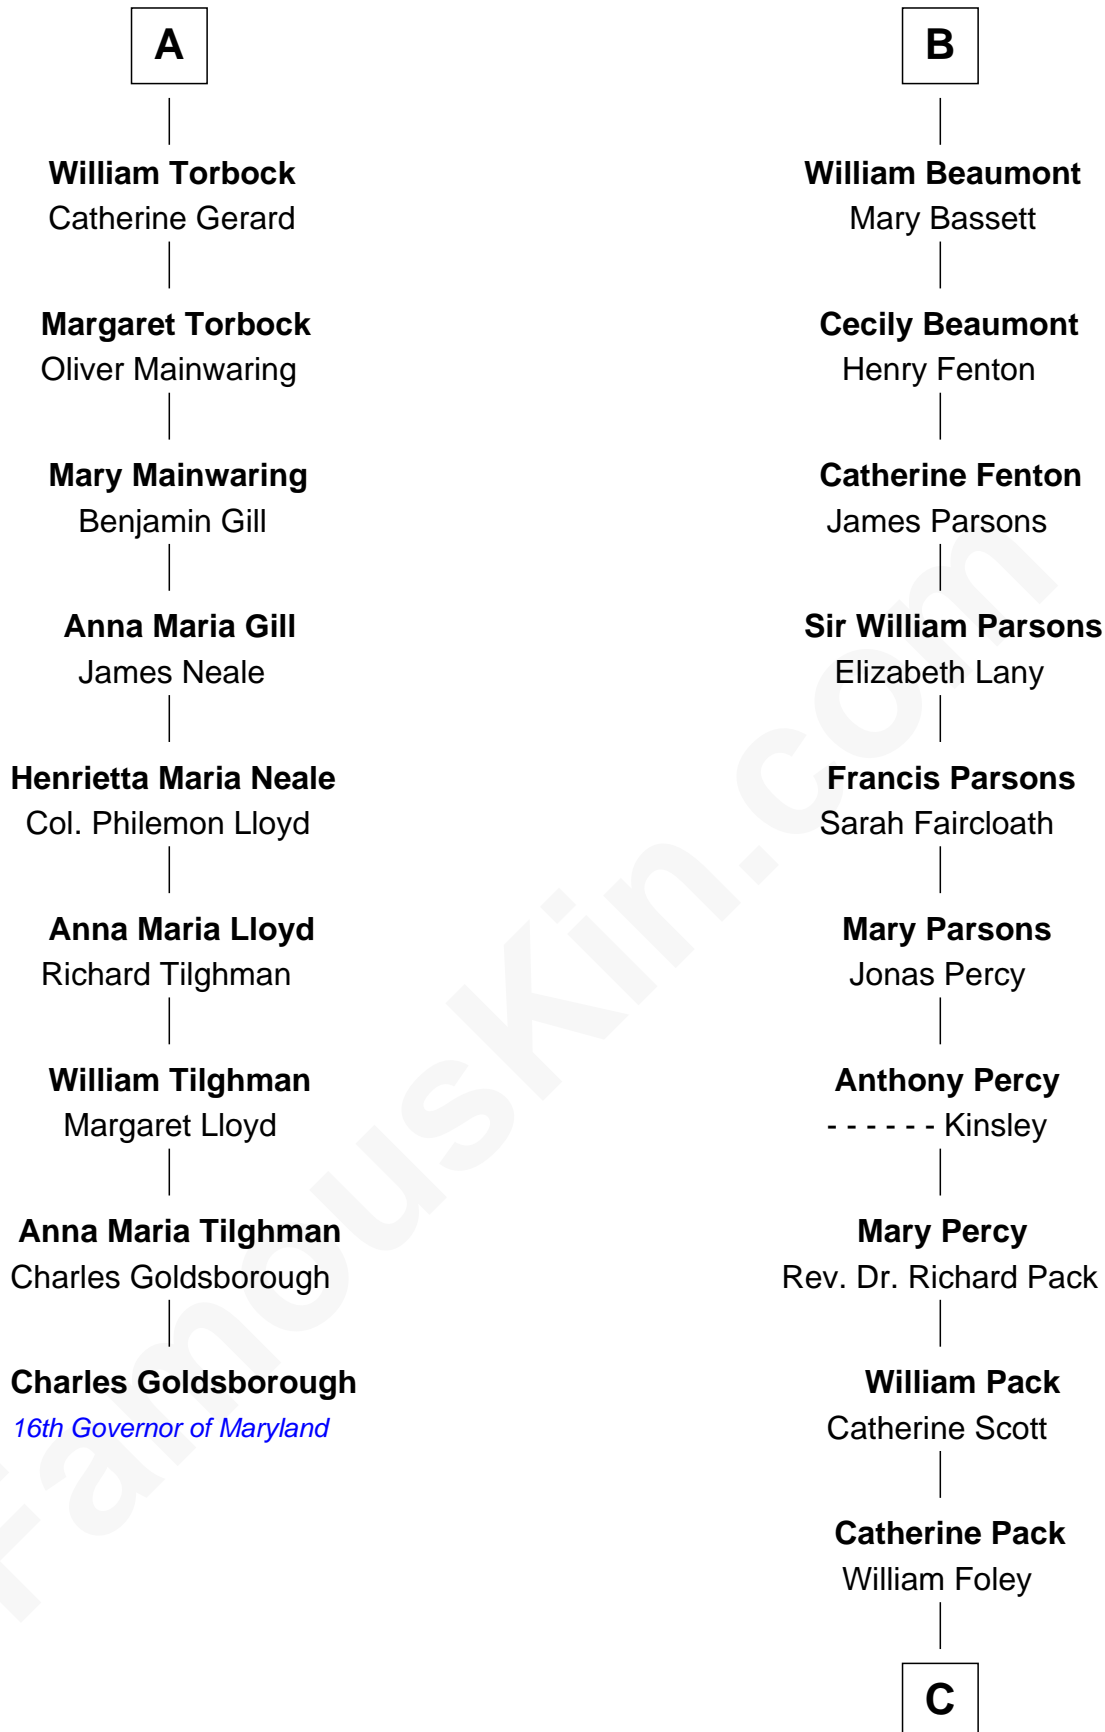

FamousKin.com
Relationship Chart of
Charles Goldsborough
16th Governor of Maryland

15th cousin 3 times removed of
Sir Arthur Conan Doyle
Author, "Sherlock Holmes"

C

Mary Josephine Elizabeth Foley

Charles Altamont Doyle

Sir Arthur Conan Doyle

Author, "Sherlock Holmes"

FamousKin.com