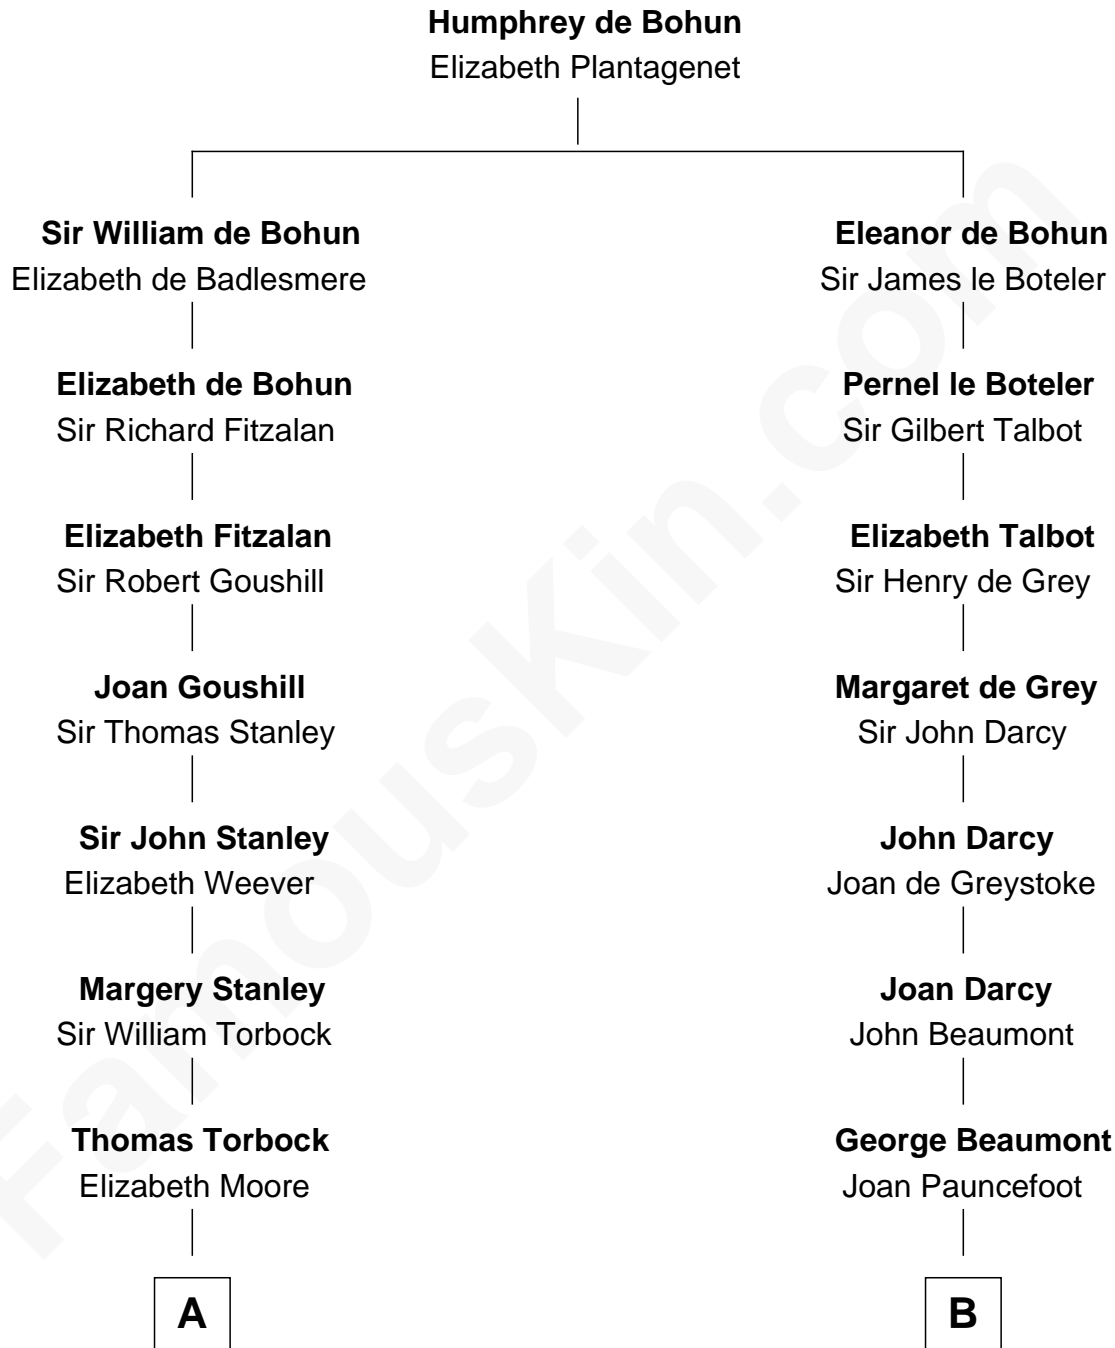

FamousKin.com
Relationship Chart of
Charles Goldsborough
16th Governor of Maryland

15th cousin 3 times removed of
Sir Arthur Conan Doyle
Author, "Sherlock Holmes"

C

Mary Josephine Elizabeth Foley

Charles Altamont Doyle

Sir Arthur Conan Doyle

Author, "Sherlock Holmes"

FamousKin.com