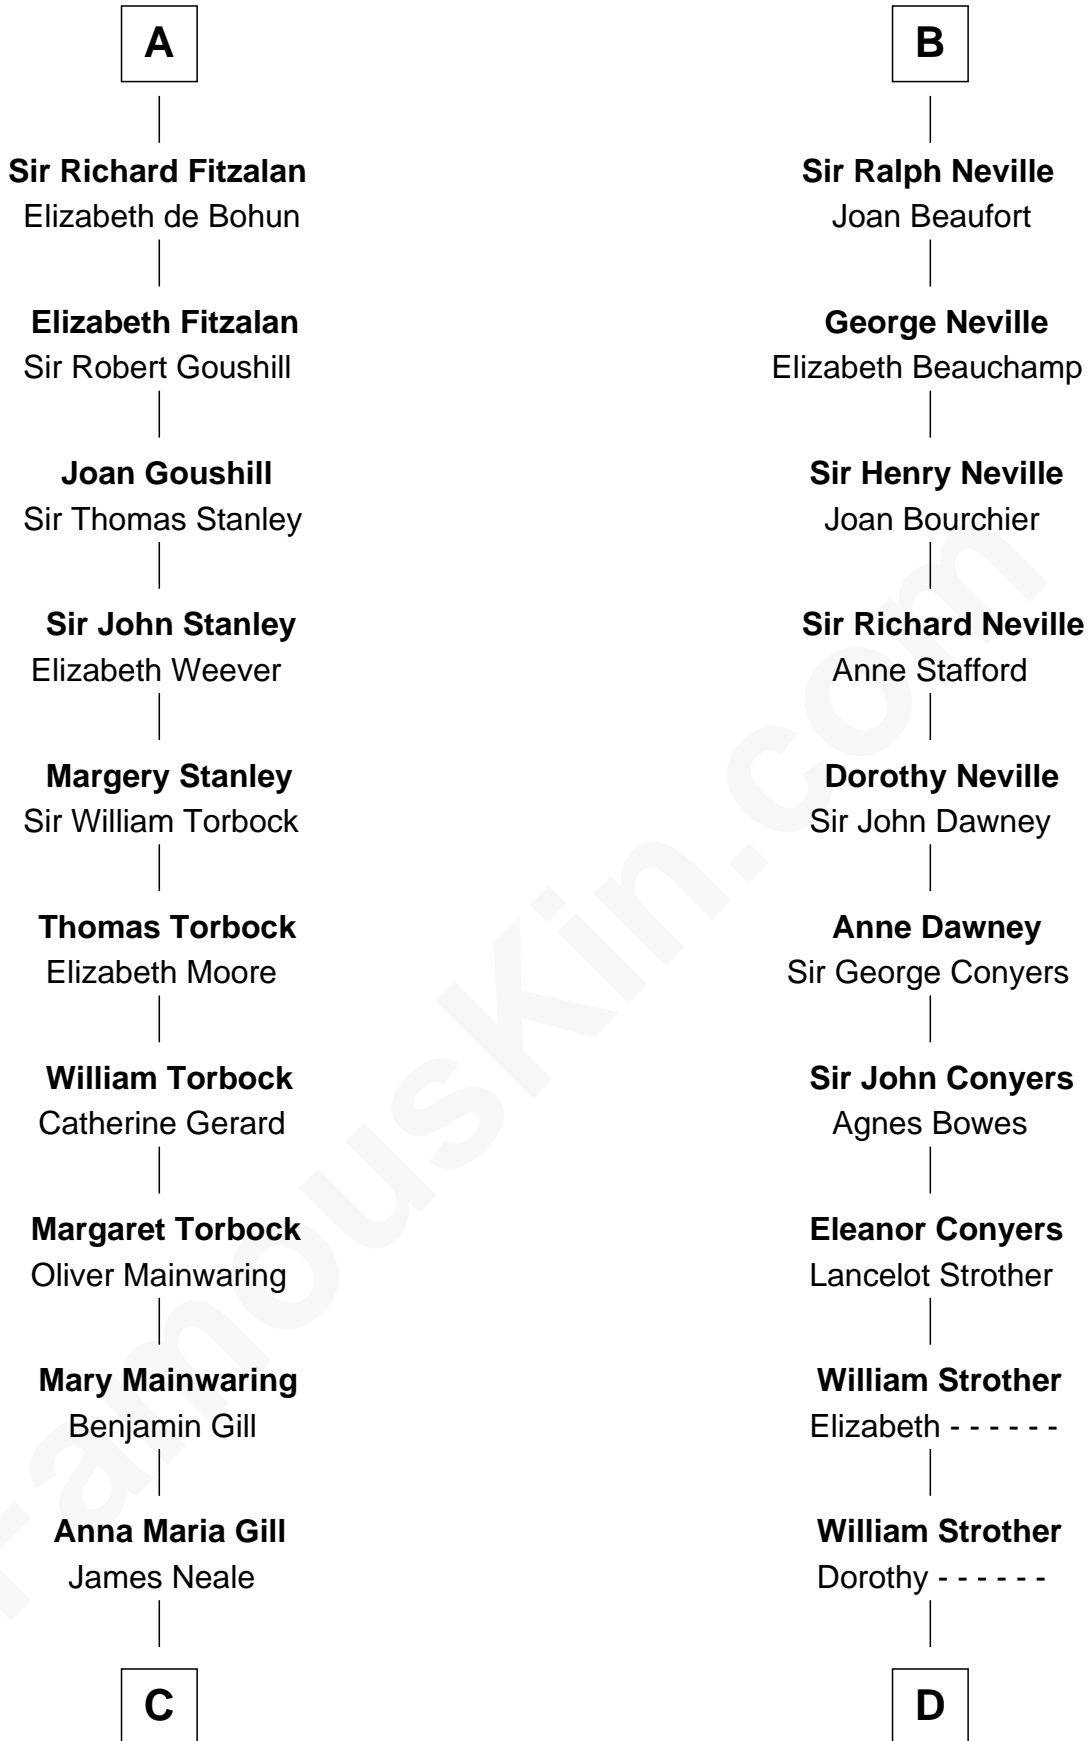

FamousKin.com

Relationship Chart of

Charles Goldsborough

16th Governor of Maryland

21st cousin of

Zachary Taylor

12th U.S. President

Roger Bigod
Juliana de Vere

C

Henrietta Maria Neale

Col. Philemon Lloyd

Anna Maria Lloyd

Richard Tilghman

William Tilghman

Margaret Lloyd

Anna Maria Tilghman