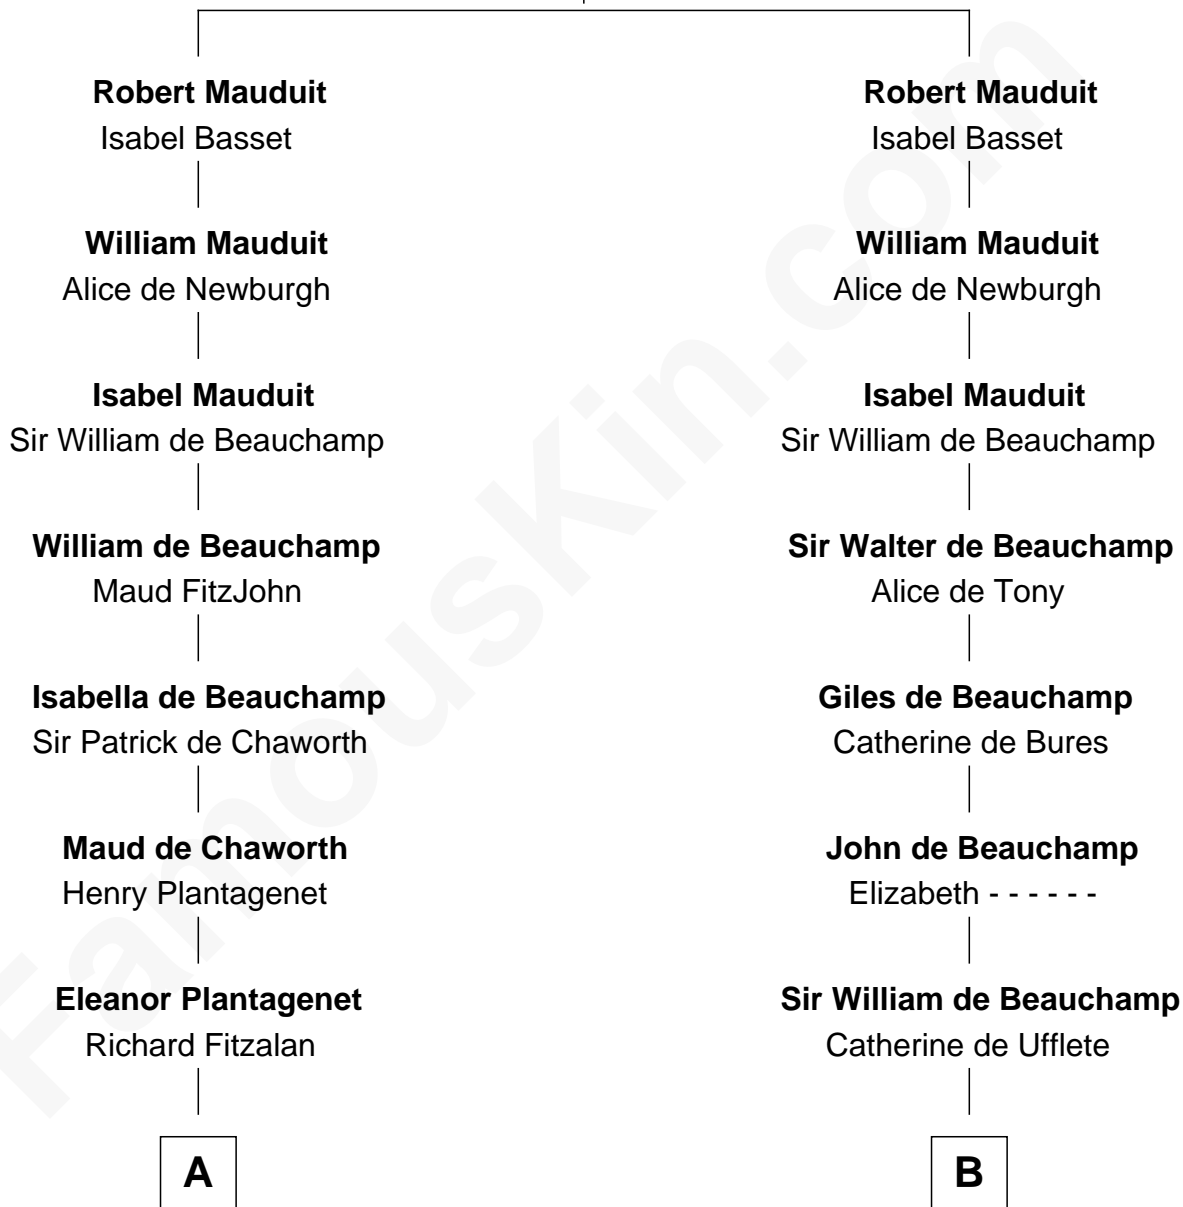

FamousKin.com

Relationship Chart of

Charles Goldsborough

16th Governor of Maryland

21st cousin of

Zachary Taylor

12th U.S. President

William Mauduit

Isabel de St. Liz

C

Henrietta Maria Neale

Col. Philemon Lloyd

Anna Maria Lloyd

Richard Tilghman

William Tilghman

Margaret Lloyd

Anna Maria Tilghman

Charles Goldsborough

Charles Goldsborough

16th Governor of Maryland

D

Margaret Thornton

William Strother

Francis Strother