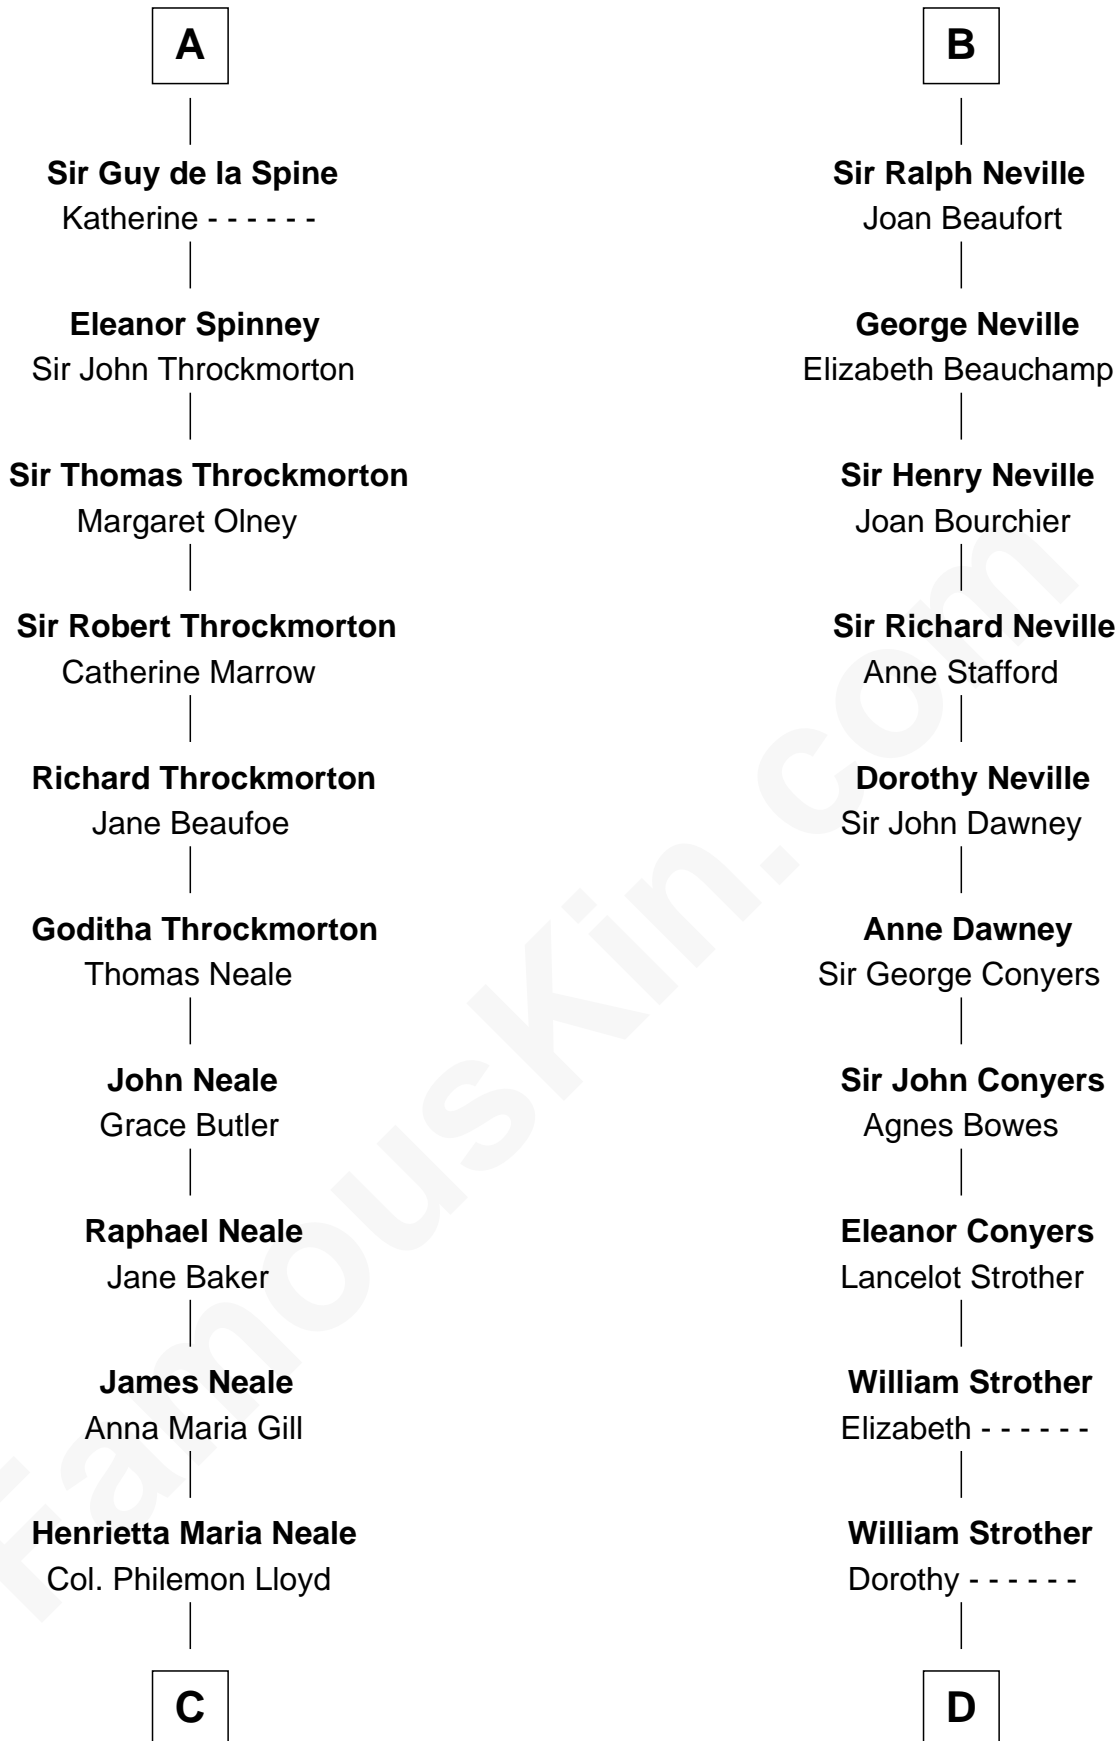

FamousKin.com
Relationship Chart of
Charles Goldsborough
16th Governor of Maryland

20th cousin 1 time removed of
Zachary Taylor
12th U.S. President

C

Anna Maria Lloyd

Richard Tilghman

William Tilghman

Margaret Lloyd

Anna Maria Tilghman

Charles Goldsborough

Charles Goldsborough

16th Governor of Maryland

D

William Strother

Margaret Thornton

Francis Strother

Susannah Dabney

William Strother

Sarah Bayly

Sarah Dabney Strother

Col. Richard Taylor

Zachary Taylor

12th U.S. President