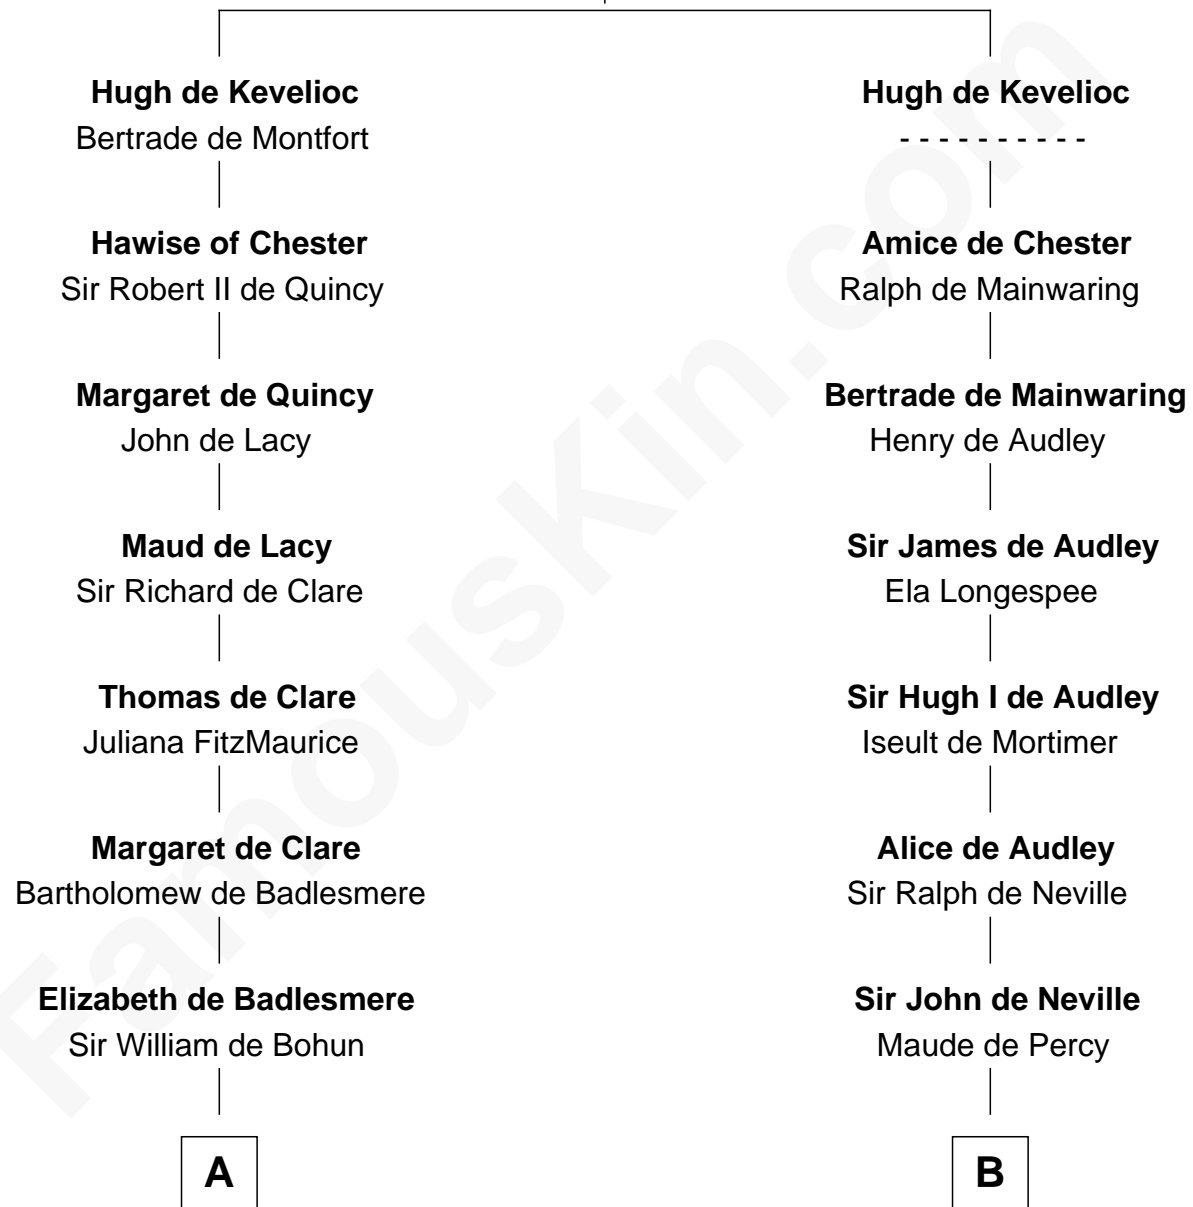

# FamousKin.com Relationship Chart of

**Charles Goldsborough**

*16th Governor of Maryland*

21st cousin of

**Zachary Taylor**

*12th U.S. President*

**Sir Ranulf de Gernons**

Maud of Gloucester

**C**

**Henrietta Maria Neale**

Col. Philemon Lloyd

**Anna Maria Lloyd**

Richard Tilghman

**William Tilghman**

Margaret Lloyd

**Anna Maria Tilghman**

Charles Goldsborough

**Charles Goldsborough**

*16th Governor of Maryland*

**D**

**William Strother**

Margaret Thornton

**Francis Strother**

Susannah Dabney

**William Strother**

Sarah Bayly

**Sarah Dabney Strother**

Col. Richard Taylor

**Zachary Taylor**

*12th U.S. President*