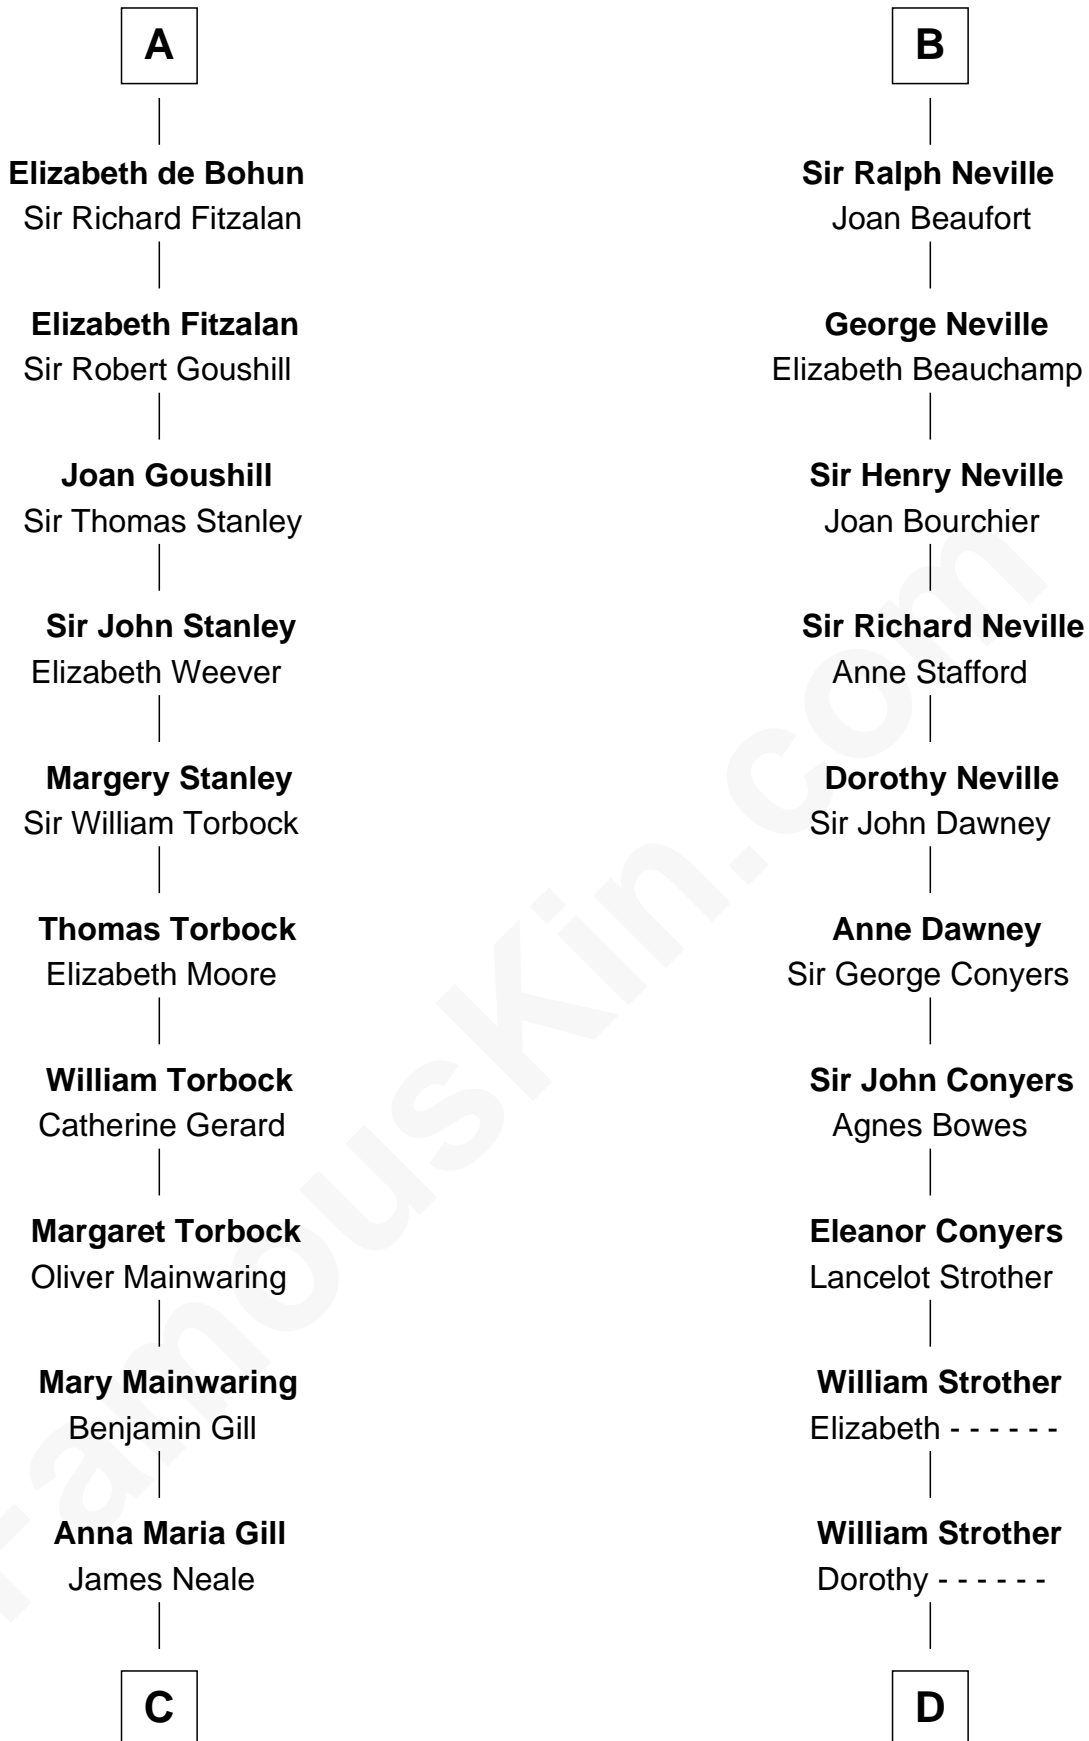

# FamousKin.com Relationship Chart of

**Charles Goldsborough**

*16th Governor of Maryland*

21st cousin of

**Zachary Taylor**

*12th U.S. President*

**Sir Ranulf de Gernons**

Maud of Gloucester

**C**

**Henrietta Maria Neale**

Col. Philemon Lloyd

**Anna Maria Lloyd**

Richard Tilghman

**William Tilghman**

Margaret Lloyd

**Anna Maria Tilghman**

Charles Goldsborough

**Charles Goldsborough**

*16th Governor of Maryland*

**D**

**William Strother**

Margaret Thornton

**Francis Strother**

Susannah Dabney