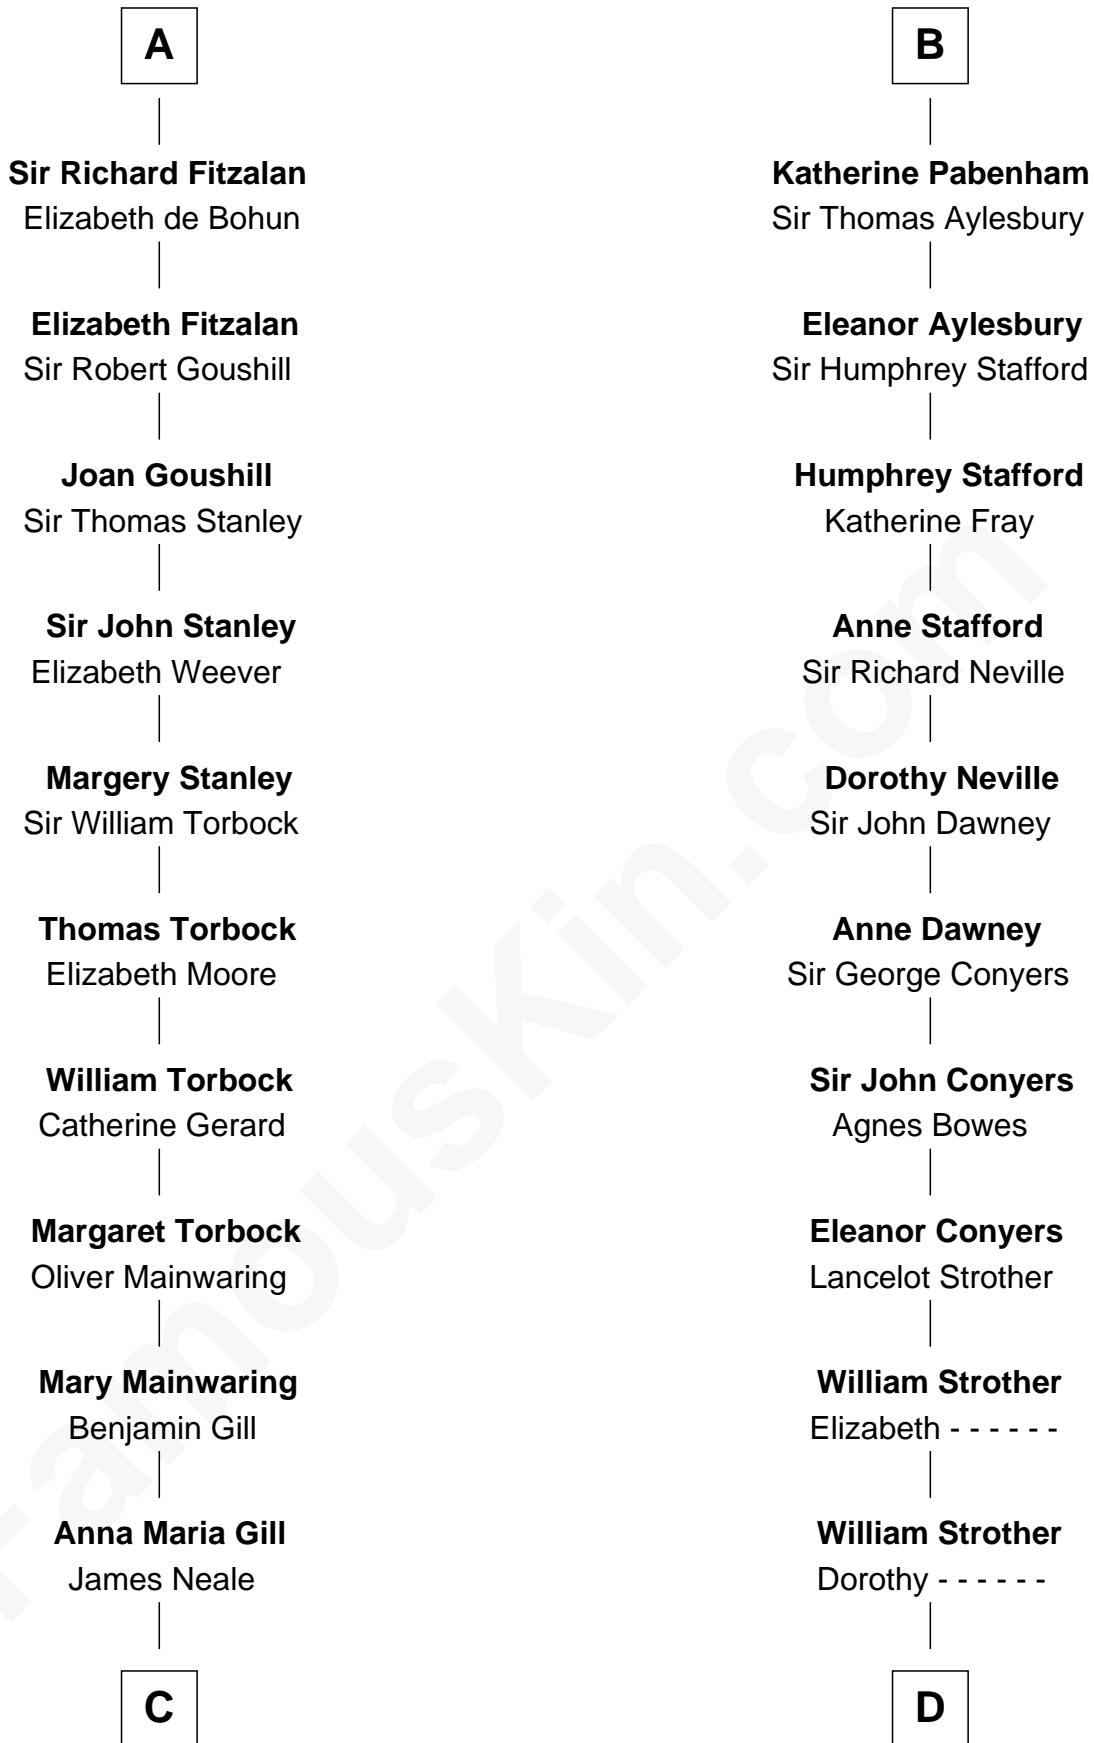

FamousKin.com
Relationship Chart of
Charles Goldsborough
16th Governor of Maryland

21st cousin of
Zachary Taylor
12th U.S. President

C

Henrietta Maria Neale

Col. Philemon Lloyd

Anna Maria Lloyd

Richard Tilghman

William Tilghman

Margaret Lloyd

Anna Maria Tilghman

Charles Goldsborough

Charles Goldsborough

16th Governor of Maryland

D

William Strother

Margaret Thornton

Francis Strother

Susannah Dabney

William Strother

Sarah Bayly

Sarah Dabney Strother

Col. Richard Taylor

Zachary Taylor

12th U.S. President