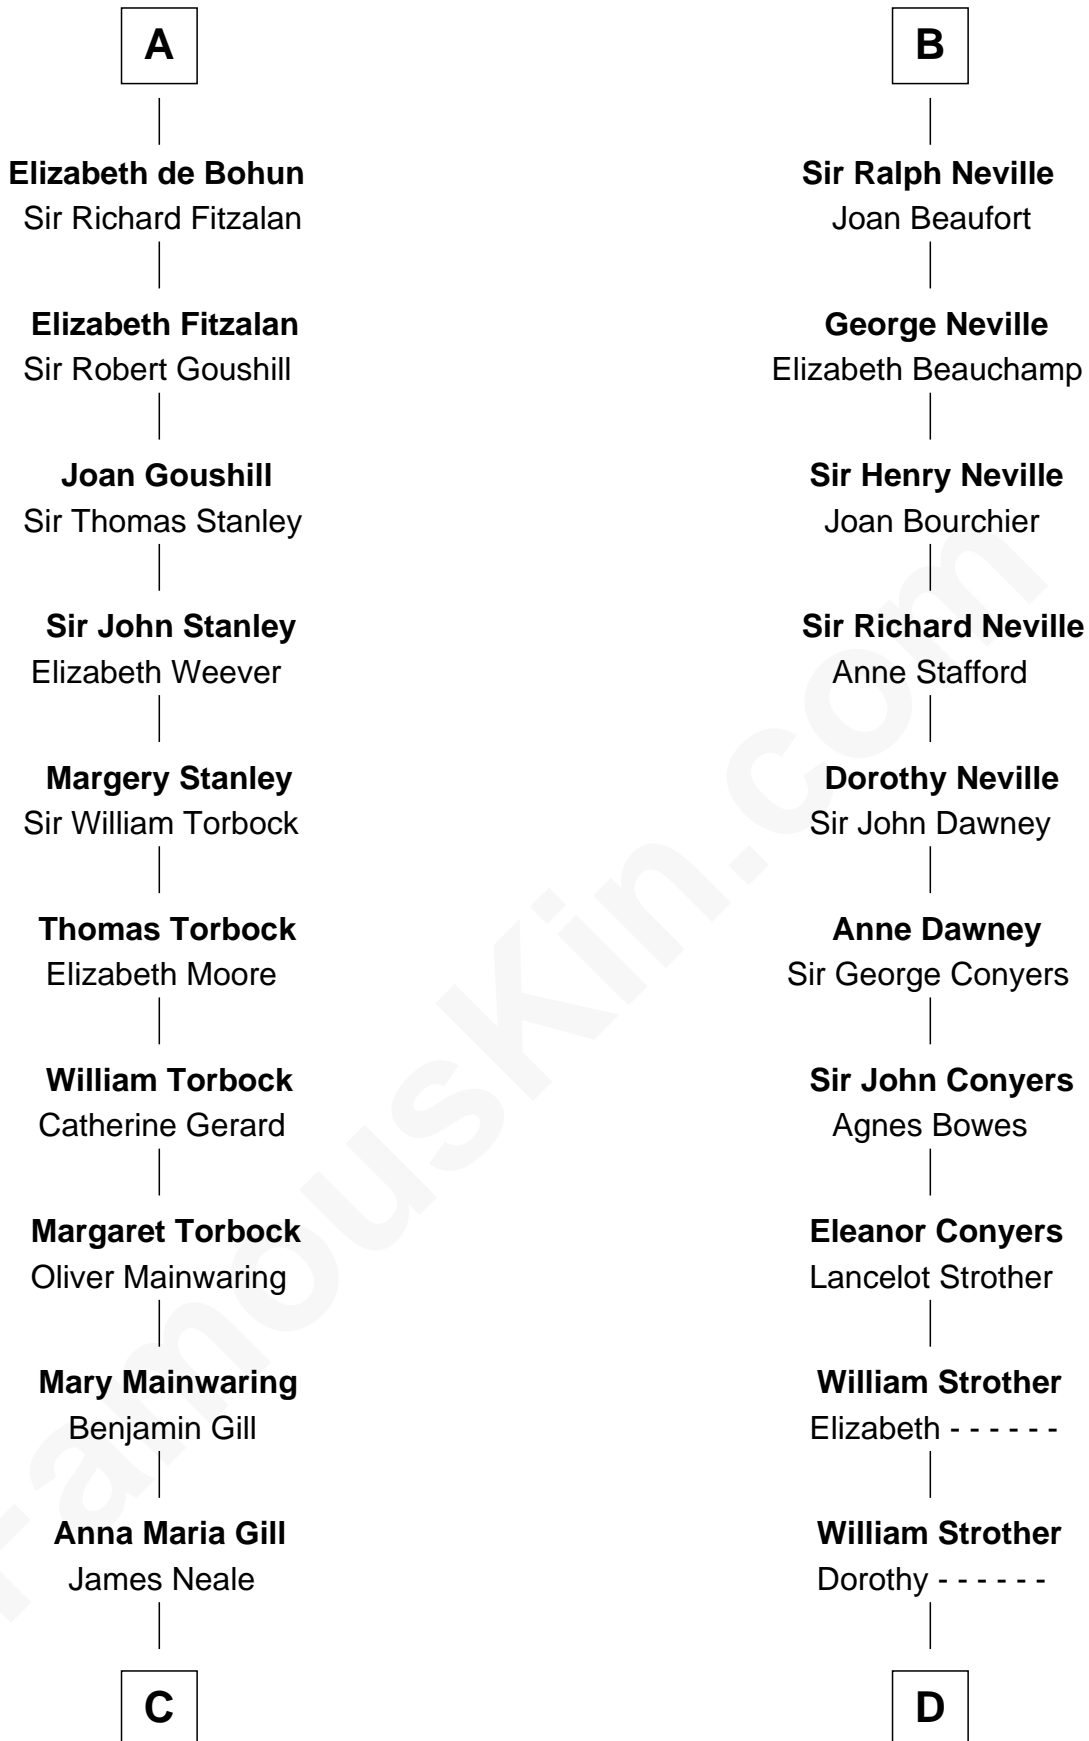

FamousKin.com Relationship Chart of

Charles Goldsborough

16th Governor of Maryland

21st cousin of

Zachary Taylor

12th U.S. President

C

Henrietta Maria Neale

Col. Philemon Lloyd

Anna Maria Lloyd

Richard Tilghman

William Tilghman

Margaret Lloyd

Anna Maria Tilghman

Charles Goldsborough

Charles Goldsborough

16th Governor of Maryland

D

William Strother

Margaret Thornton

Francis Strother

Susannah Dabney

William Strother

Sarah Bayly