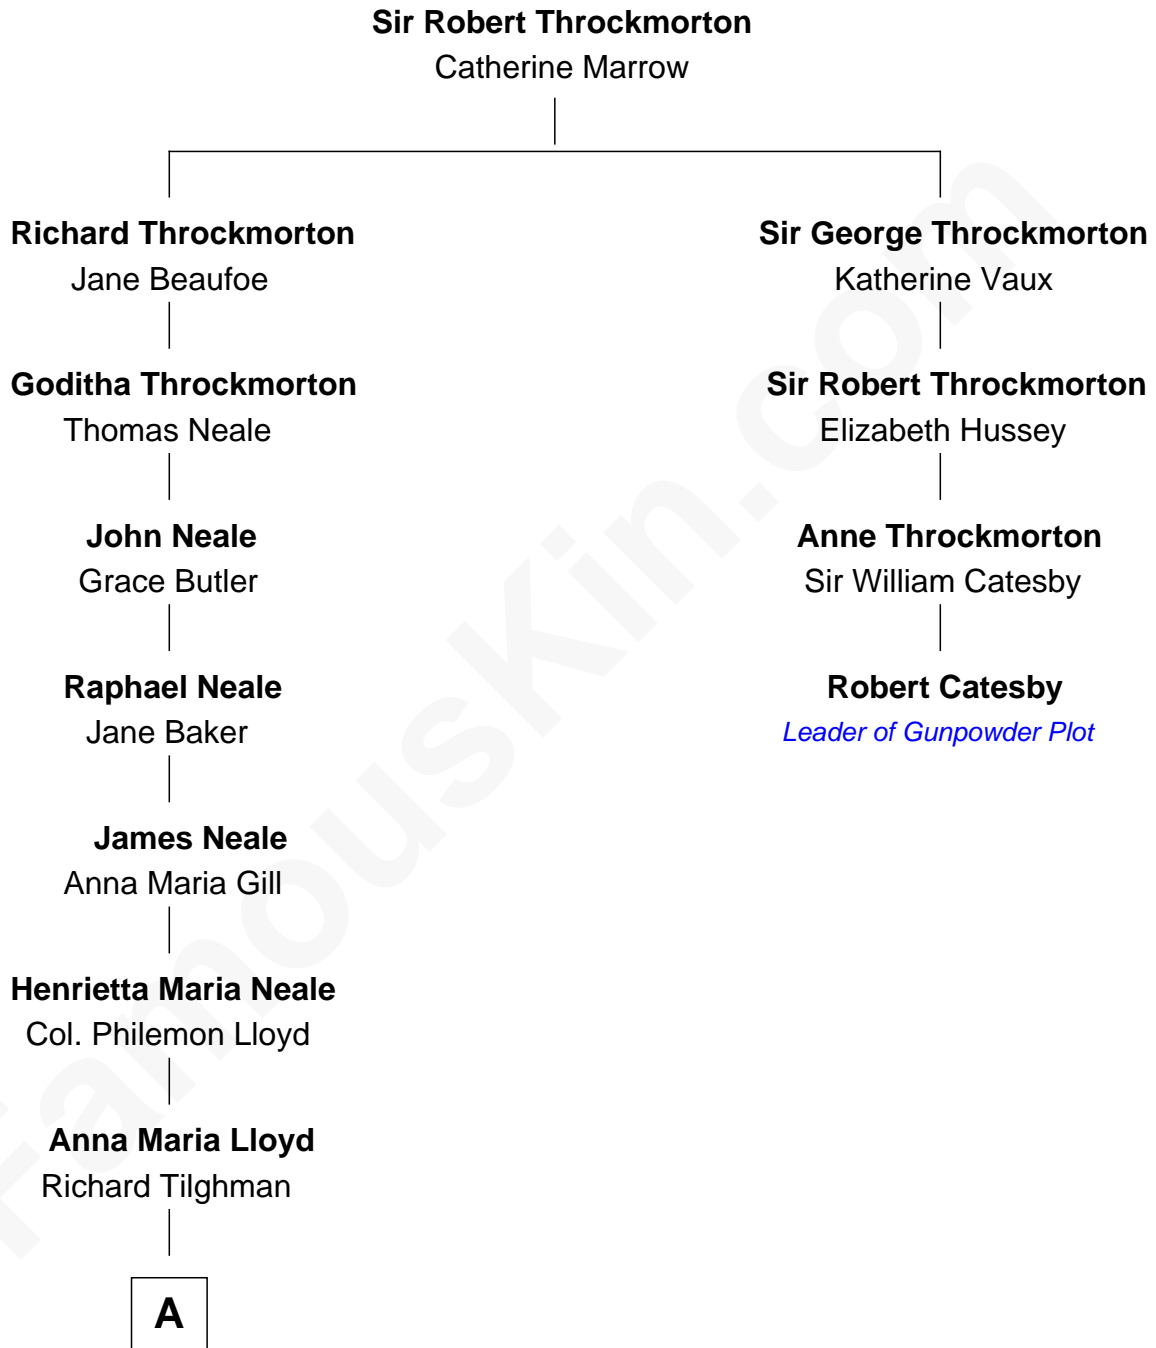

FamousKin.com
Relationship Chart of
Charles Goldsborough
 16th Governor of Maryland

3rd cousin 6 times removed of
Robert Catesby
 Leader of Gunpowder Plot

A

—
William Tilghman

Margaret Lloyd

—
Anna Maria Tilghman

Charles Goldsborough

—
Charles Goldsborough

16th Governor of Maryland

FamousKin.com