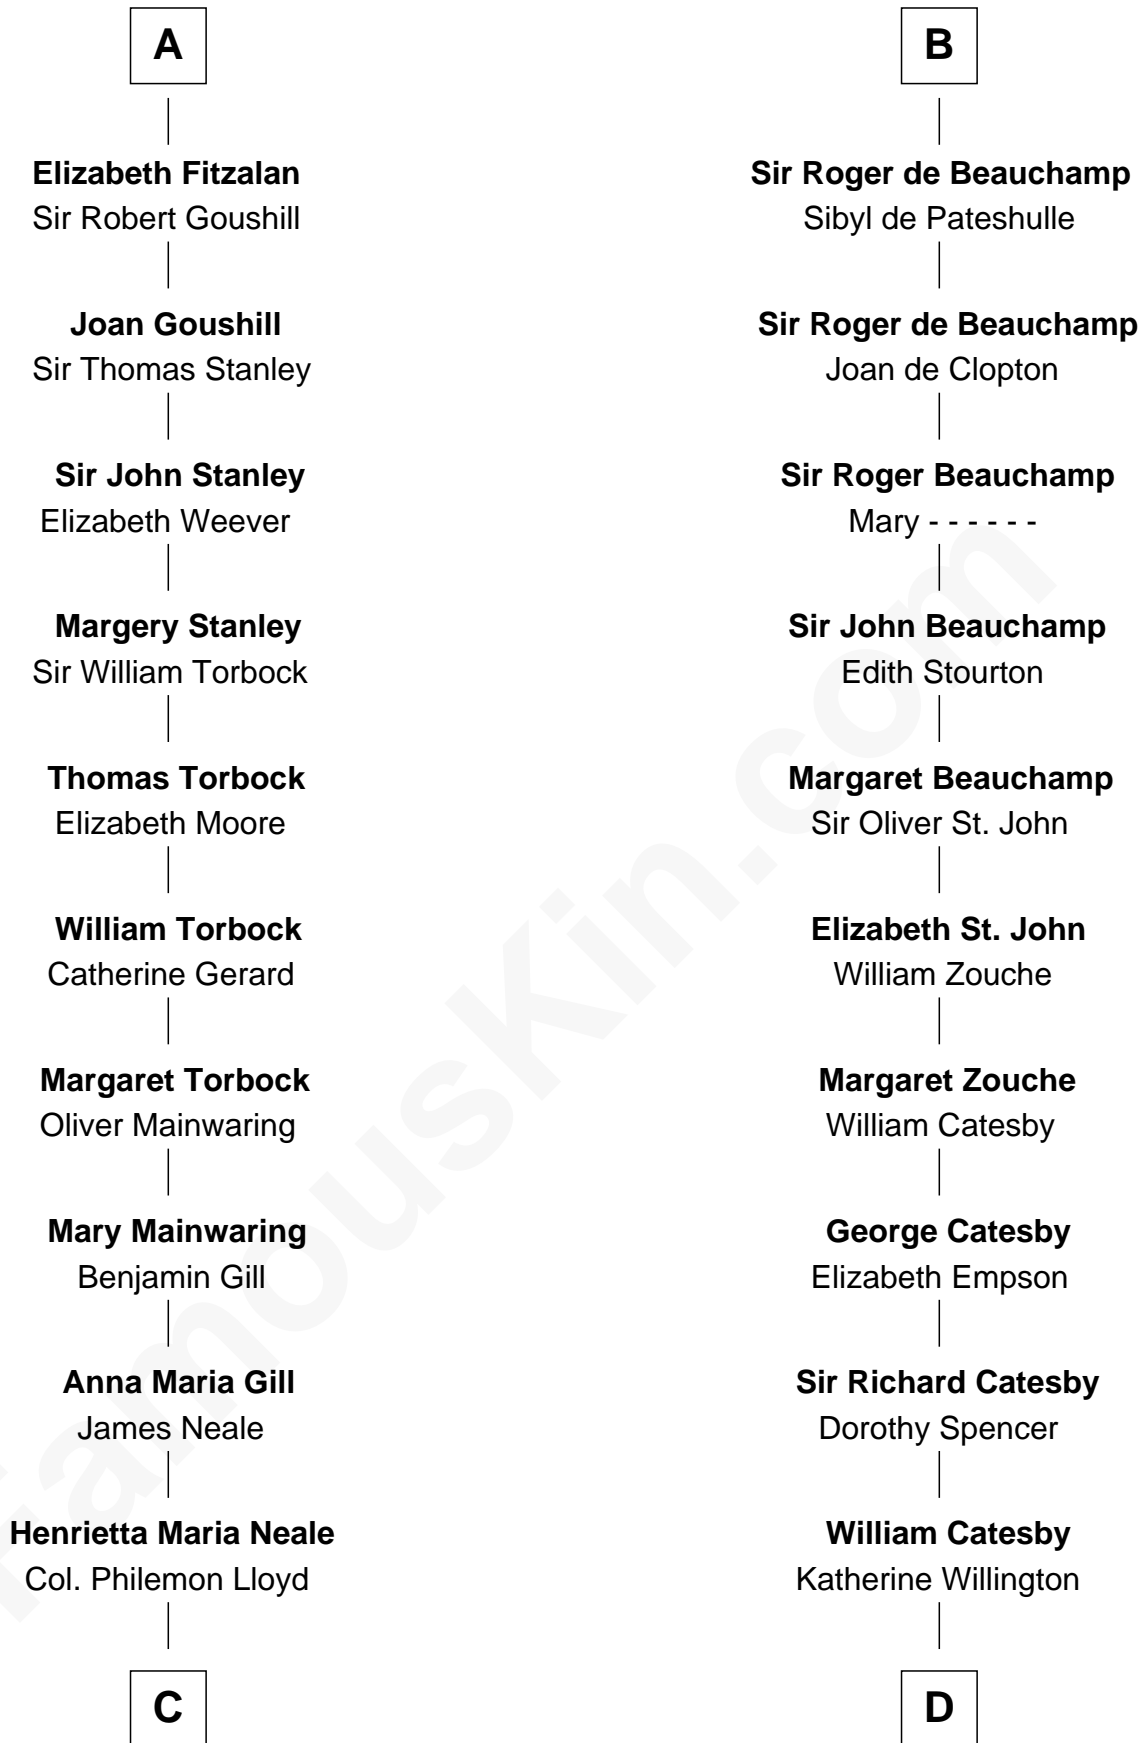

FamousKin.com
Relationship Chart of
Charles Goldsborough
16th Governor of Maryland

18th cousin 2 times removed of
Robert Catesby
Leader of Gunpowder Plot

C

Anna Maria Lloyd

Richard Tilghman

William Tilghman

Margaret Lloyd

Anna Maria Tilghman

Charles Goldsborough

Charles Goldsborough

16th Governor of Maryland

D

Sir William Catesby

Anne Throckmorton

Robert Catesby

Leader of Gunpowder Plot

FamousKin.com