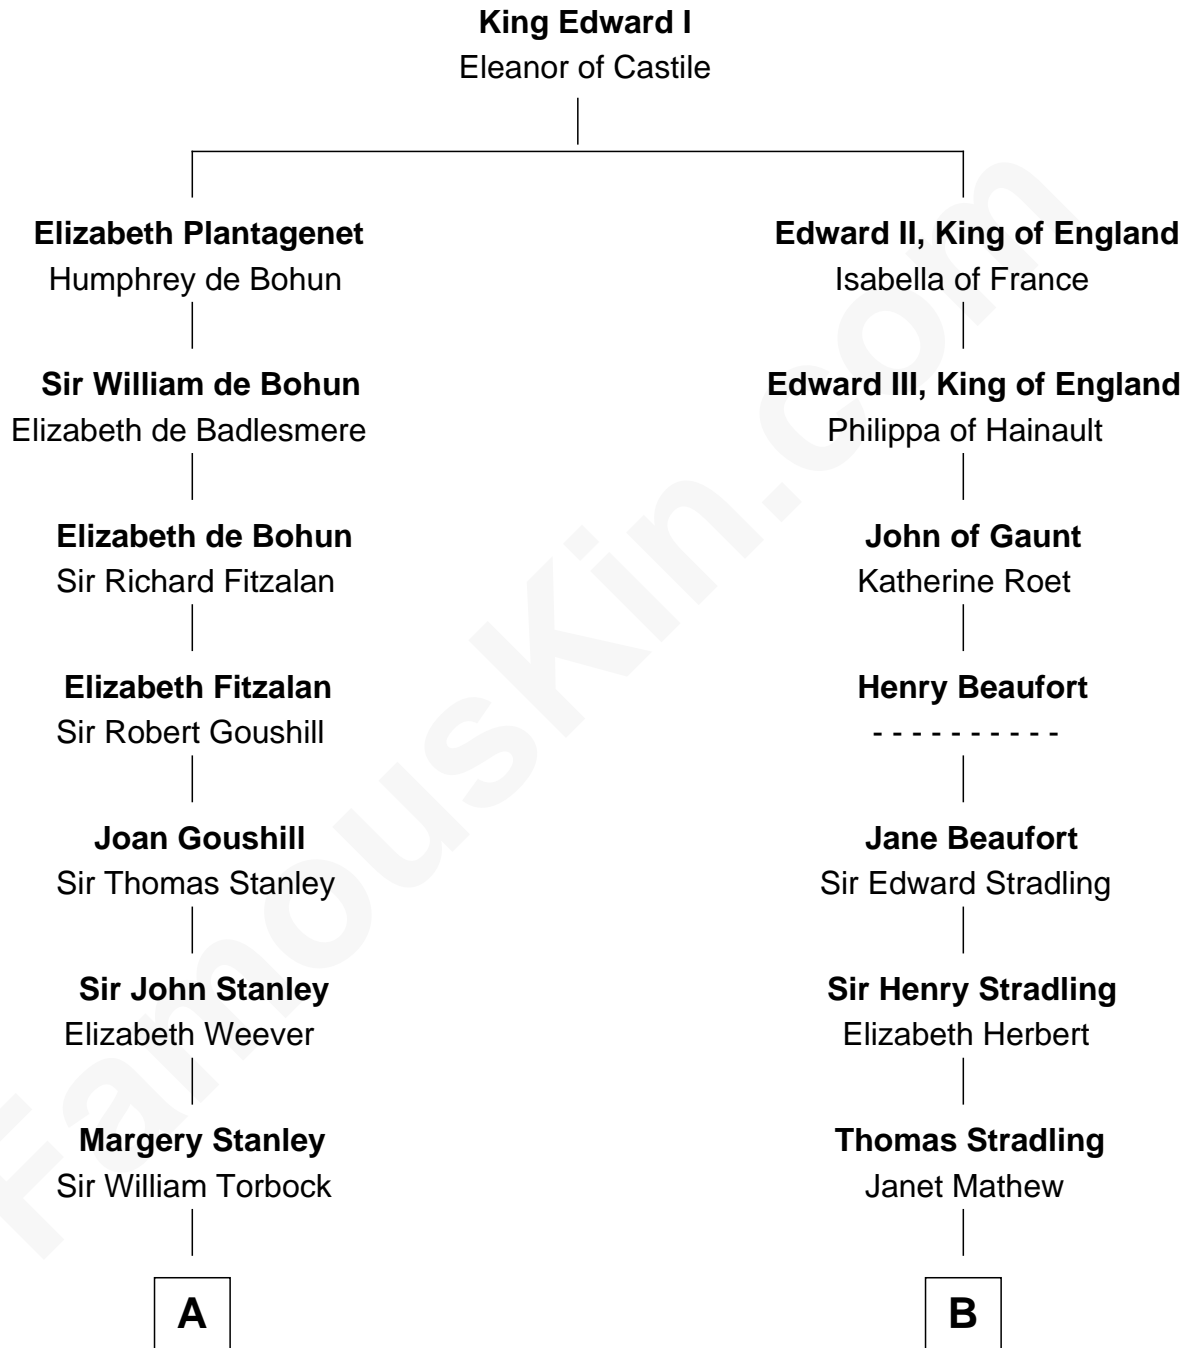

**FamousKin.com**  
**Relationship Chart of**  
**Charles Goldsborough**  
*16th Governor of Maryland*

**16th cousin 5 times removed of**  
**Harper Lee**  
*Author of To Kill a Mockingbird*

**C**

**Elizabeth Jane Lane**  
Theophilus Hunter Williams