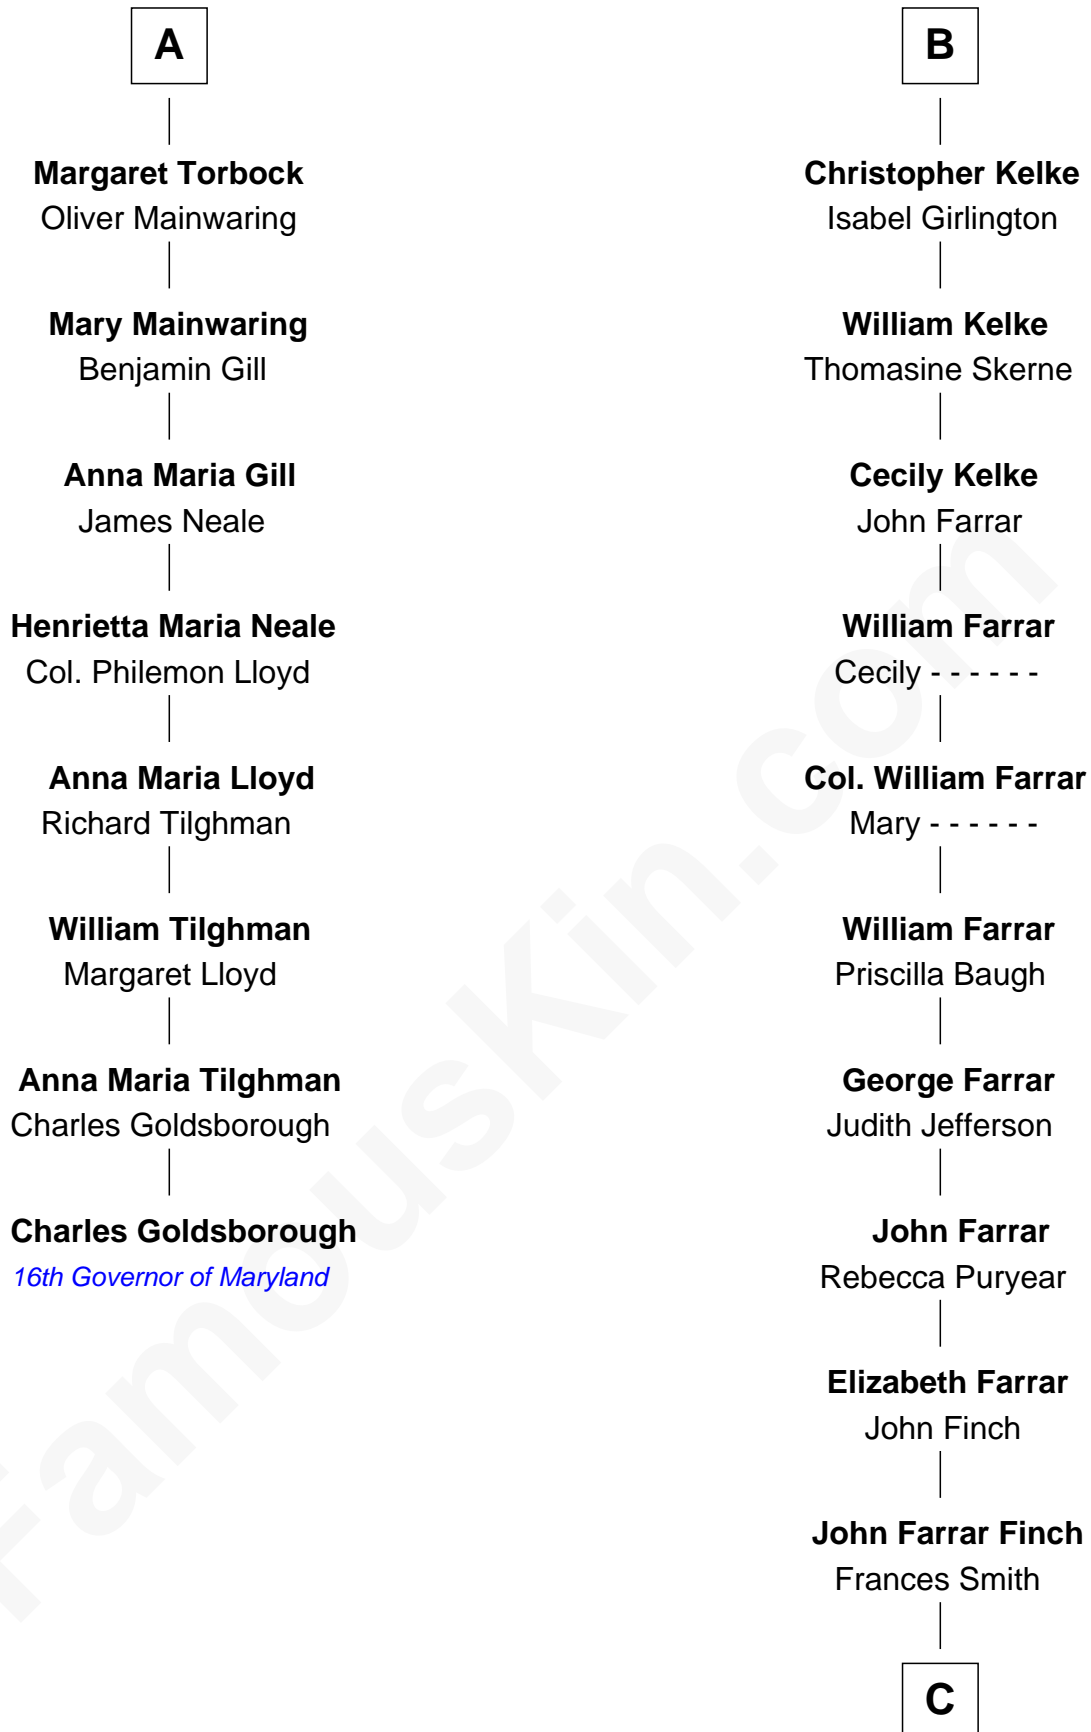

FamousKin.com
Relationship Chart of
Charles Goldsborough
16th Governor of Maryland

14th cousin 6 times removed of

Harper Lee
Author of To Kill a Mockingbird

C

John Robert Finch
Frances Cunningham

James Cunningham Finch
Ellen Rivers Williams

Frances Cunningham Finch
Amasa Coleman Lee

Harper Lee
Author of To Kill a Mockingbird

FamousKin.com