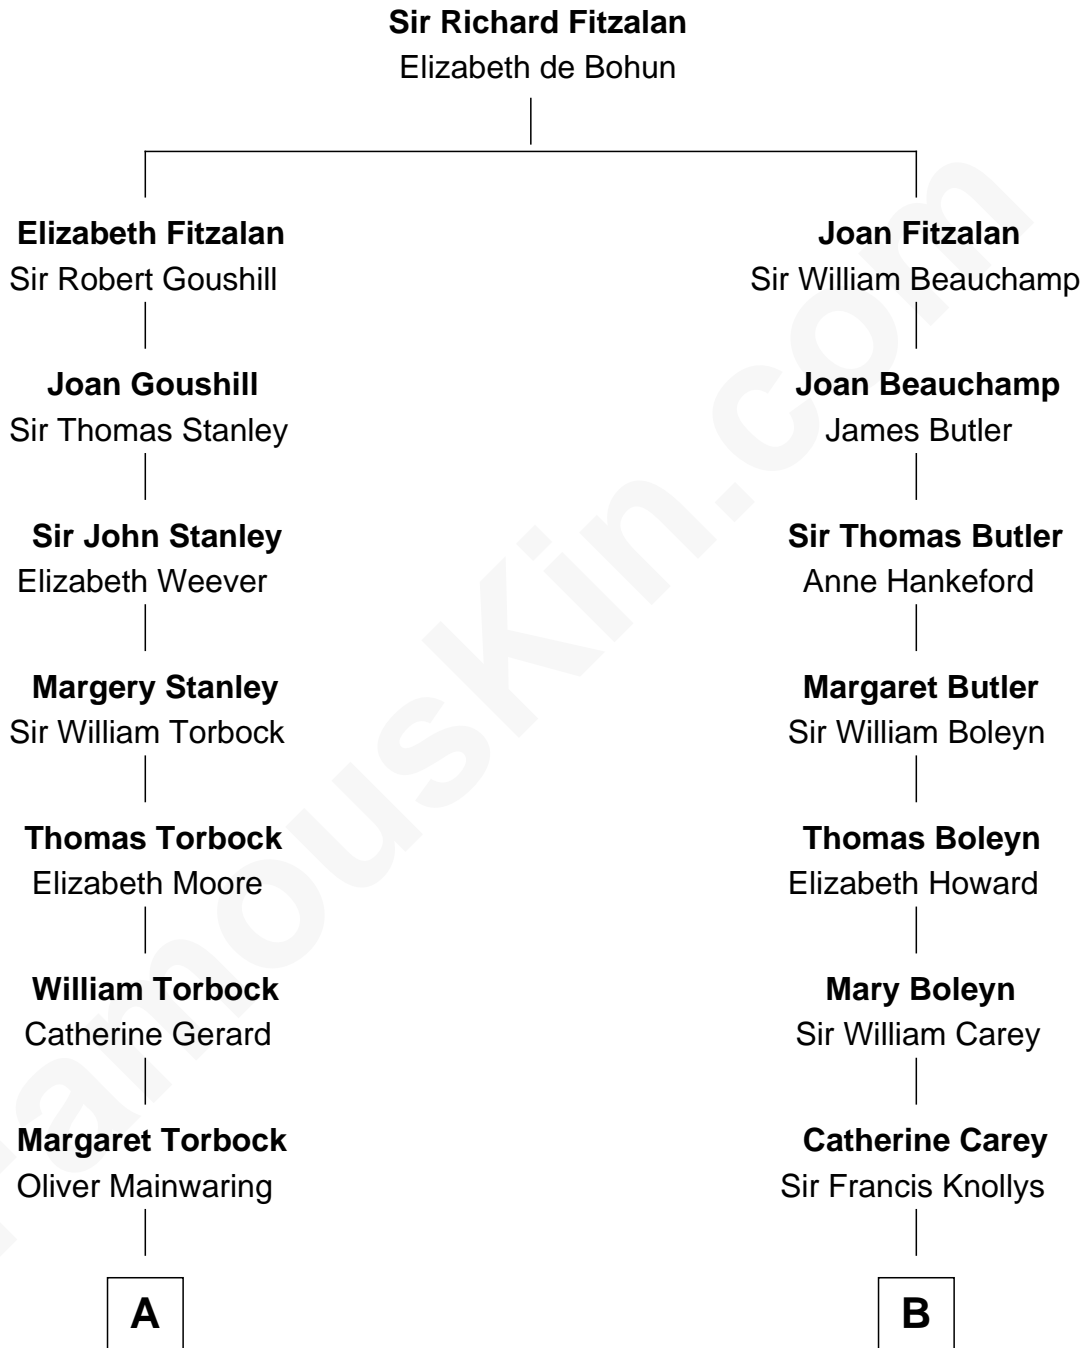

**FamousKin.com**  
**Relationship Chart of**  
**Charles Goldsborough**  
*16th Governor of Maryland*

**13th cousin 8 times removed of**  
**John Cena**  
*Movie Actor and WWE Pro Wrestler*

**C**

**Charles H. Nichols**

Martha Emma Dix

**Charles Nichols**

Julia Ellen Skelton

**Natalie Nichols**

Ulysses John Lupien

**Carol Frances Lupien**

John Joseph Cena

**John Cena**

*Actor and Pro Wrestler*