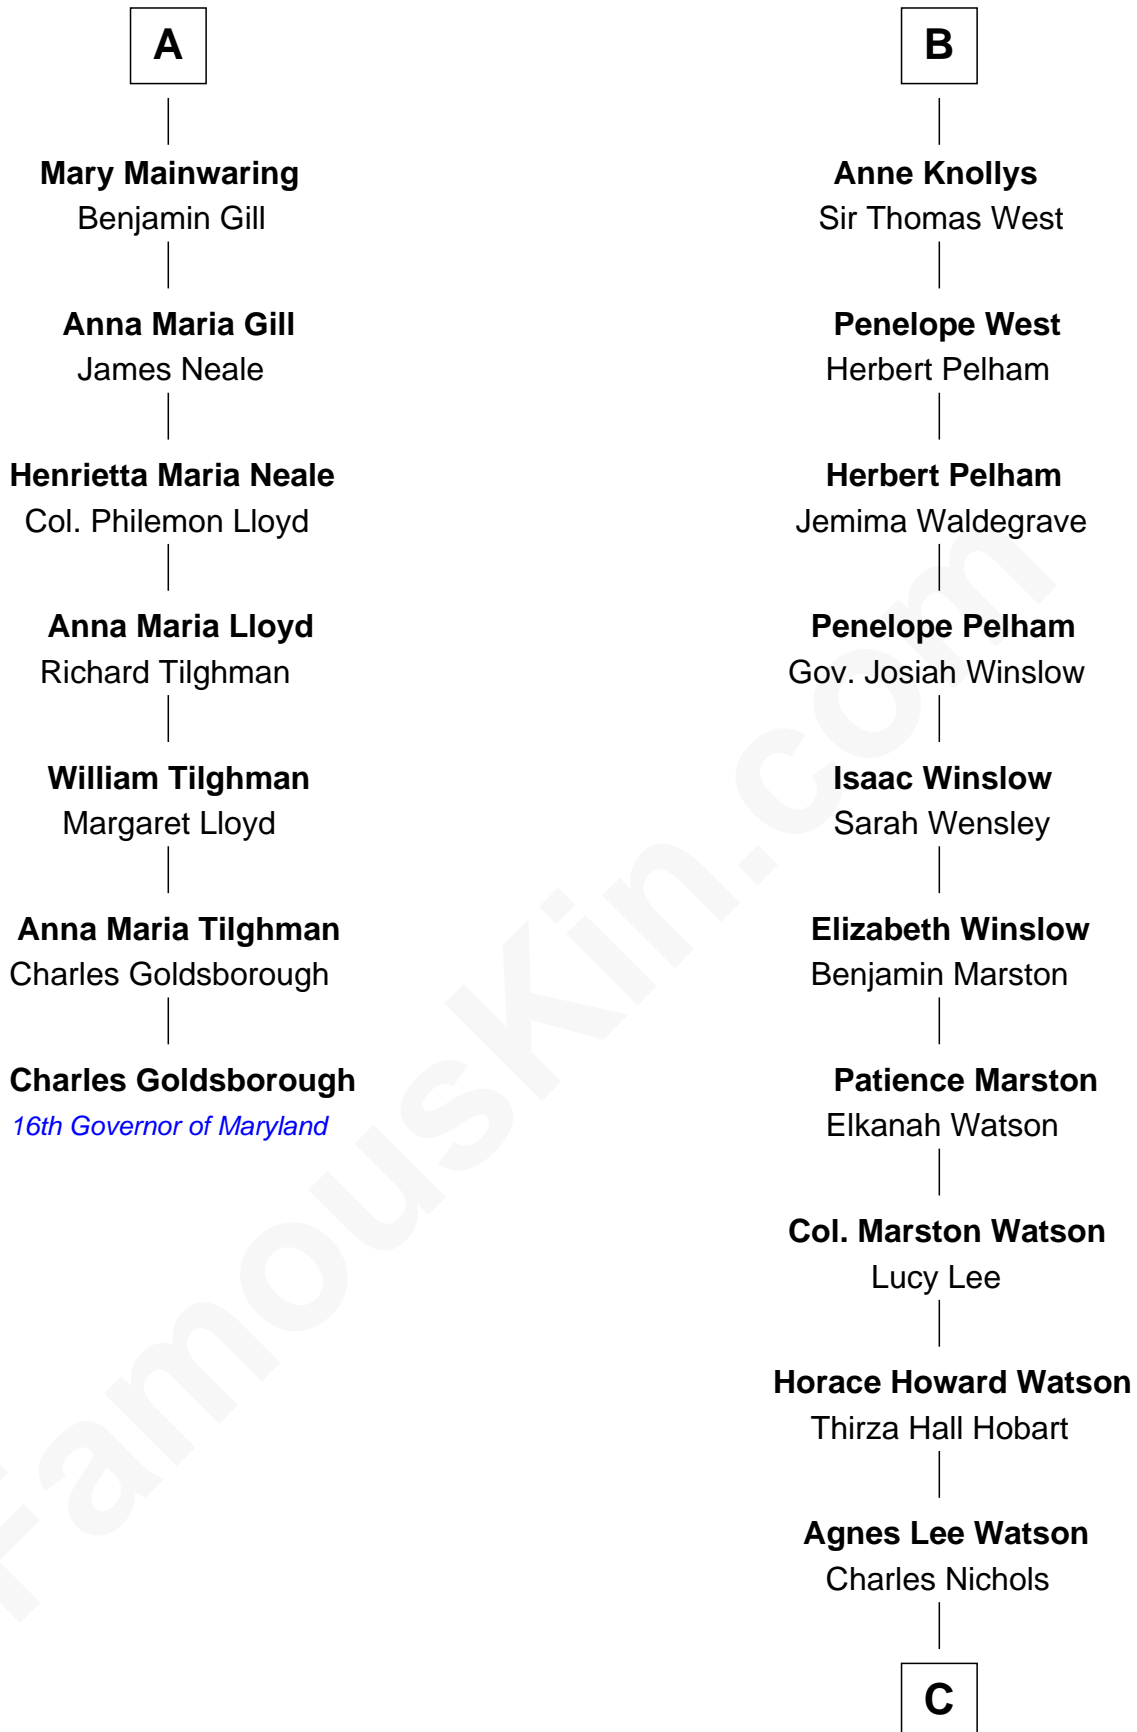

**FamousKin.com**  
**Relationship Chart of**  
**Charles Goldsborough**  
*16th Governor of Maryland*

**13th cousin 8 times removed of**  
**John Cena**  
*Movie Actor and WWE Pro Wrestler*

**C**

**Charles H. Nichols**

Martha Emma Dix

**Charles Nichols**

Julia Ellen Skelton

**Natalie Nichols**

Ulysses John Lupien

**Carol Frances Lupien**

John Joseph Cena

**John Cena**

*Actor and Pro Wrestler*