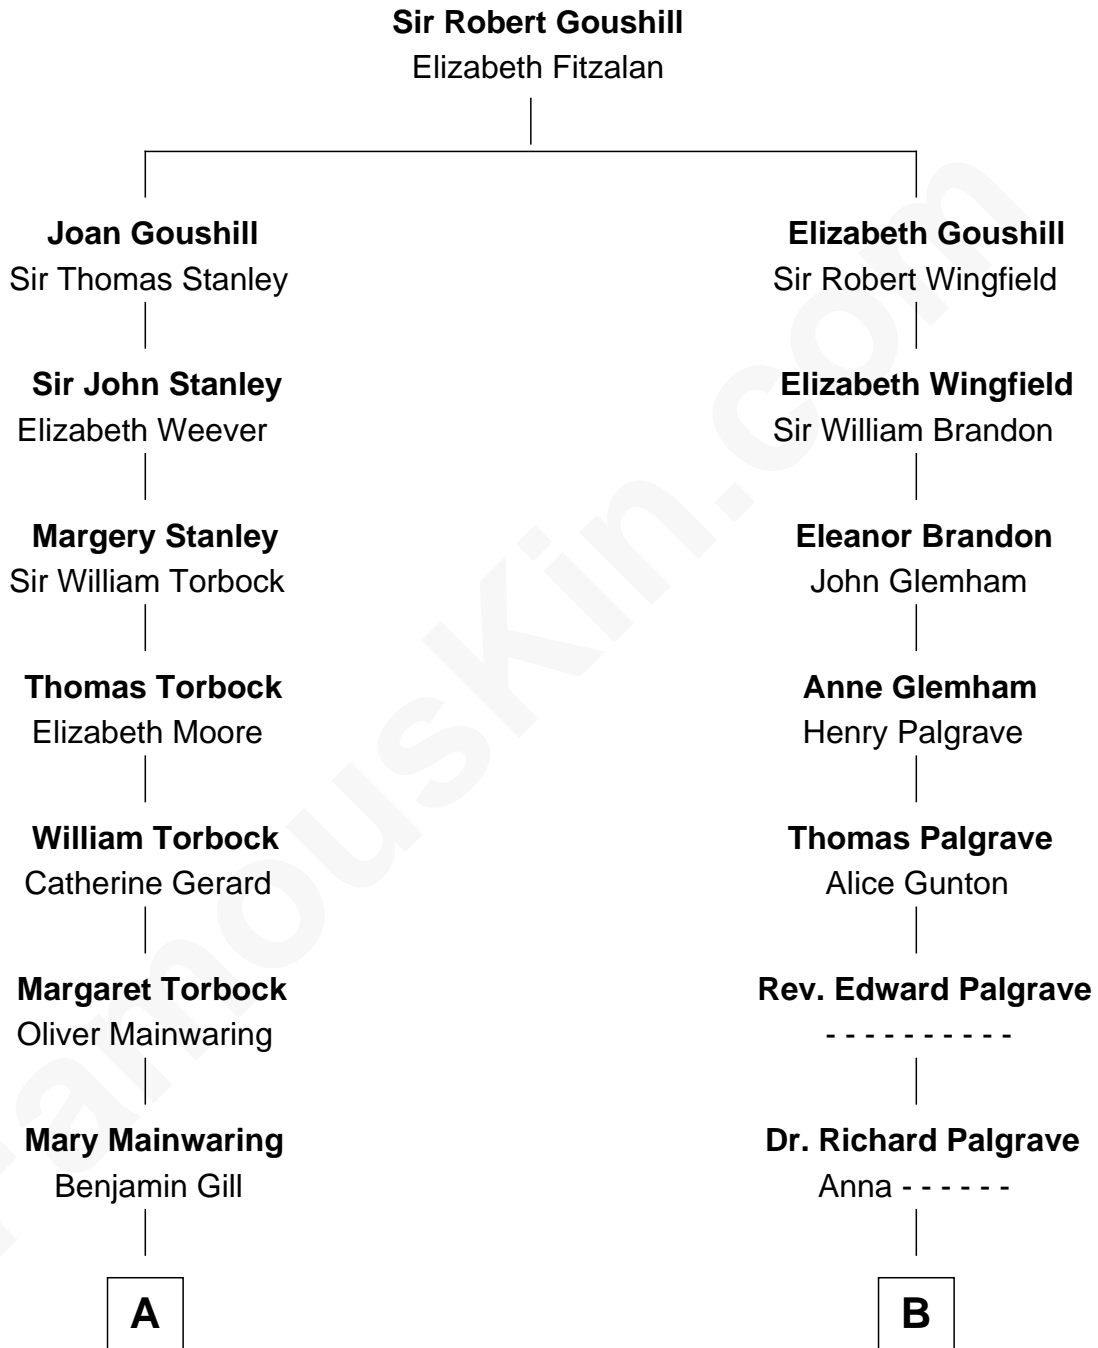

FamousKin.com
Relationship Chart of
Charles Goldsborough
16th Governor of Maryland

12th cousin 2 times removed of

J. A. Folger
Founder of Folger Coffee Company

A

Anna Maria Gill

James Neale

Henrietta Maria Neale

Col. Philemon Lloyd

Anna Maria Lloyd

Richard Tilghman

William Tilghman

Margaret Lloyd

Anna Maria Tilghman

Charles Goldsborough

Charles Goldsborough