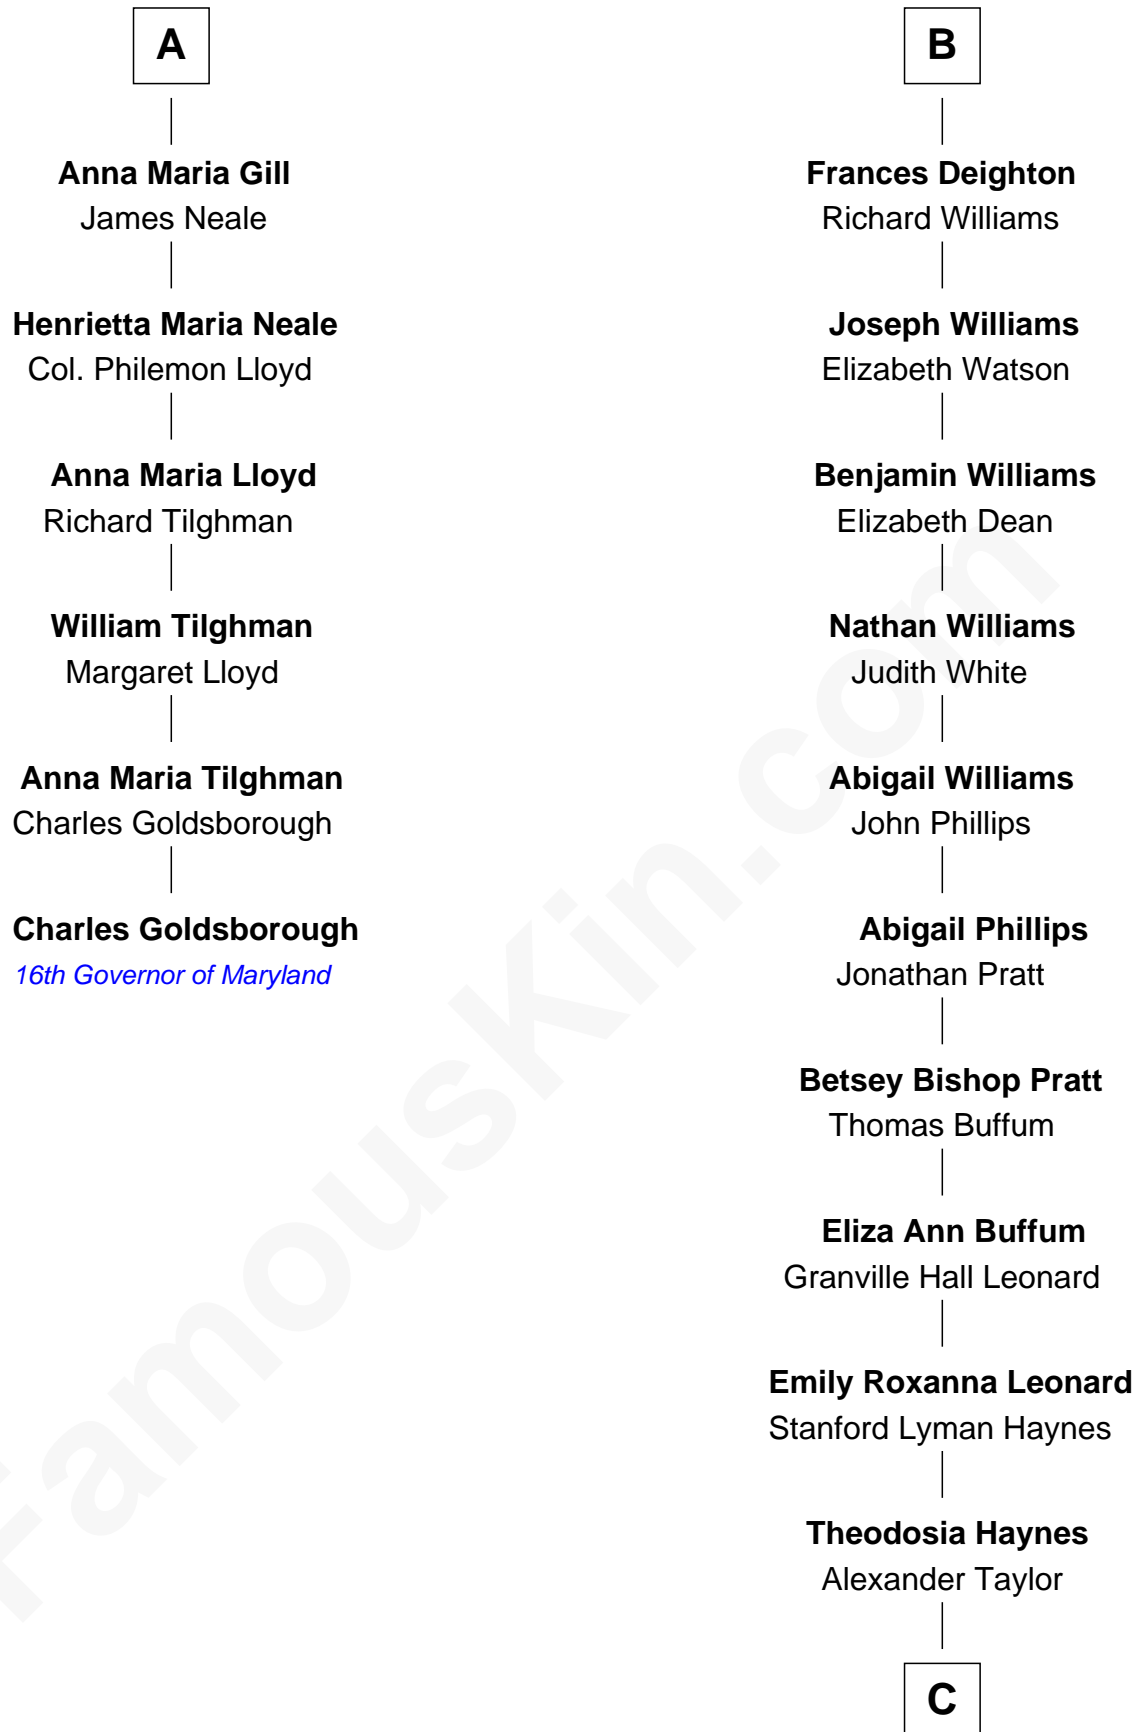

**FamousKin.com**  
**Relationship Chart of**  
**Charles Goldsborough**  
*16th Governor of Maryland*

**12th cousin 6 times removed of**

**James Taylor**  
*Singer-Songwriter*

C

Dr. Isaac Montrose Taylor  
Gertrude Arline Woodard

James Taylor  
*Singer-Songwriter*

FamousKin.com