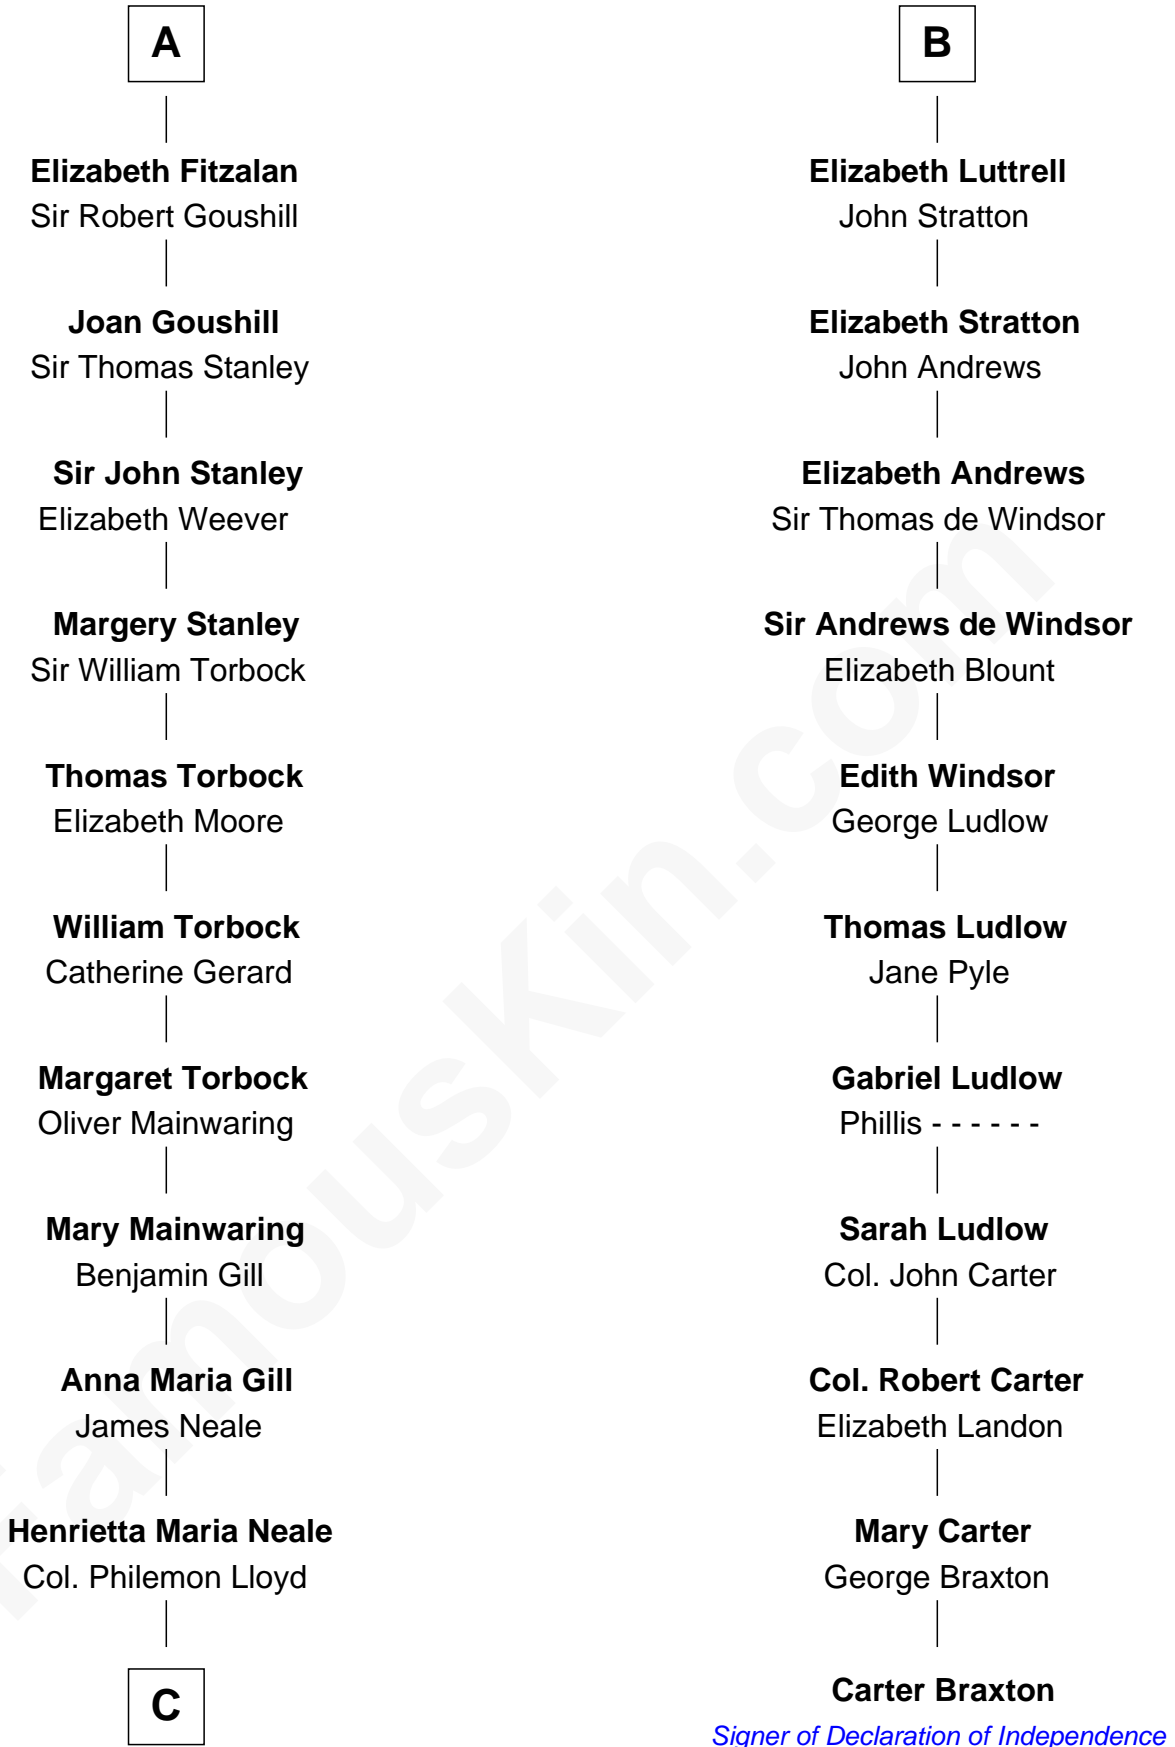

FamousKin.com
Relationship Chart of
Charles Goldsborough
16th Governor of Maryland

17th cousin 3 times removed of

Carter Braxton

Signer of the Declaration of Independence

C

—
Anna Maria Lloyd

Richard Tilghman

—
William Tilghman

Margaret Lloyd

—
Anna Maria Tilghman

Charles Goldsborough

—
Charles Goldsborough

16th Governor of Maryland

FamousKin.com