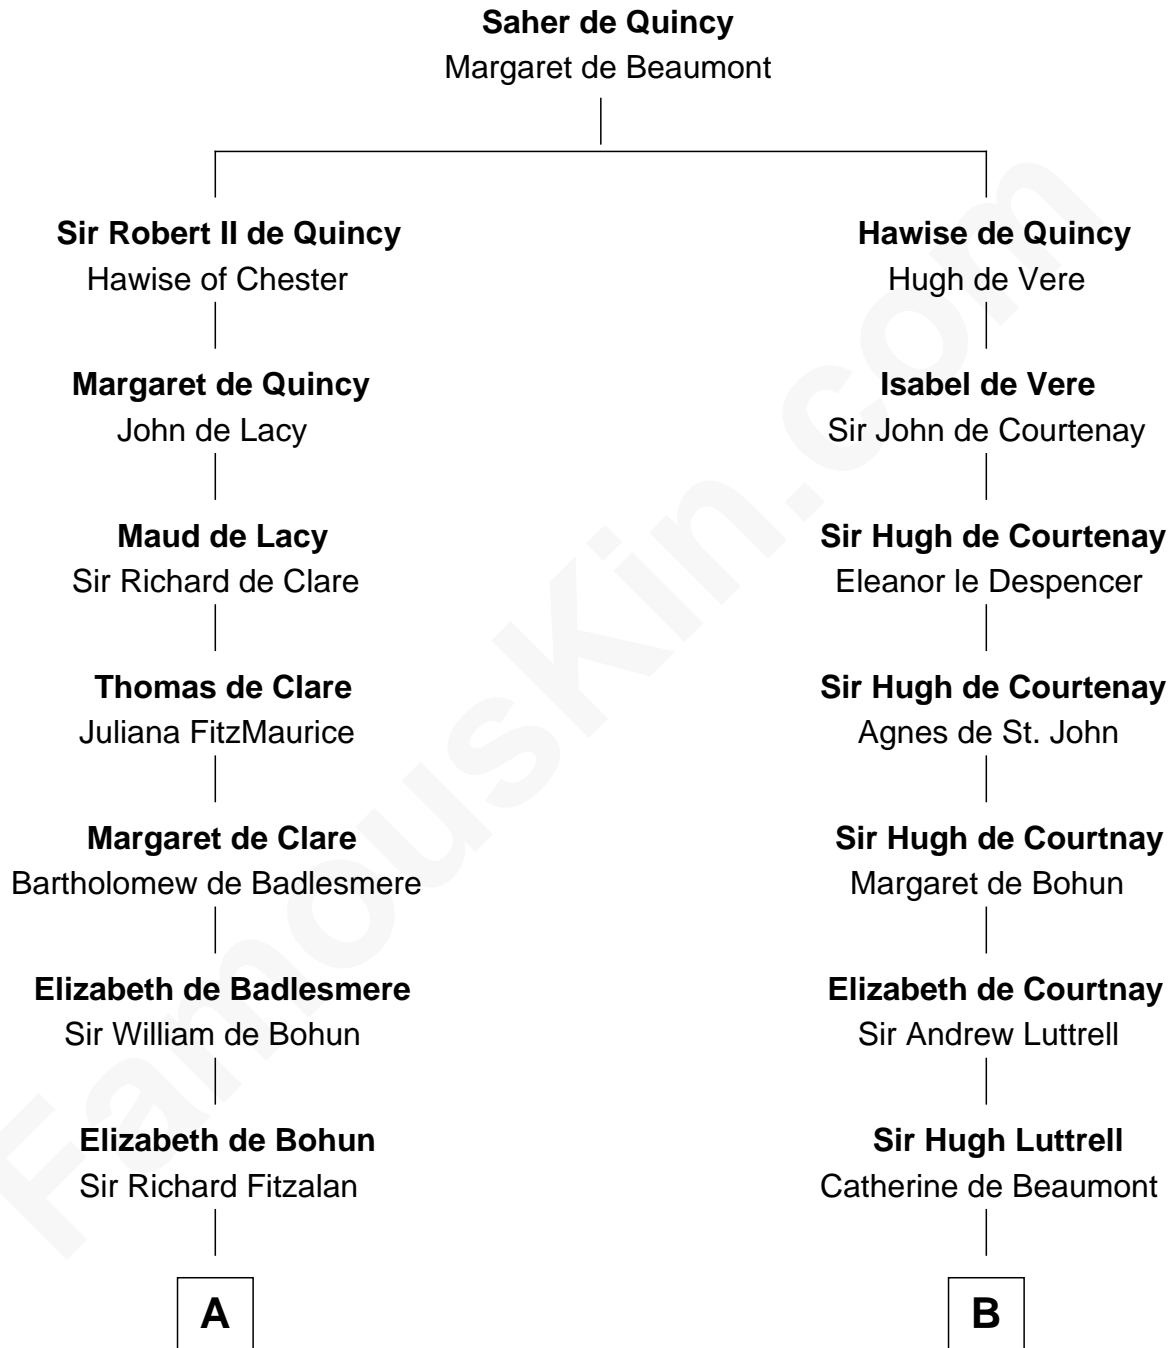

FamousKin.com
Relationship Chart of
Charles Goldsborough
16th Governor of Maryland

17th cousin 3 times removed of

Carter Braxton

Signer of the Declaration of Independence

C

—
Anna Maria Lloyd

Richard Tilghman

—
William Tilghman

Margaret Lloyd

—
Anna Maria Tilghman

Charles Goldsborough

—
Charles Goldsborough

16th Governor of Maryland

FamousKin.com